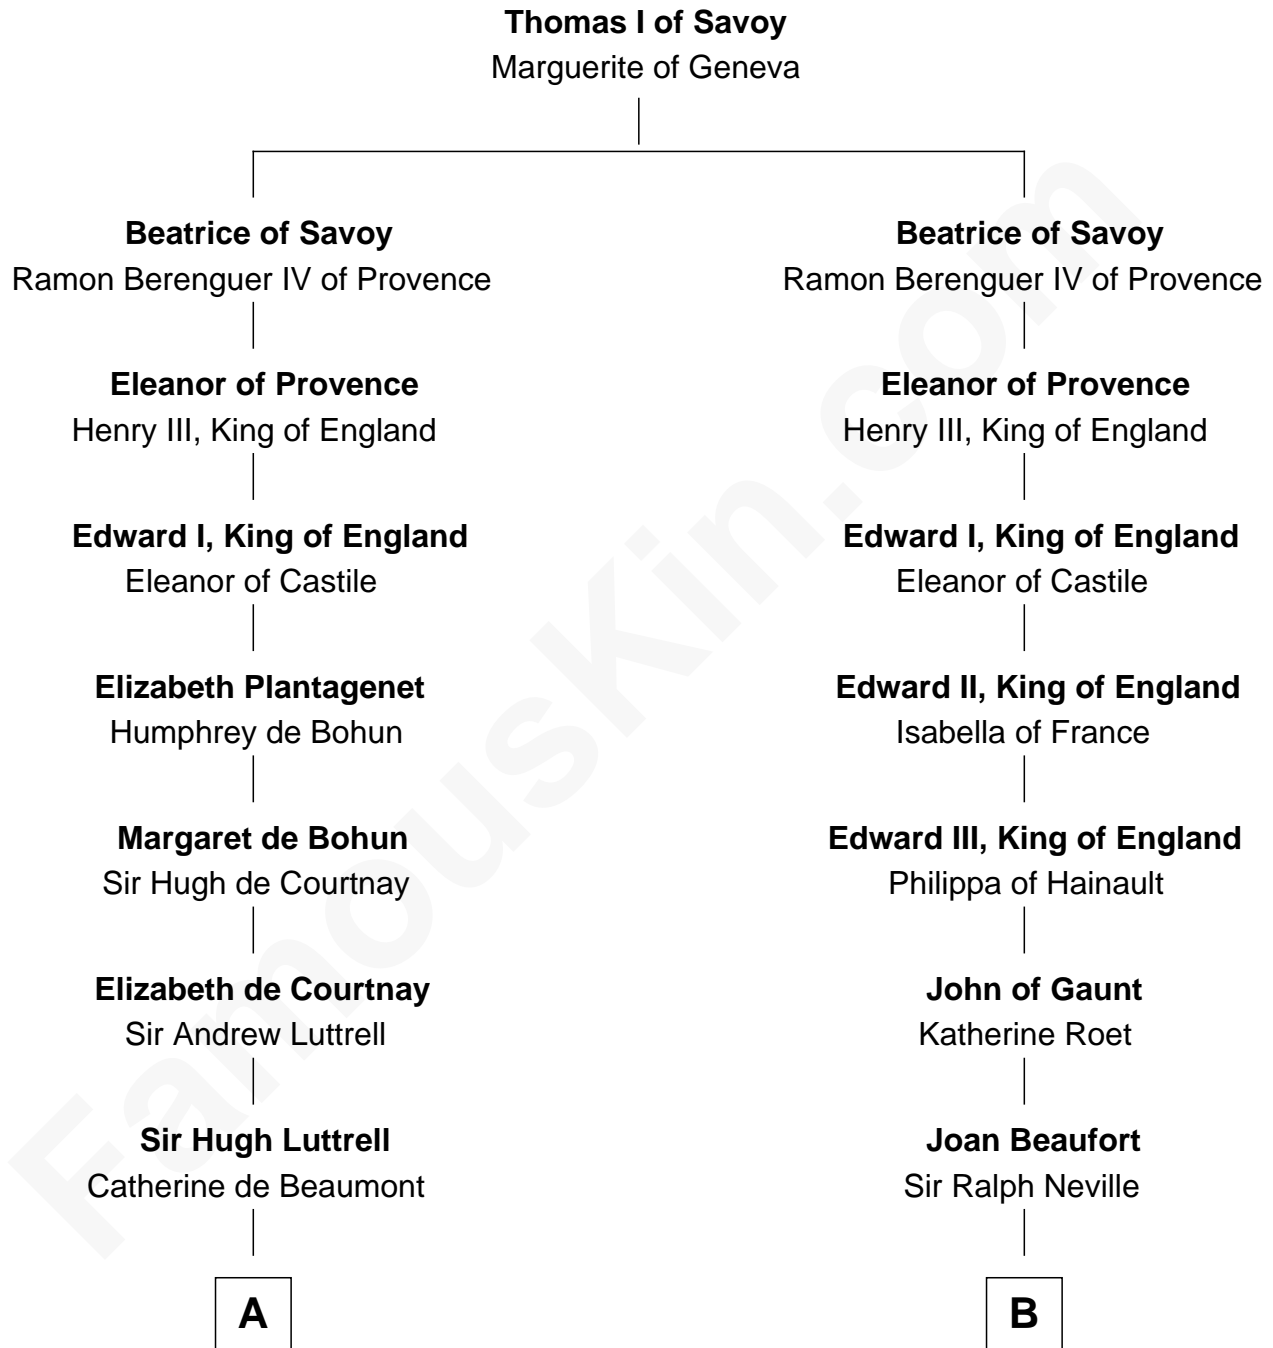

# FamousKin.com Relationship Chart of

**James Russell Lowell**

*American "Fireside" Poet*

20th cousin of

**Lytton Strachey**

*Author and Co-Founder of Bloomsbury Group*

**C**

**Rev. John Lowell**

**Jane Kelsall**

Sir Henry Strachey

**Edward Strachey**

Julia Woodburn Kirkpatrick

**Sir Richard Strachey**

Jane Maria Grant

**Lytton Strachey**

*British Author*