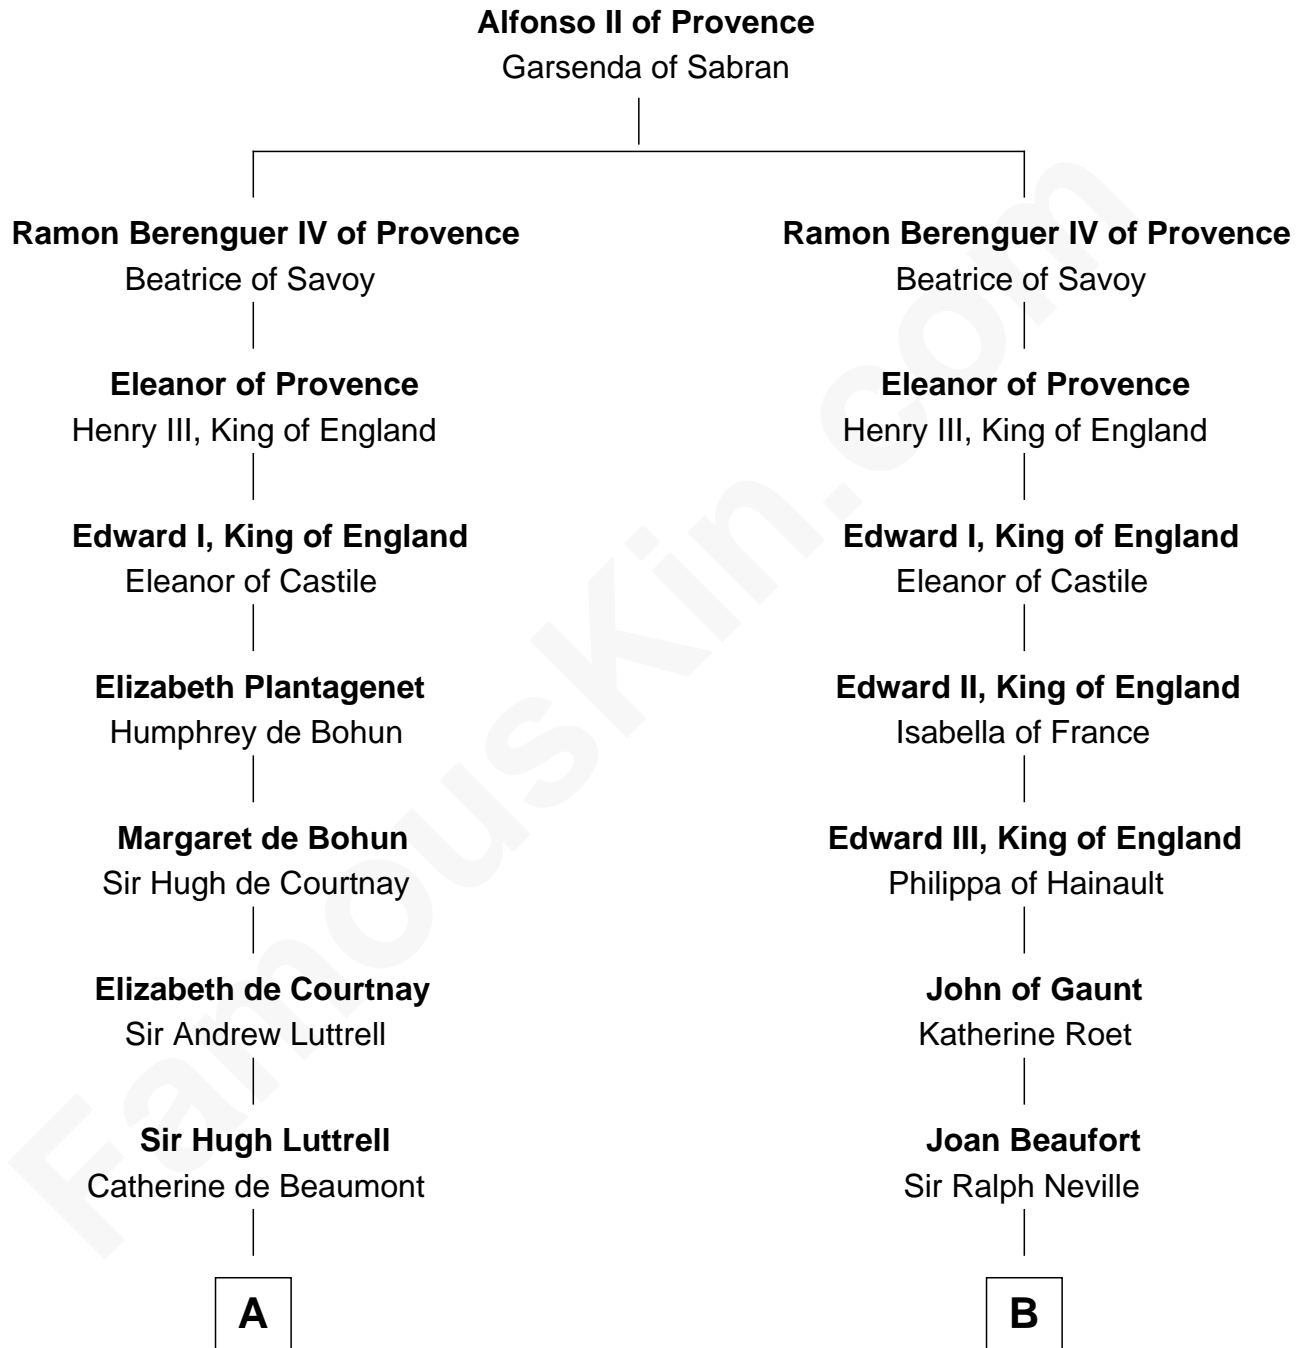

FamousKin.com Relationship Chart of

James Russell Lowell

American "Fireside" Poet

20th cousin of

Lytton Strachey

Author and Co-Founder of Bloomsbury Group

C

Rev. John Lowell