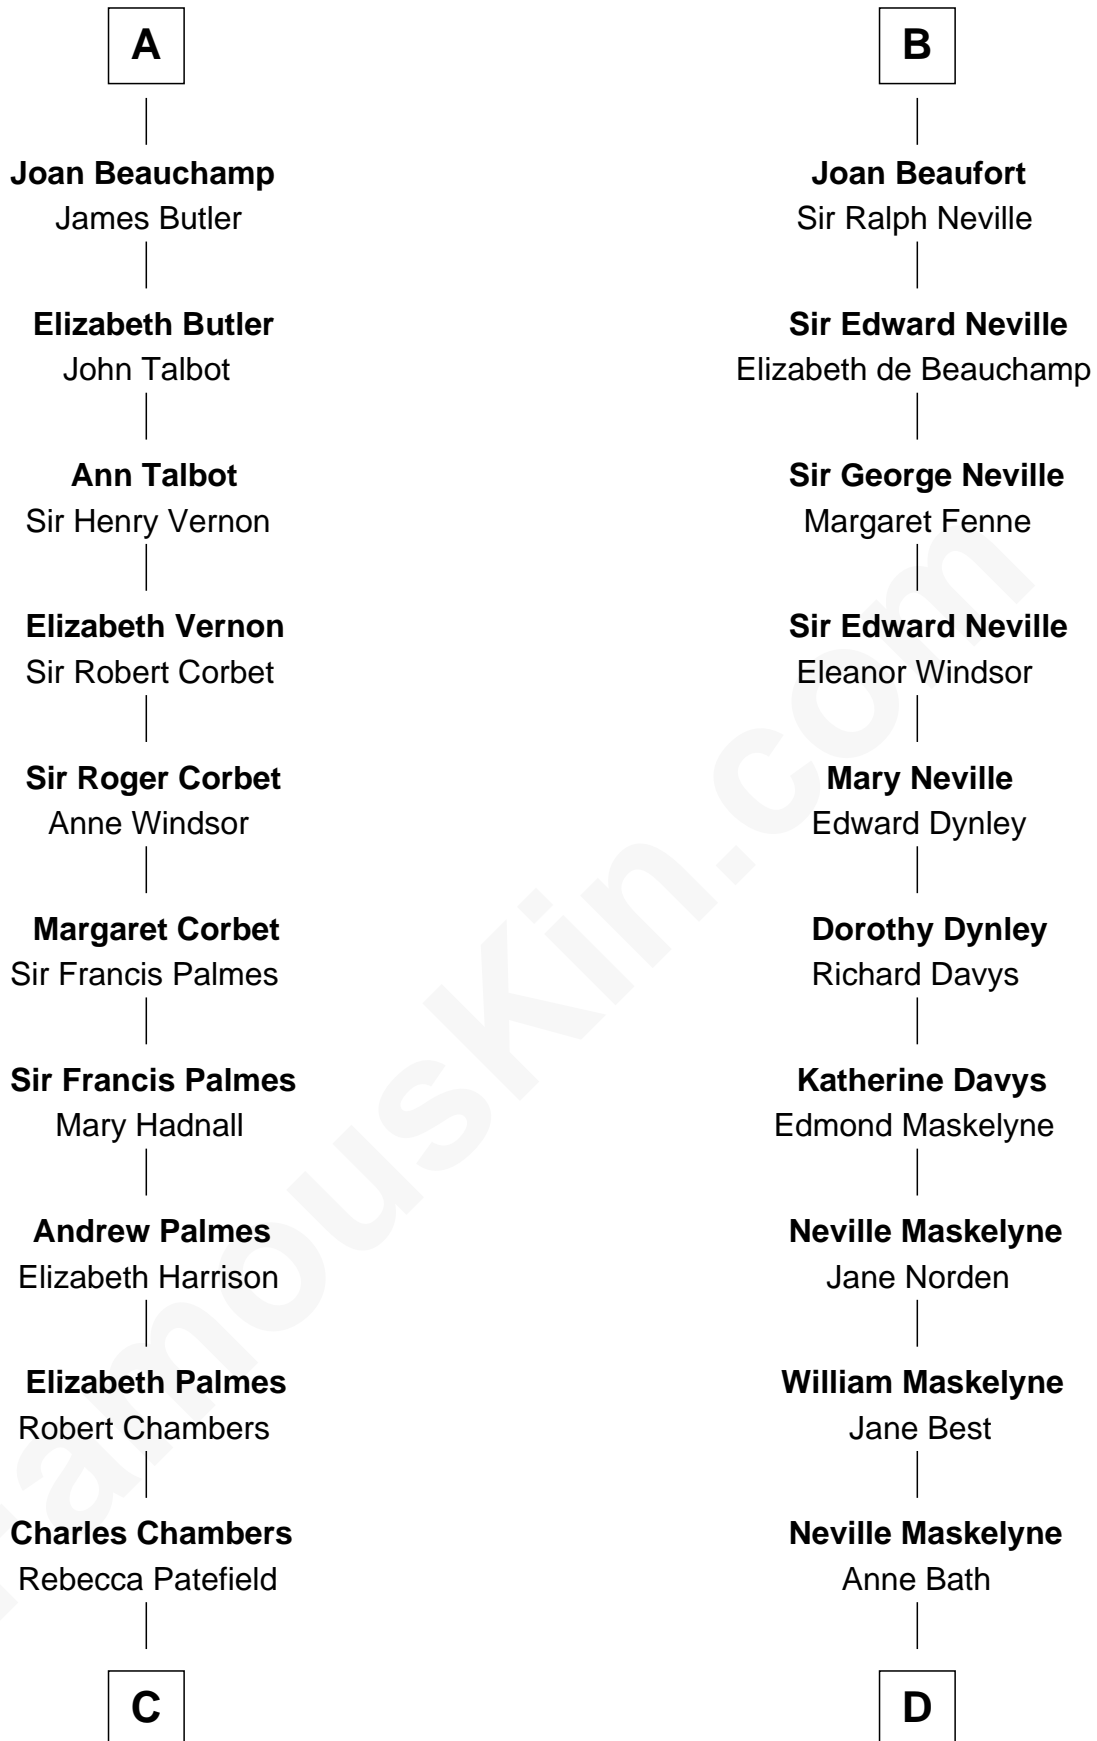

FamousKin.com
Relationship Chart of
James Russell Lowell
American "Fireside" Poet

21st cousin of
Lytton Strachey
Author and Co-Founder of Bloomsbury Group

C

Rebecca Chambers

Daniel Russell

James Russell

Katharine Graves