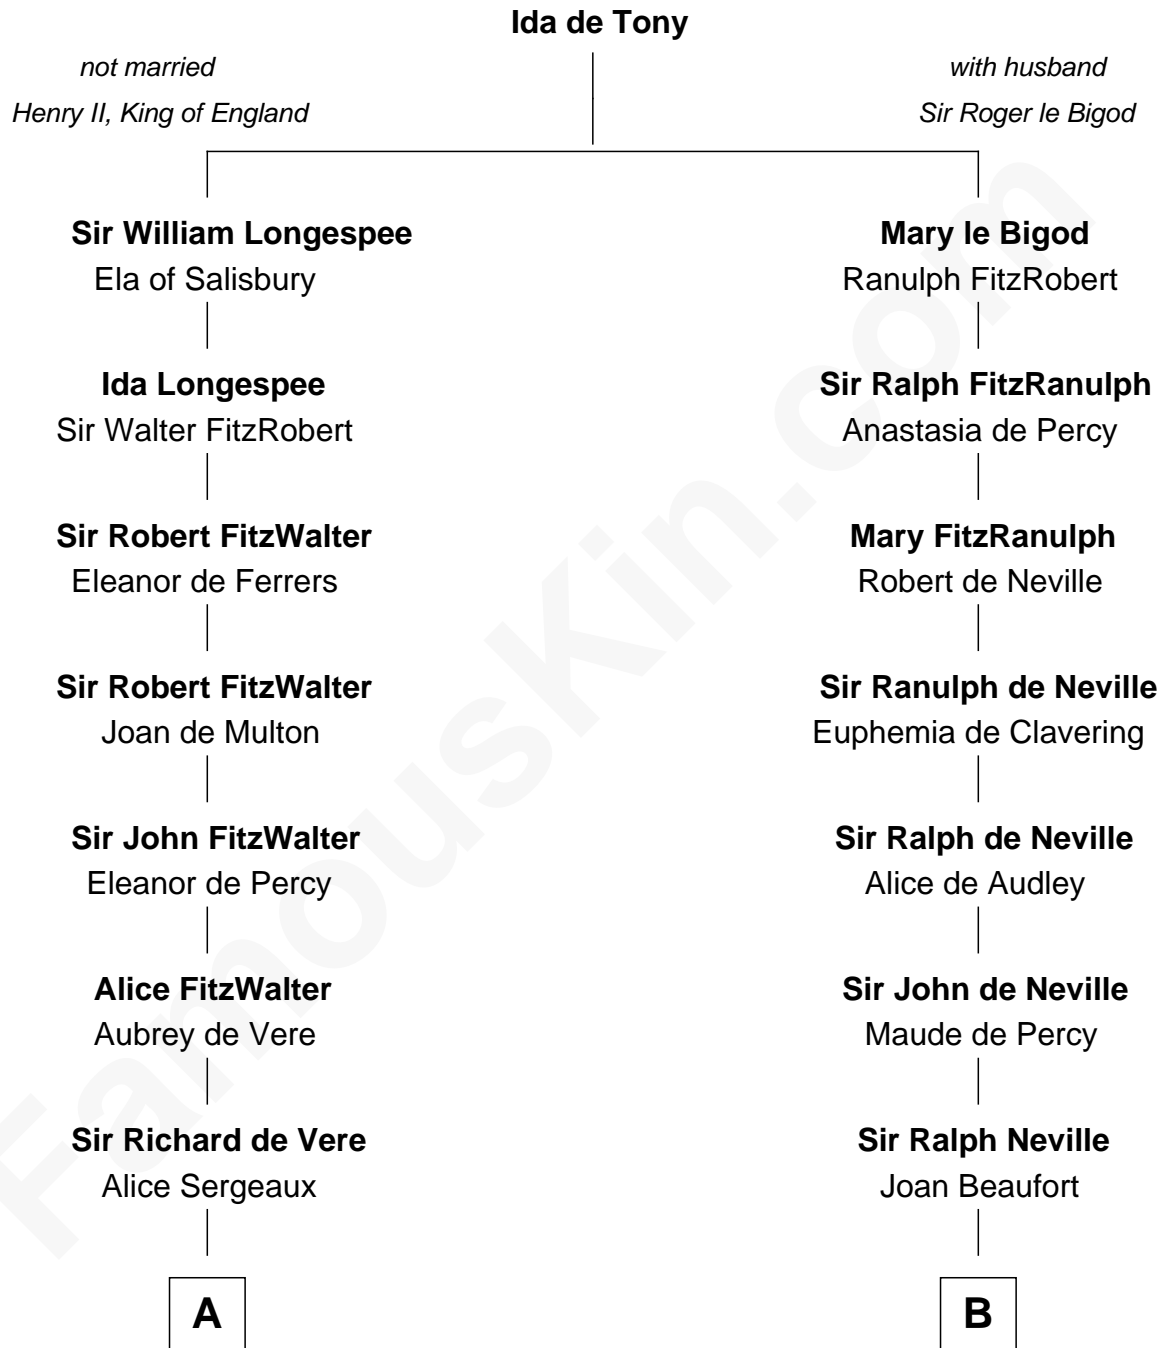

FamousKin.com

Relationship Chart of

James Russell Lowell

American "Fireside" Poet

20th cousin of

Lytton Strachey

Author and Co-Founder of Bloomsbury Group

C