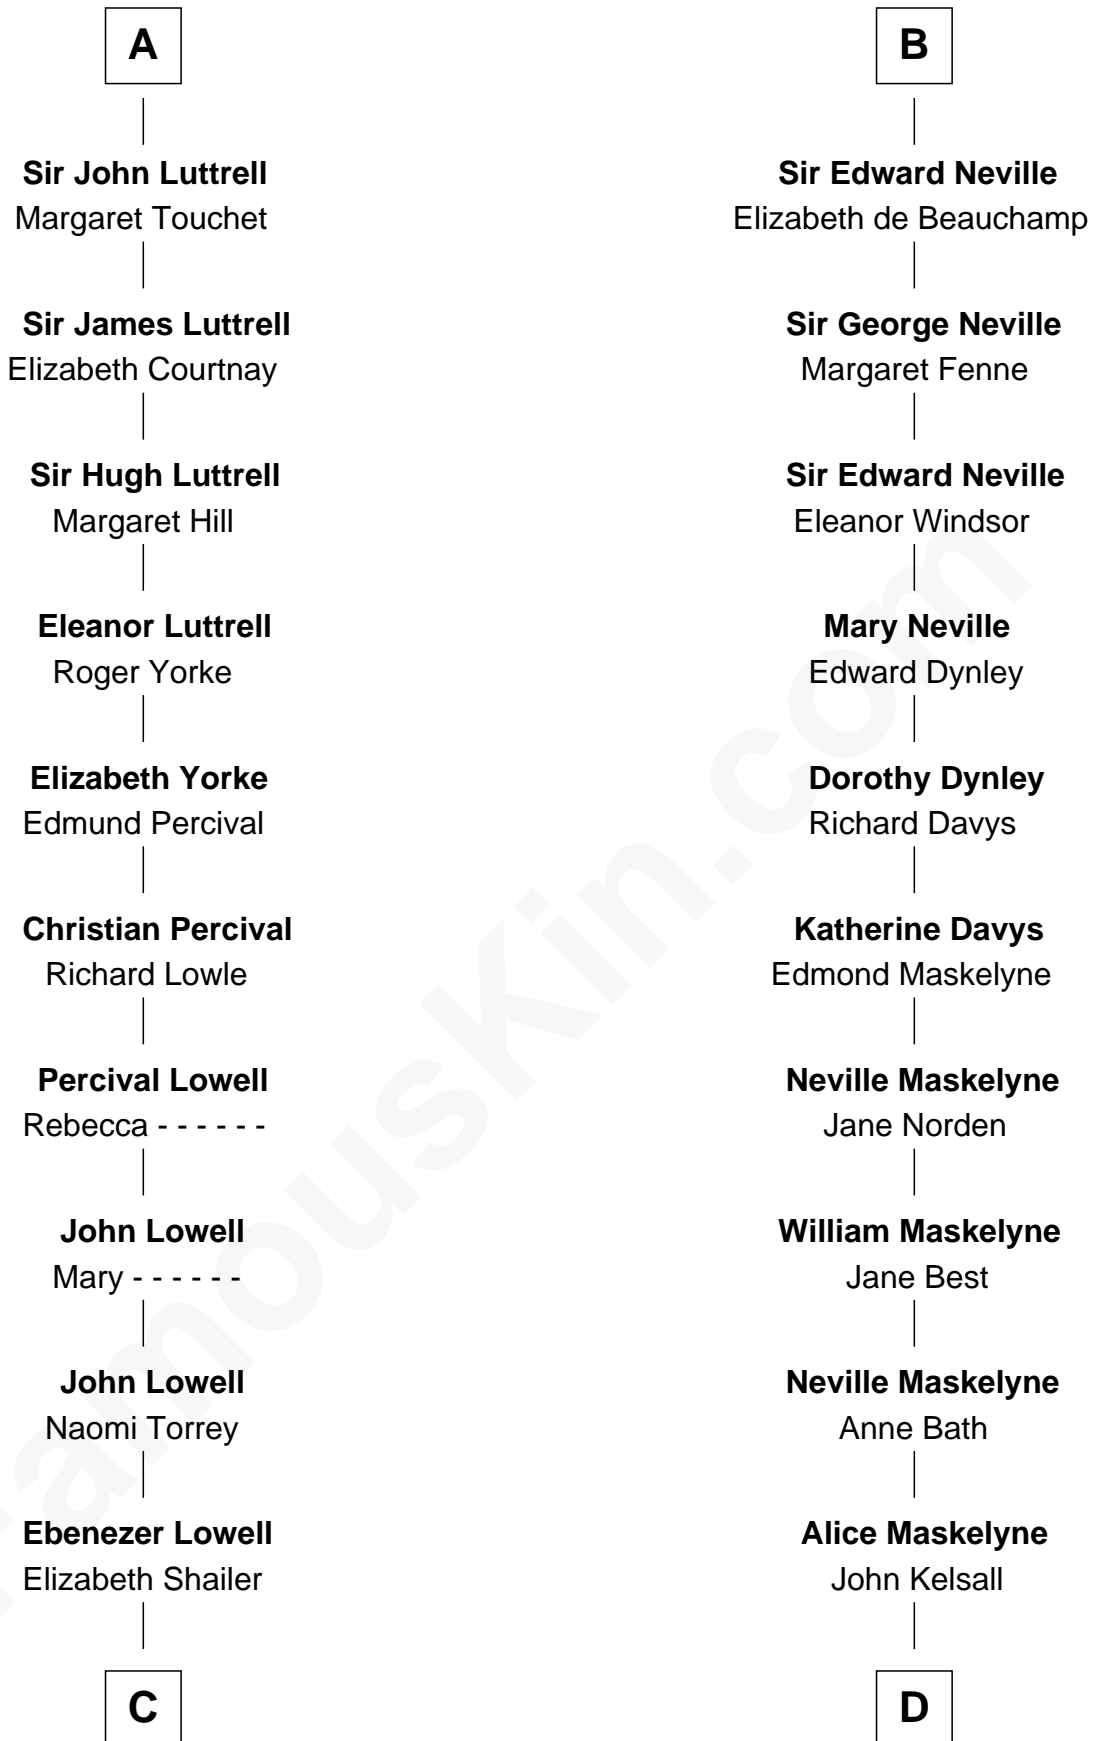

FamousKin.com
Relationship Chart of
James Russell Lowell
American "Fireside" Poet

20th cousin of
Lytton Strachey
Author and Co-Founder of Bloomsbury Group

Reginald de Braiose

C

Rev. John Lowell

Sarah Champney