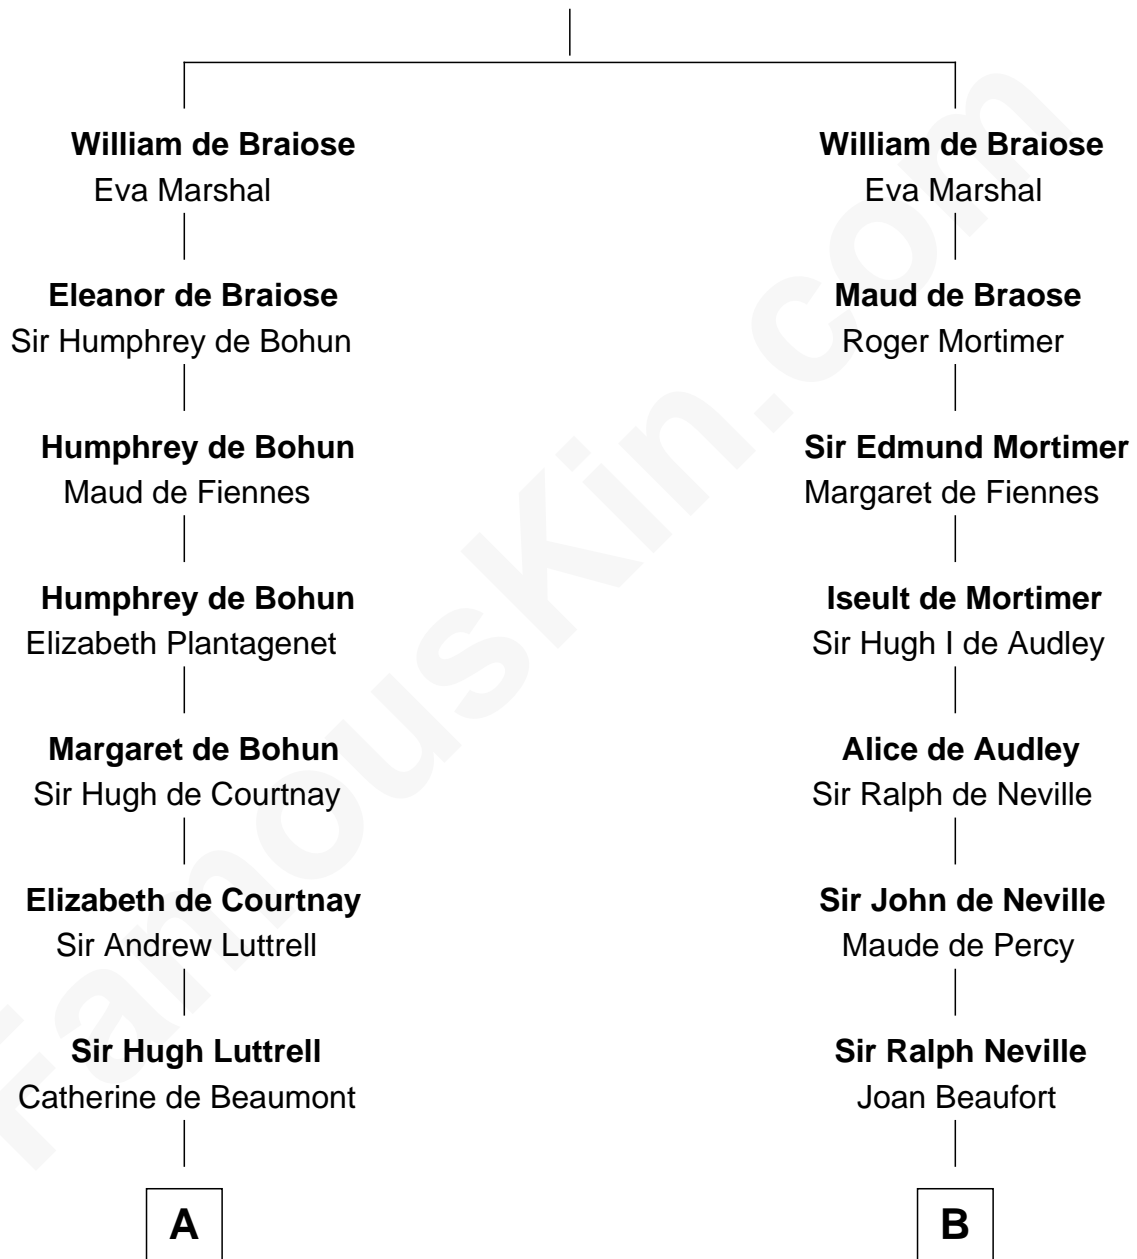

FamousKin.com
Relationship Chart of
James Russell Lowell
American "Fireside" Poet

20th cousin of
Lytton Strachey
Author and Co-Founder of Bloomsbury Group

Reginald de Braiose

C

Rev. John Lowell

Sarah Champney