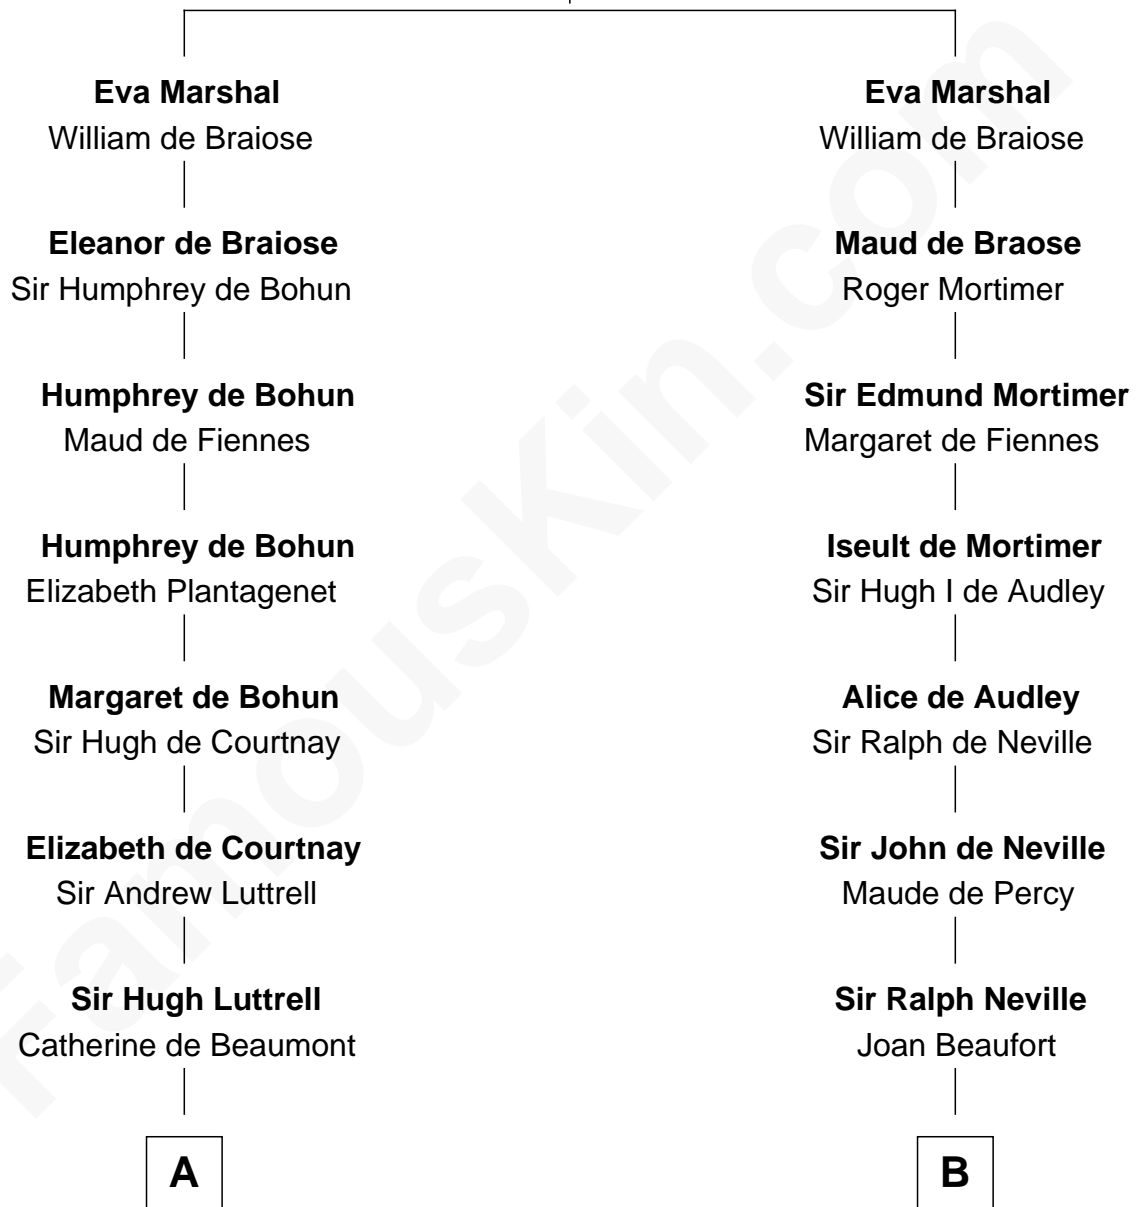

FamousKin.com Relationship Chart of

James Russell Lowell

American "Fireside" Poet

20th cousin of

Lytton Strachey

Author and Co-Founder of Bloomsbury Group

Sir William Marshal

Isabel de Clare