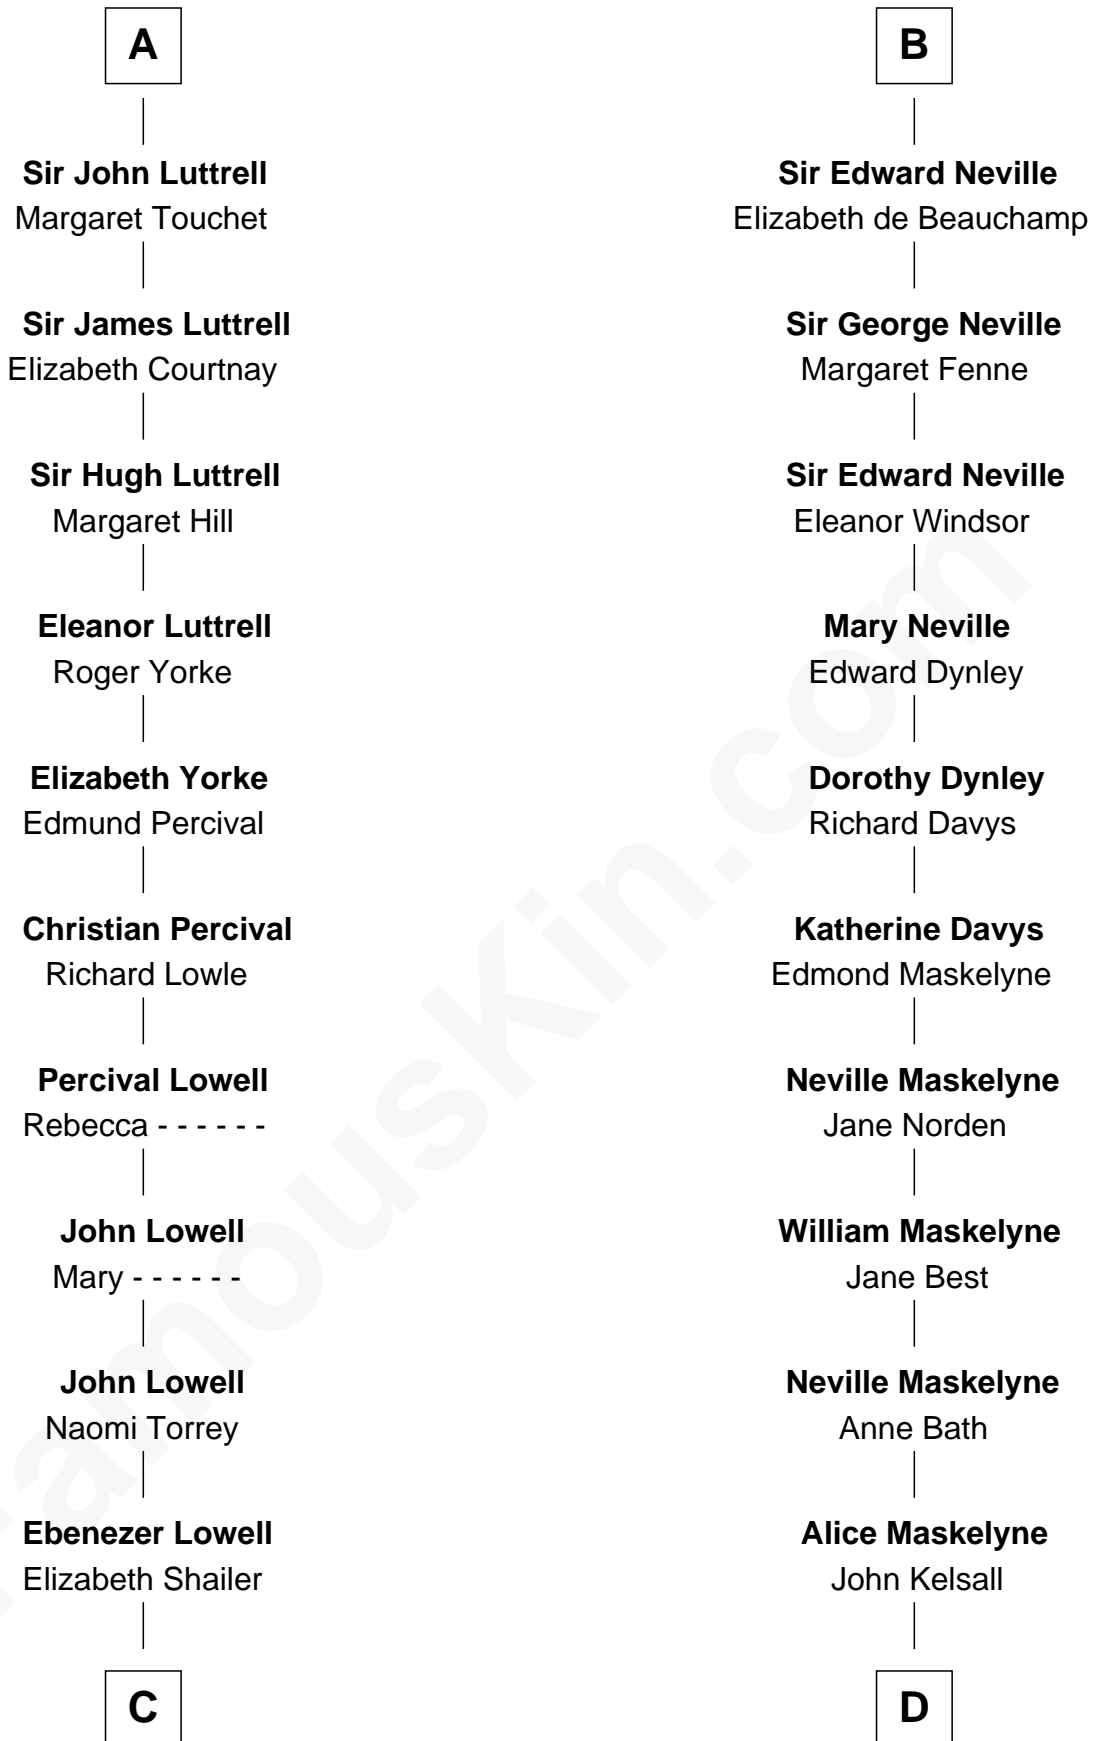

FamousKin.com Relationship Chart of

James Russell Lowell

American "Fireside" Poet

20th cousin of

Lytton Strachey

Author and Co-Founder of Bloomsbury Group

Sir William Marshal

Isabel de Clare