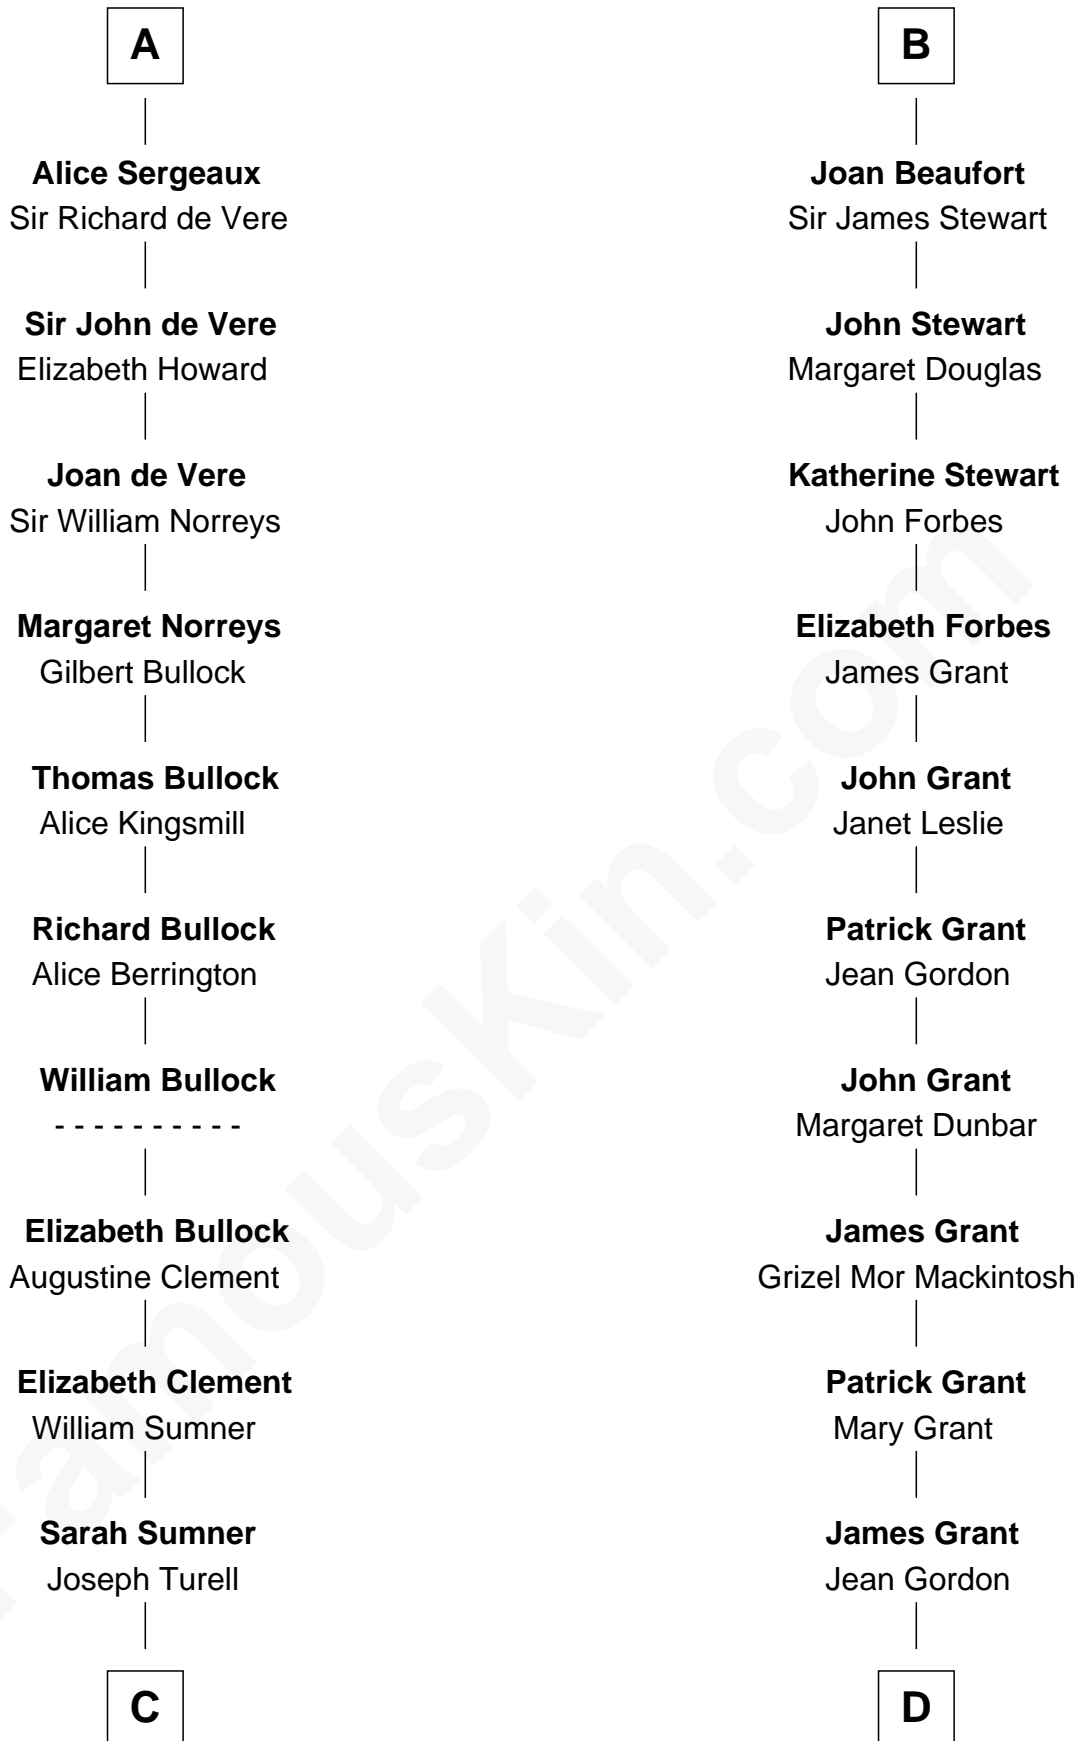

**FamousKin.com**  
**Relationship Chart of**  
**James Russell Lowell**  
*American "Fireside" Poet*

**21st cousin of**  
**Lytton Strachey**  
*Author and Co-Founder of Bloomsbury Group*

**C**

**Sarah Turell**  
Noah Champney