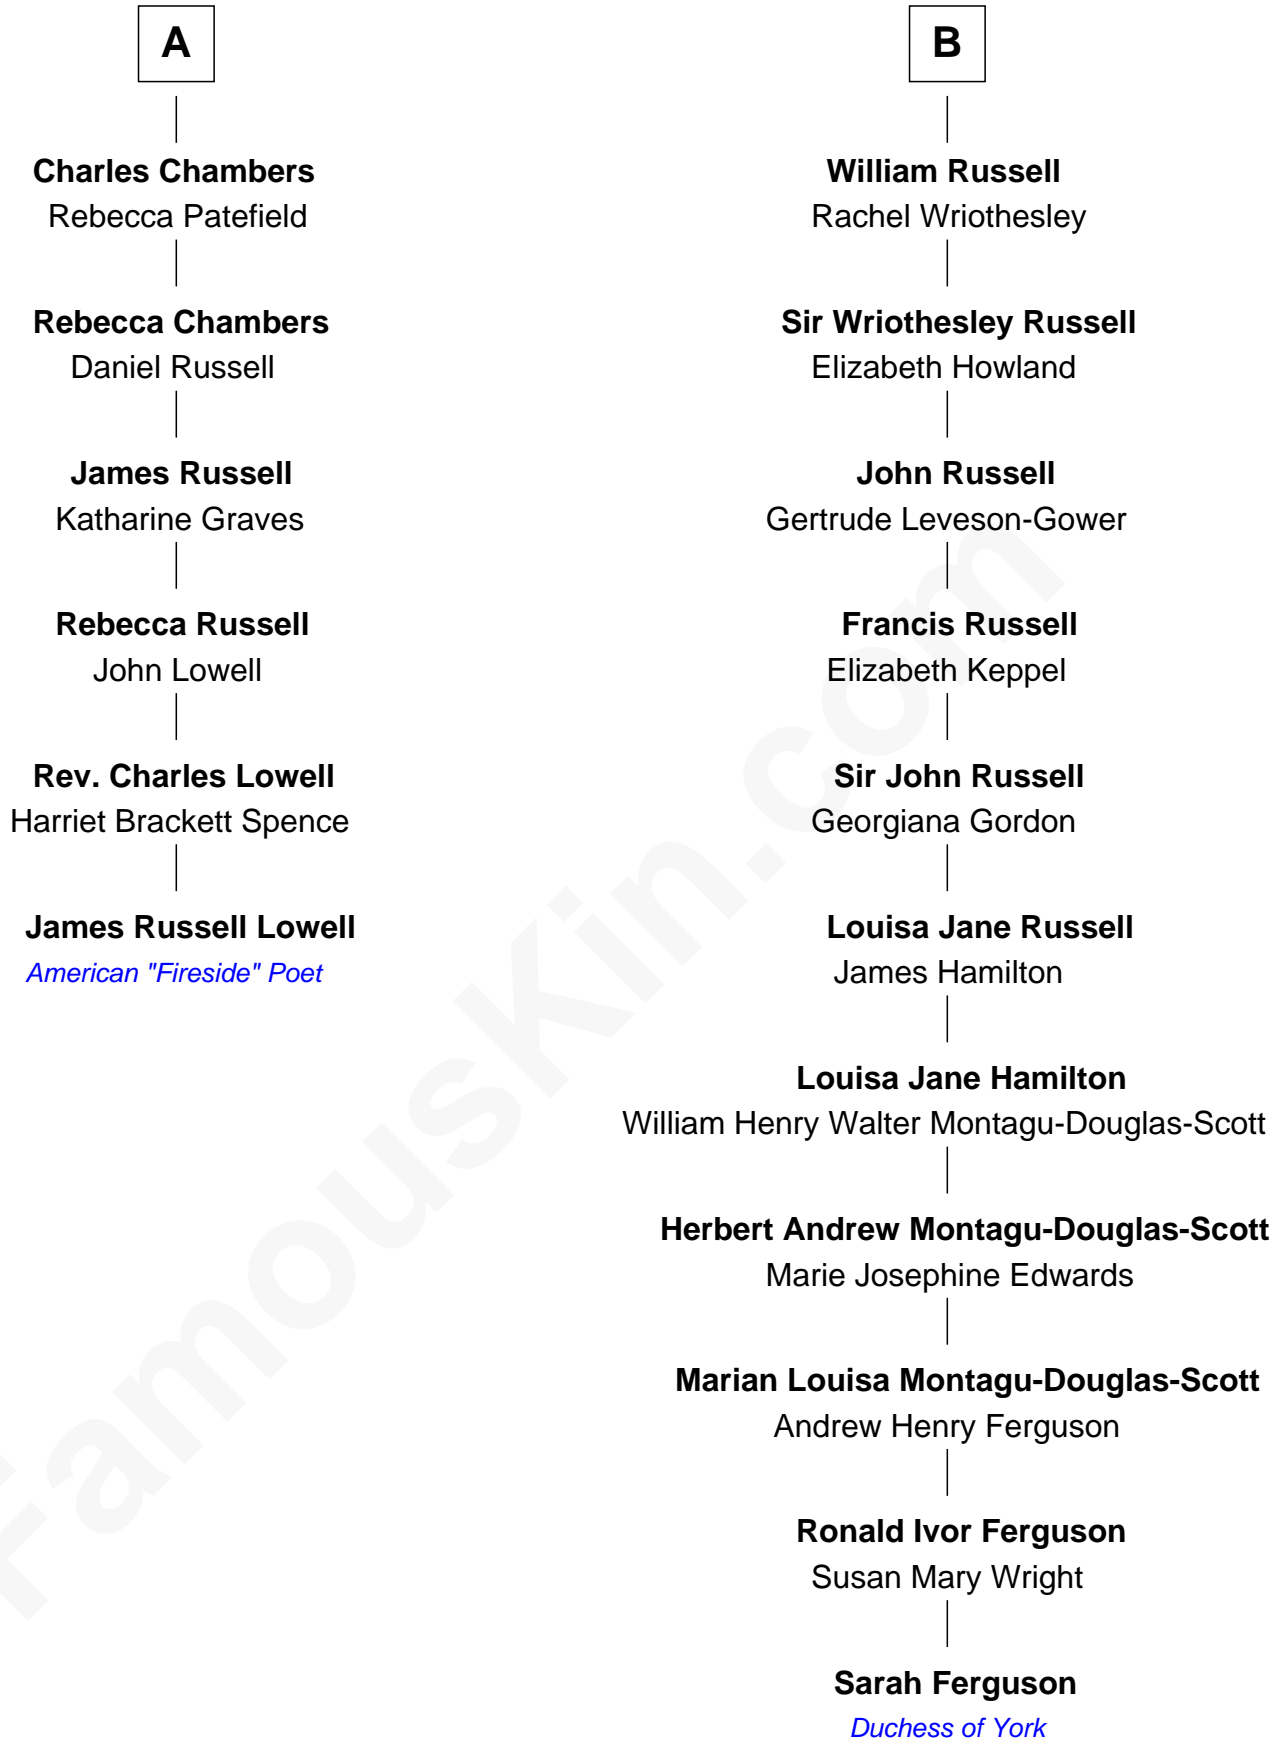

FamousKin.com
Relationship Chart of
James Russell Lowell
American "Fireside" Poet

12th cousin 5 times removed of

Sarah Ferguson
Duchess of York

John Andrews
 Elizabeth Stratton

Elizabeth Andrews
 Sir Thomas de Windsor

Sir Andrews de Windsor
 Elizabeth Blount

Anne Windsor
 Sir Roger Corbet

Margaret Corbet
 Sir Francis Palmes

Sir Francis Palmes
 Mary Hadnall

Andrew Palmes
 Elizabeth Harrison

Elizabeth Palmes
 Robert Chambers

Anne Andrews
 Sir John Sulliard

Elizabeth Sulliard
 Sir Edward Baynton

Bridget Baynton
 Sir James Stumpe

Elizabeth Stumpe
 Sir Henry Knyvet

Catherine Knyvet
 Thomas Howard

Frances Howard
 Sir Robert Carr

Anne Carr
 Sir William Russell

A

B

Sarah Ferguson photo by [Norbert Aepli](#) ([CC BY 3.0](#))