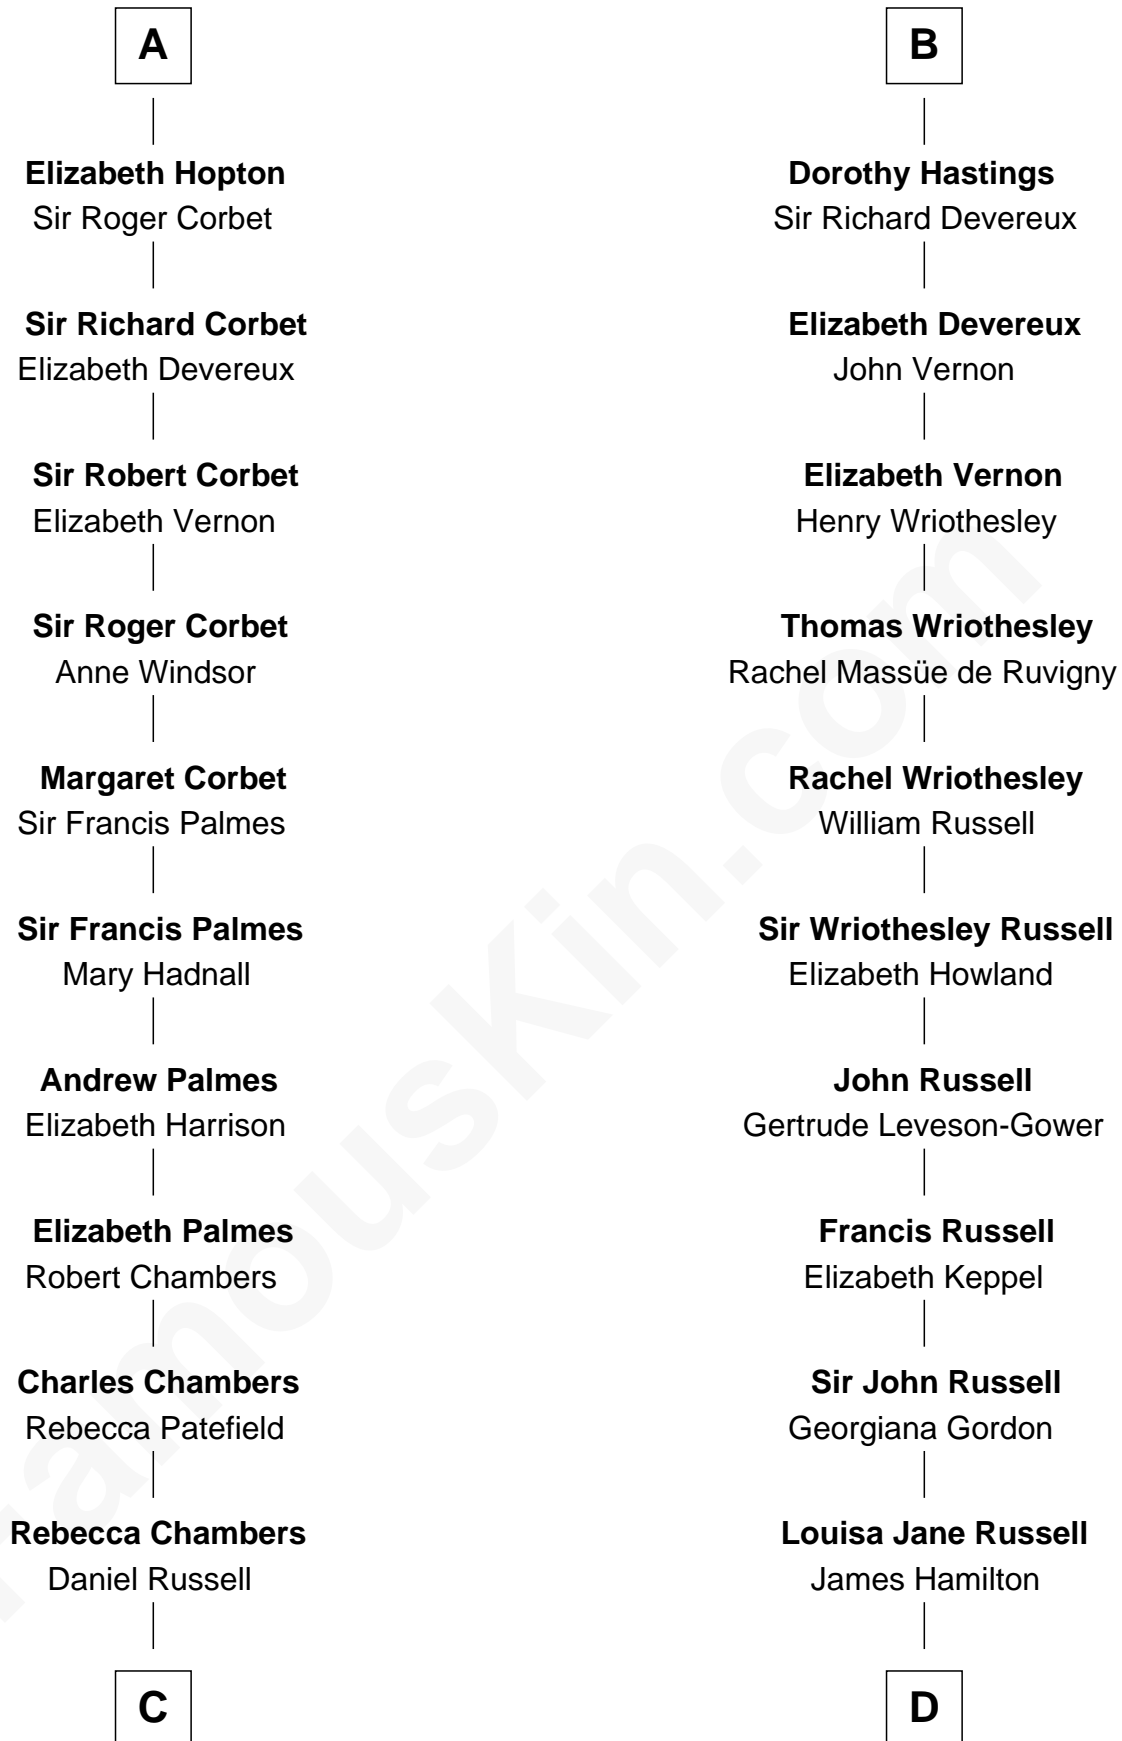

FamousKin.com
Relationship Chart of
James Russell Lowell
American "Fireside" Poet

20th cousin 1 time removed of
Sarah Ferguson
Duchess of York

John de Botetourte
 Maud FitzThomas

C

James Russell
Katharine Graves