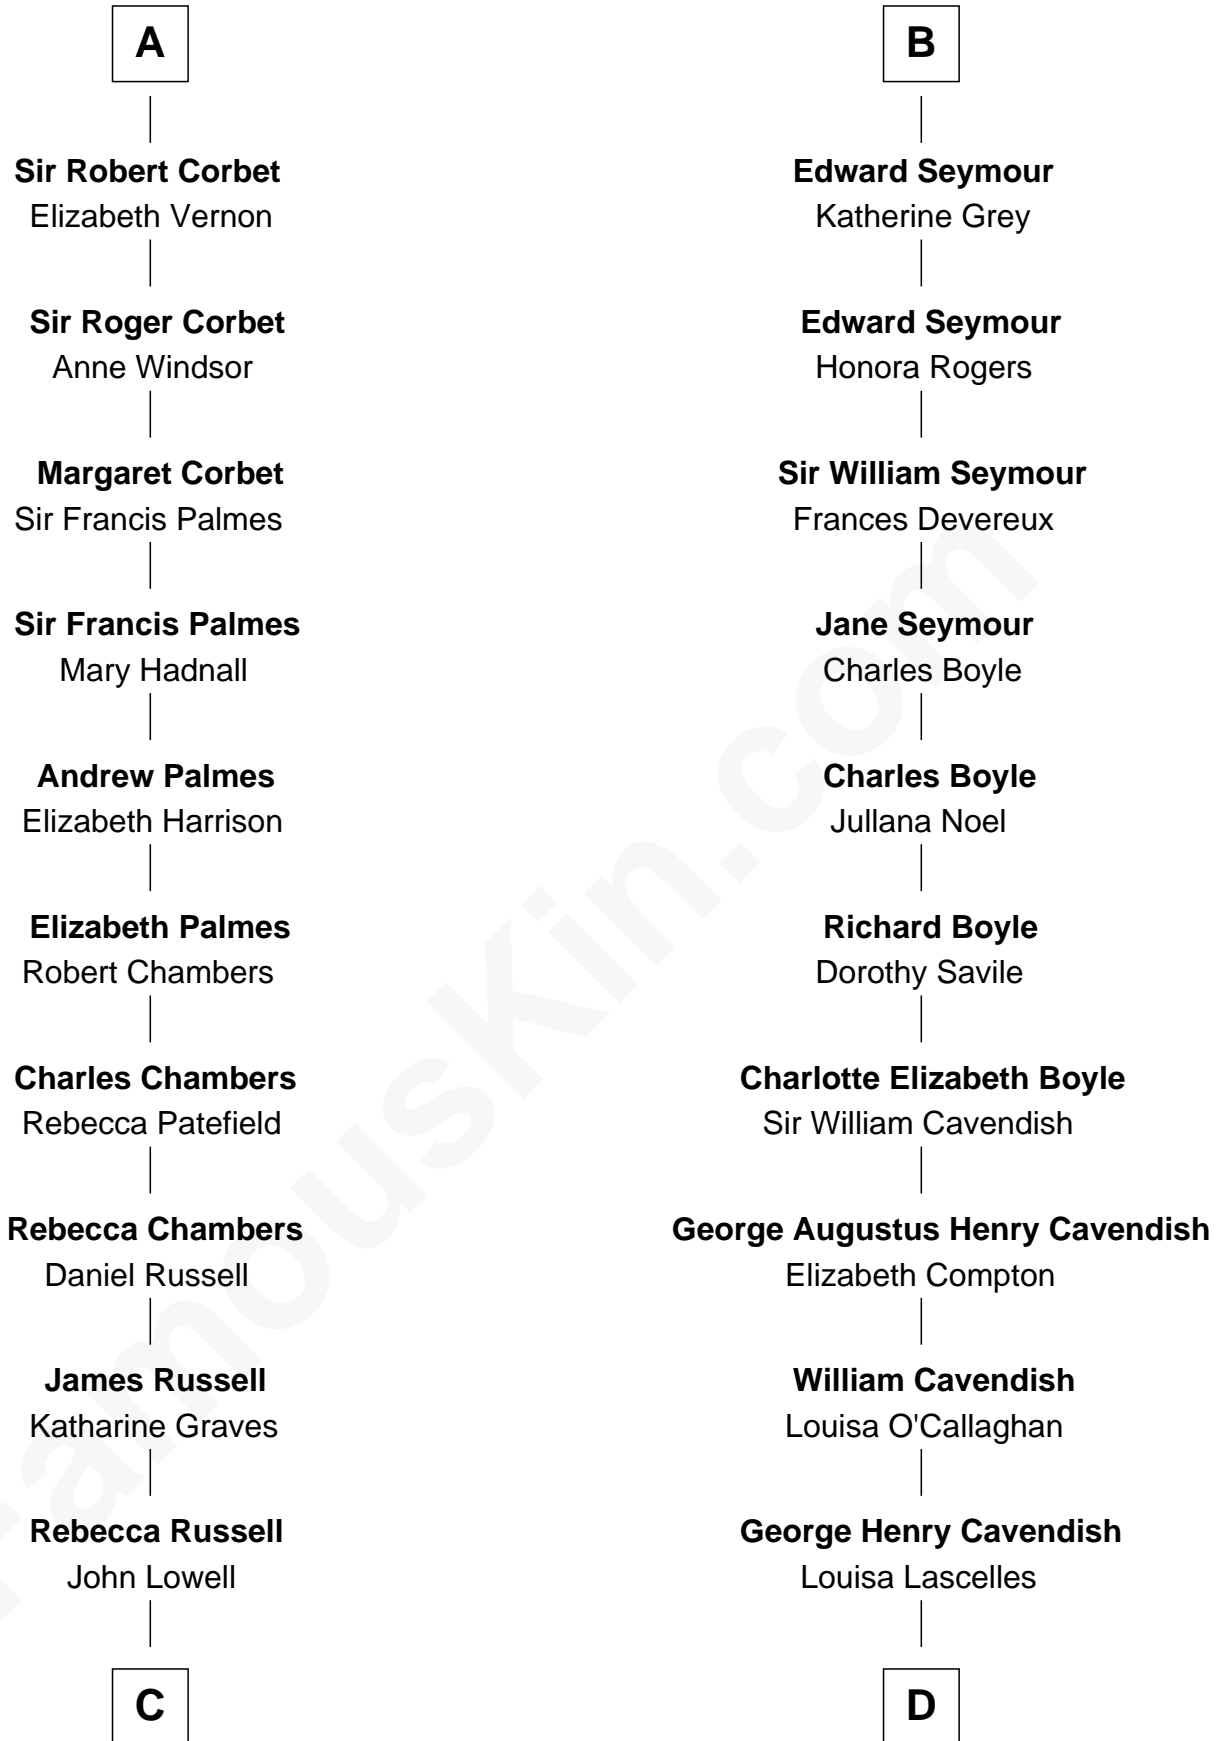

## Relationship Chart of

### James Russell Lowell

American "Fireside" Poet

18th cousin 3 times removed of

**Sarah Ferguson**  
Duchess of York

**C**

**Rev. Charles Lowell**  
Harriet Brackett Spence

**James Russell Lowell**  
*American "Fireside" Poet*

**D**

**Susan Henrietta Cavendish**  
Henry Robert Brand

**Margaret Brand**  
Algernon Francis Holford Ferguson

**Andrew Henry Ferguson**  
Marian Louisa Montagu-Douglas-Scott

**Ronald Ivor Ferguson**  
Susan Mary Wright