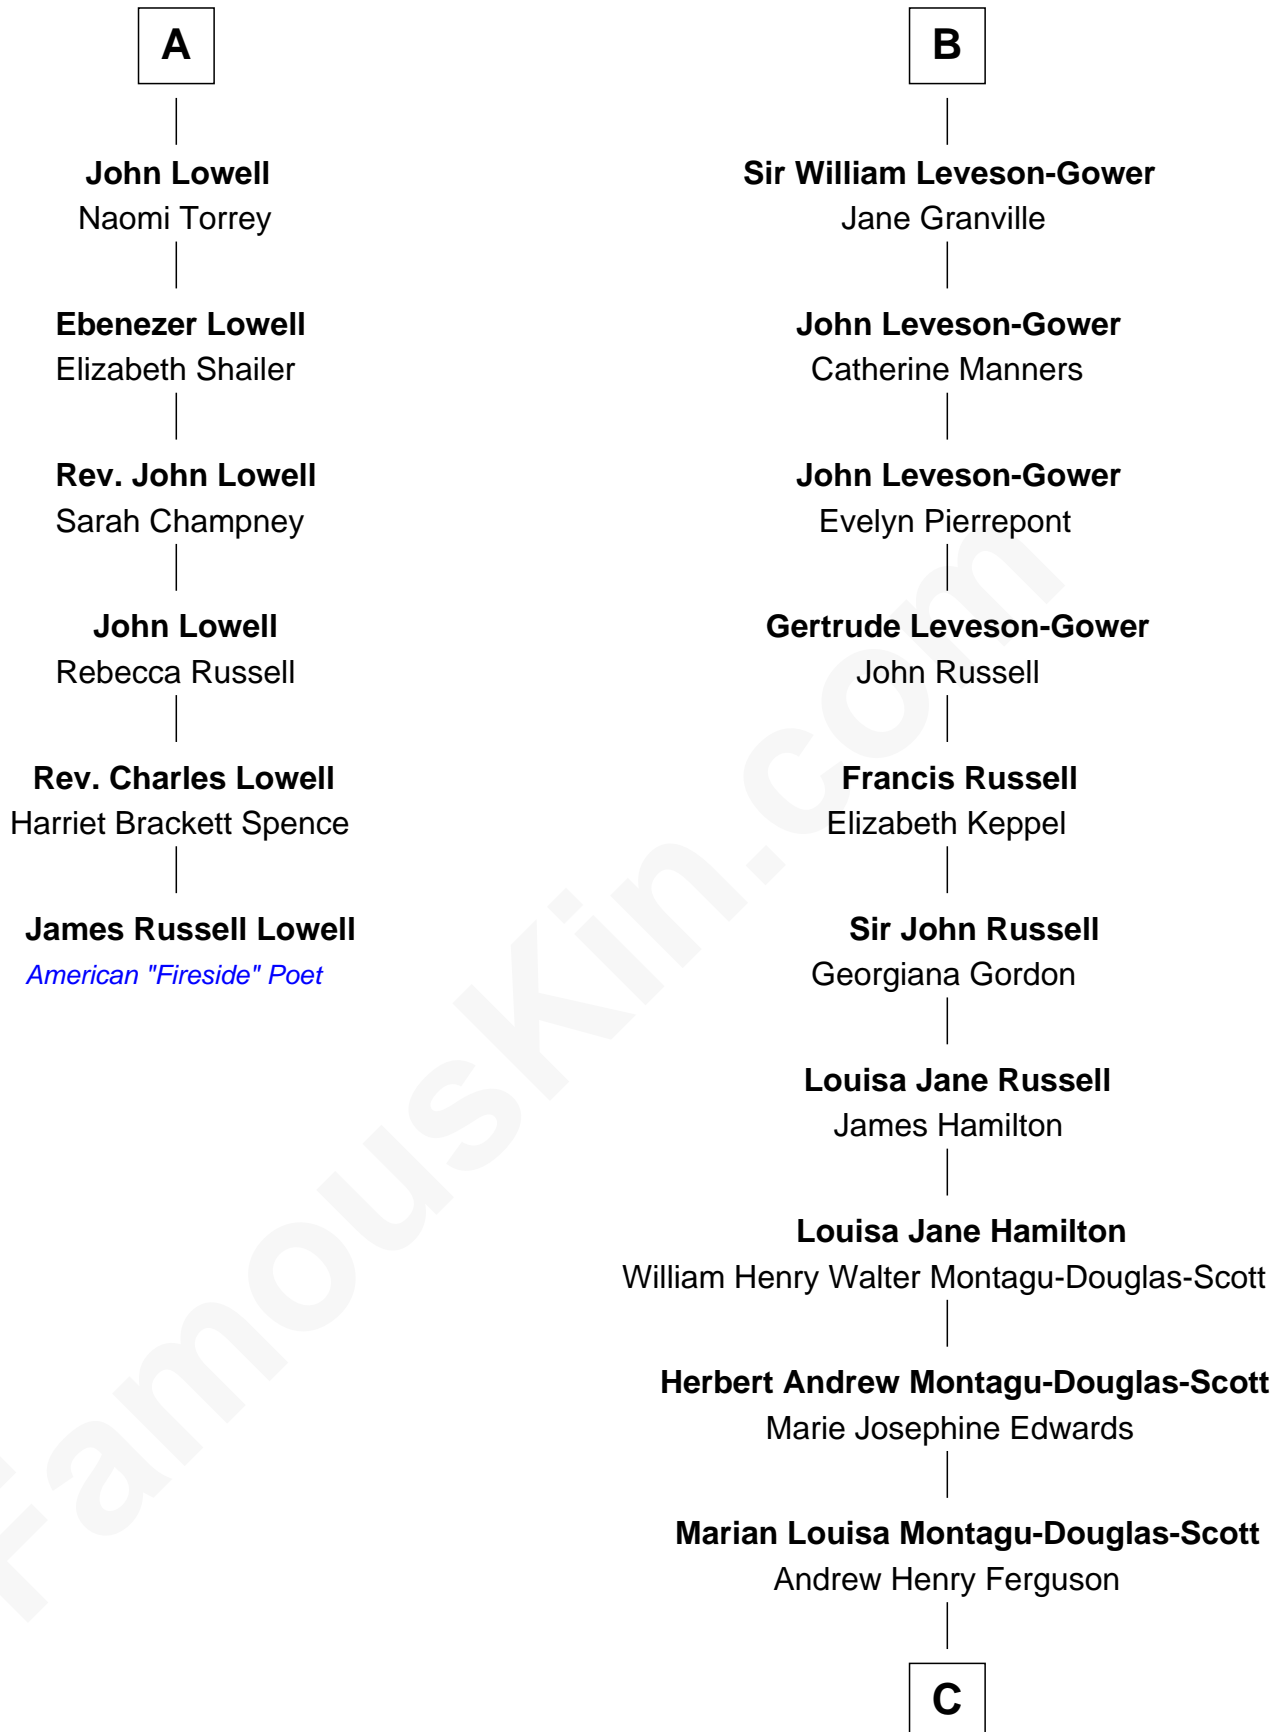

**FamousKin.com**  
**Relationship Chart of**  
**James Russell Lowell**  
*American "Fireside" Poet*

12th cousin 6 times removed of

**Sarah Ferguson**  
*Duchess of York*

C

Ronald Ivor Ferguson

Susan Mary Wright

Sarah Ferguson

*Duchess of York*

FamousKin.com