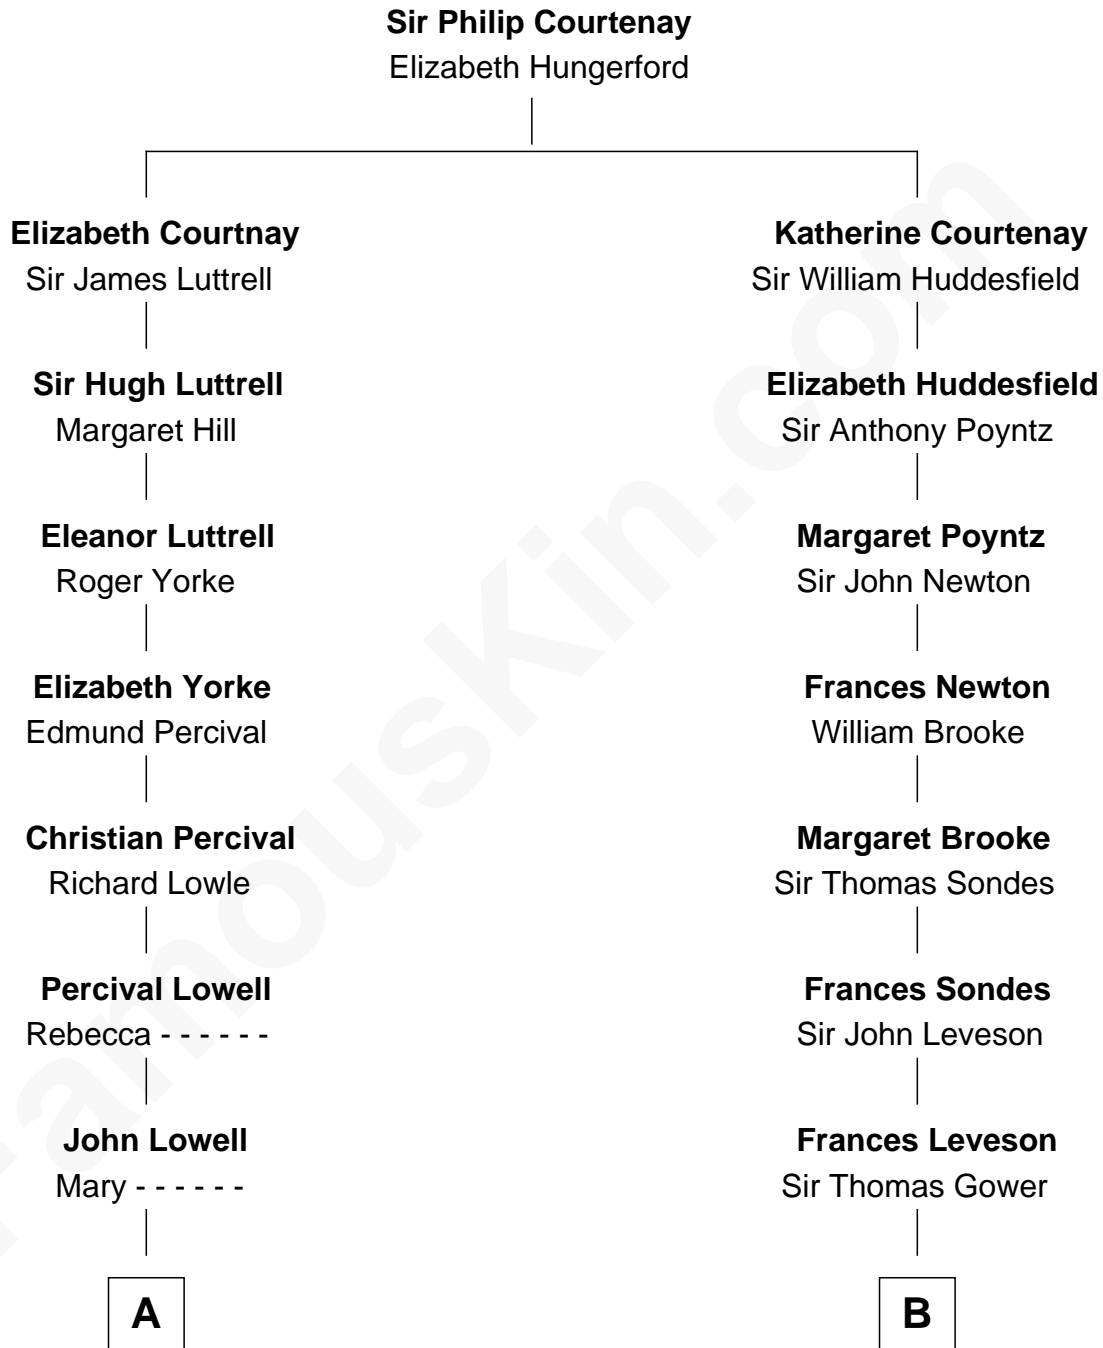

**FamousKin.com**  
**Relationship Chart of**  
**James Russell Lowell**  
*American "Fireside" Poet*

12th cousin 6 times removed of

**Sarah Ferguson**  
*Duchess of York*

C

Ronald Ivor Ferguson

Susan Mary Wright

Sarah Ferguson

*Duchess of York*

FamousKin.com