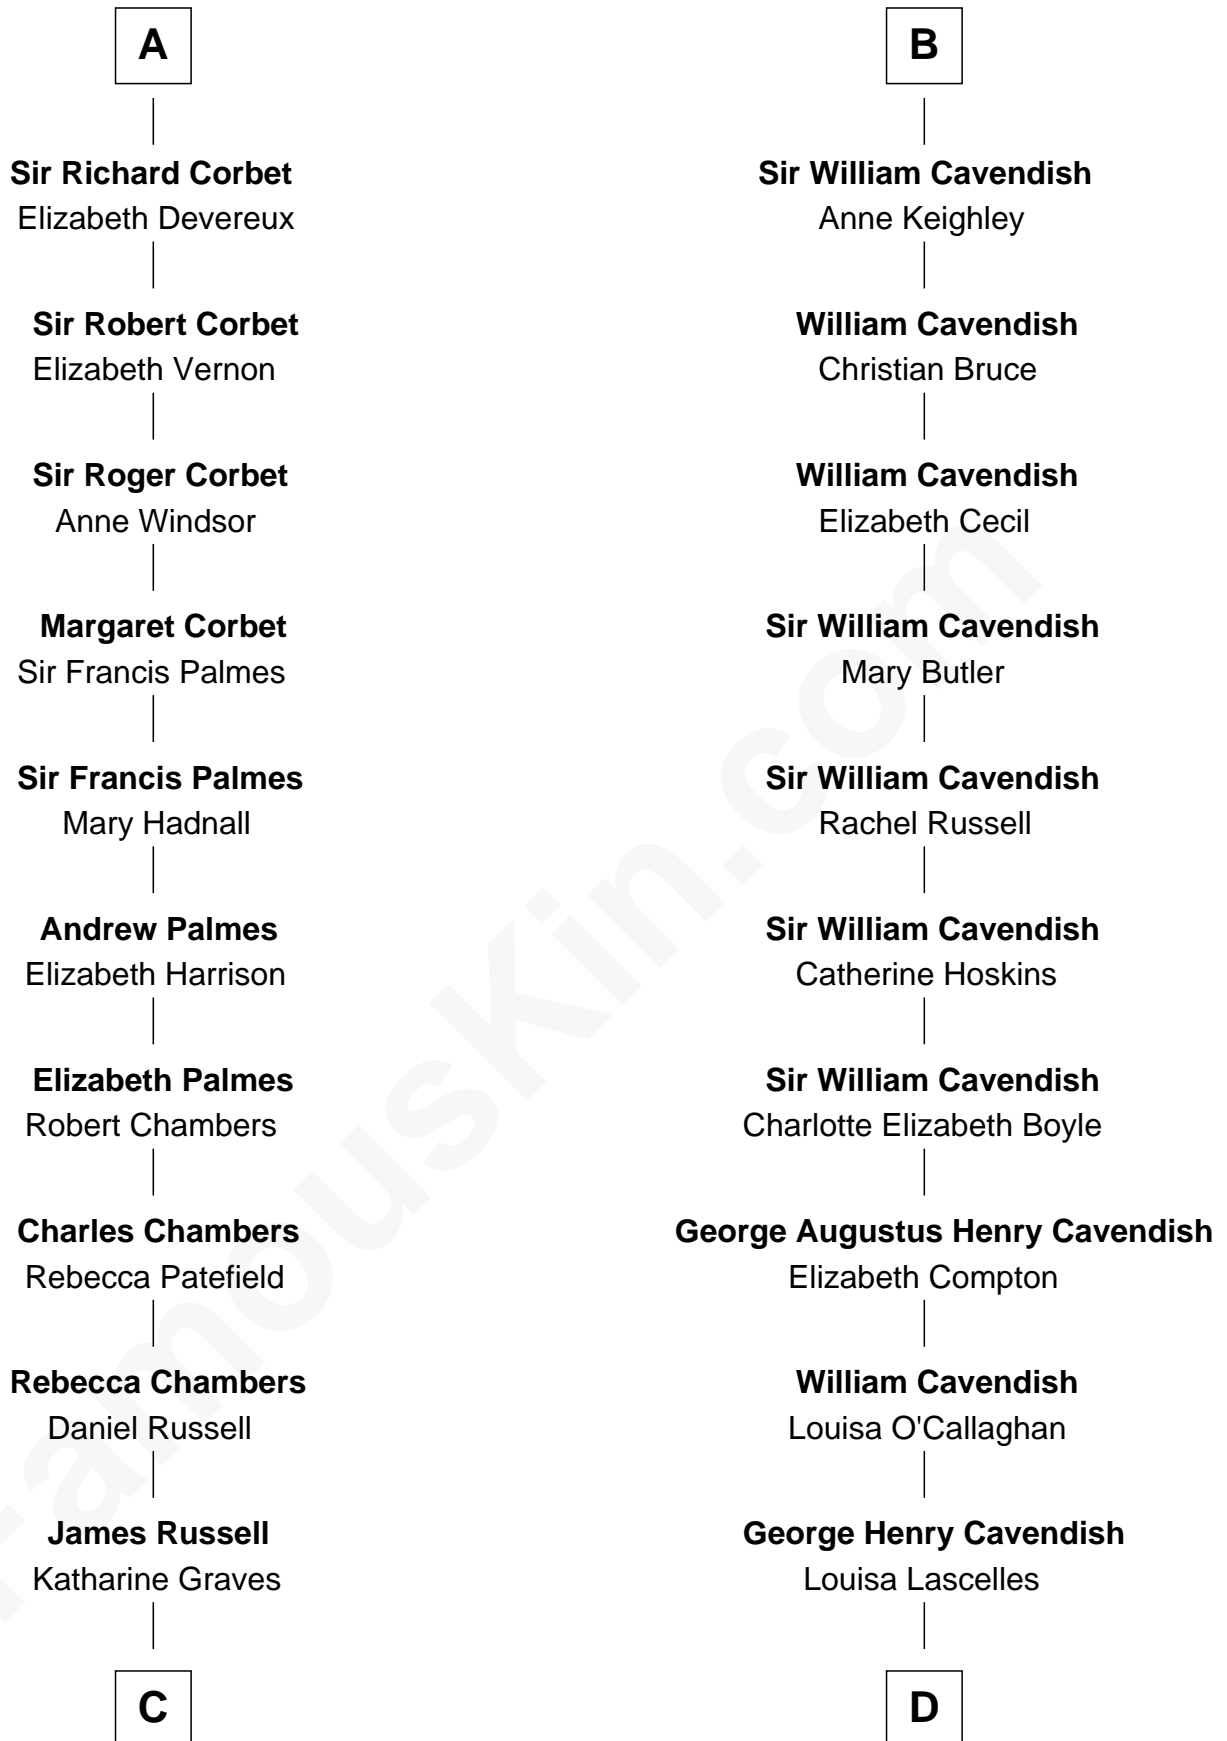

FamousKin.com
Relationship Chart of
James Russell Lowell
American "Fireside" Poet

19th cousin 2 times removed of

Sarah Ferguson
Duchess of York

Sir Gilbert Talbot
Pernel le Boteler

Elizabeth Talbot
Sir Henry de Grey

Richard Grey
Blanche de la Vache

Alice Grey
Sir William Burley

Elizabeth Burley
Sir John Hopton

Sir Walter Hopton
Joan Mortimer

Sir Thomas Hopton
Eleanor Lucy

Elizabeth Hopton
Sir Roger Corbet

A

Sir Richard Talbot
Ankaret le Strange

Mary Talbot
Sir Thomas Greene

Sir Thomas Greene
Marine Bellers

Anne Greene
Sir Thomas Pinchbeck

Elizabeth Pinchbeck
John Hardwick

John Hardwick
Elizabeth Leeke

Elizabeth Hardwick
Sir William Cavendish

B

C