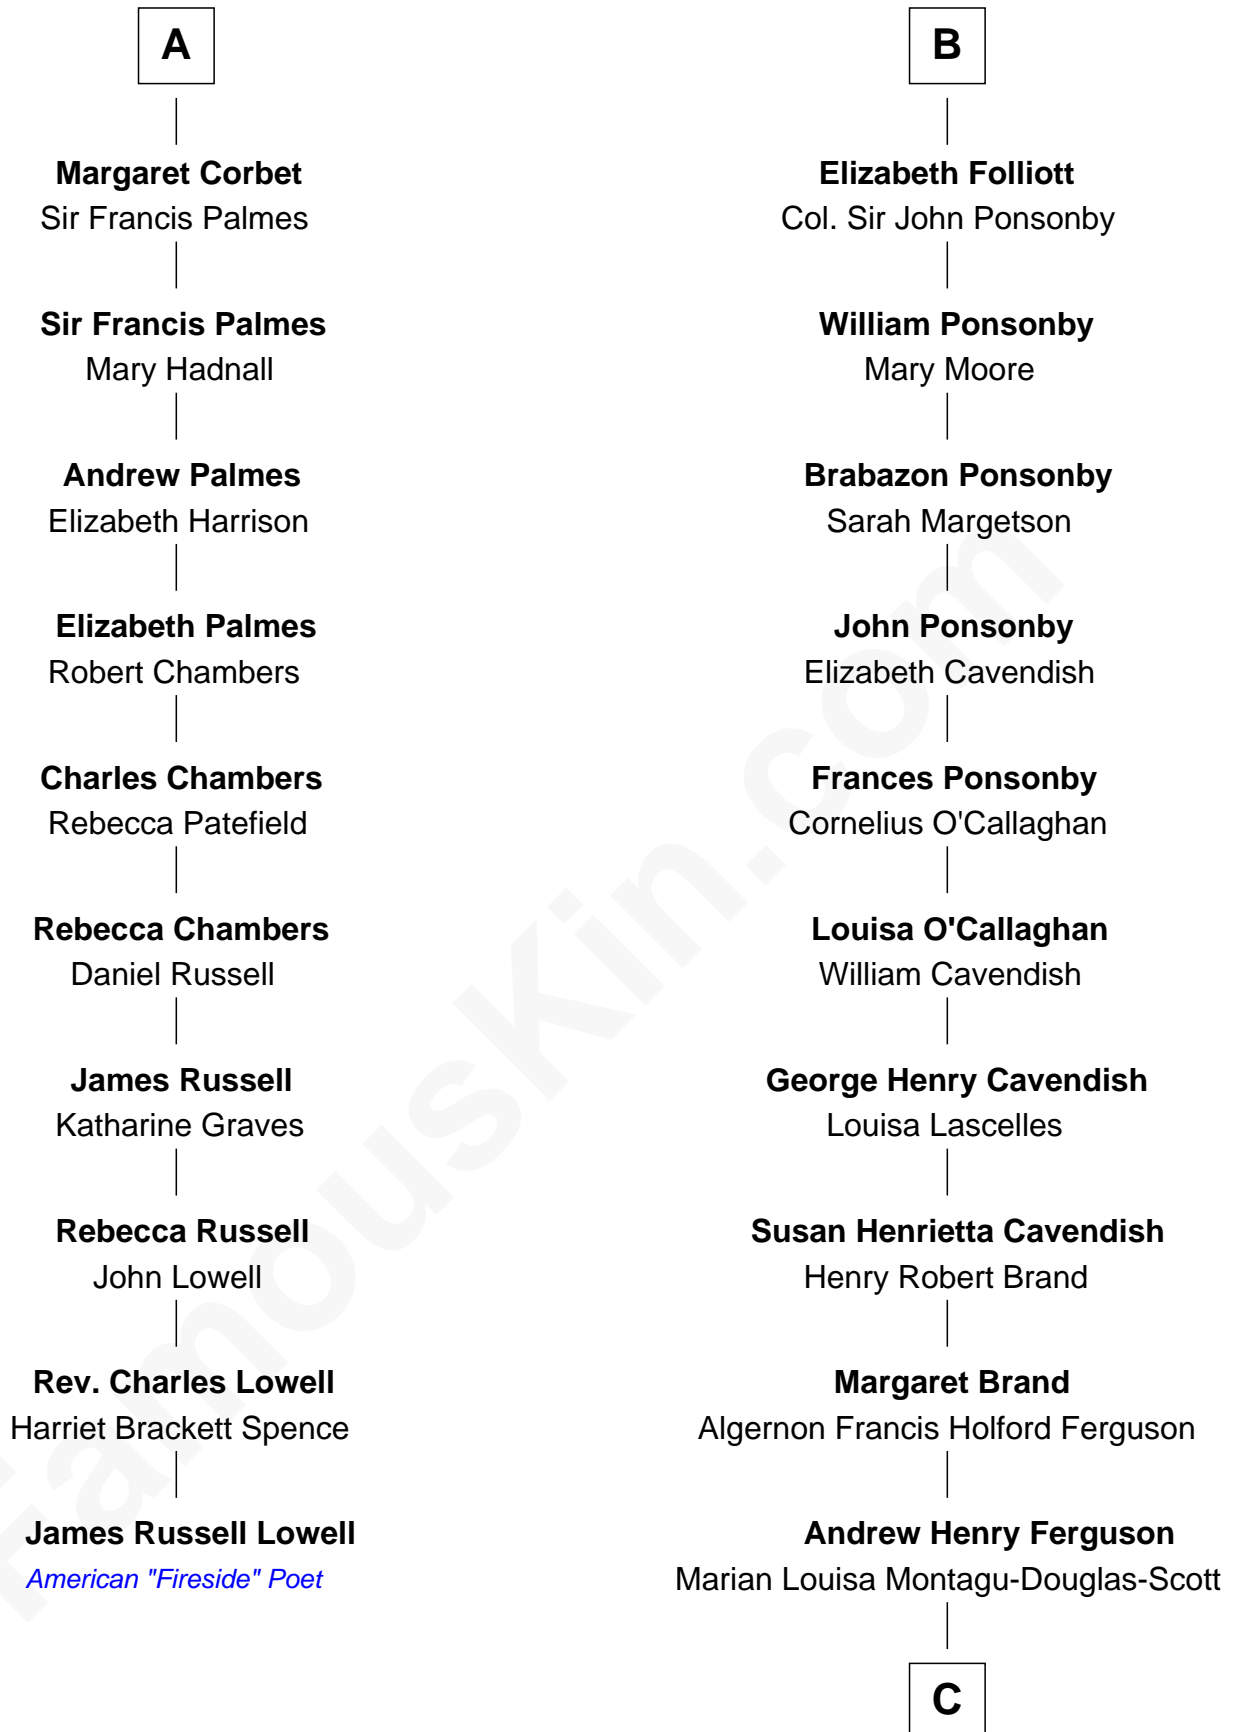

FamousKin.com
Relationship Chart of
James Russell Lowell
American "Fireside" Poet

16th cousin 2 times removed of

Sarah Ferguson
Duchess of York

John de Mowbray
 Elizabeth de Segrave

C

Ronald Ivor Ferguson

Susan Mary Wright

Sarah Ferguson

Duchess of York

FamousKin.com