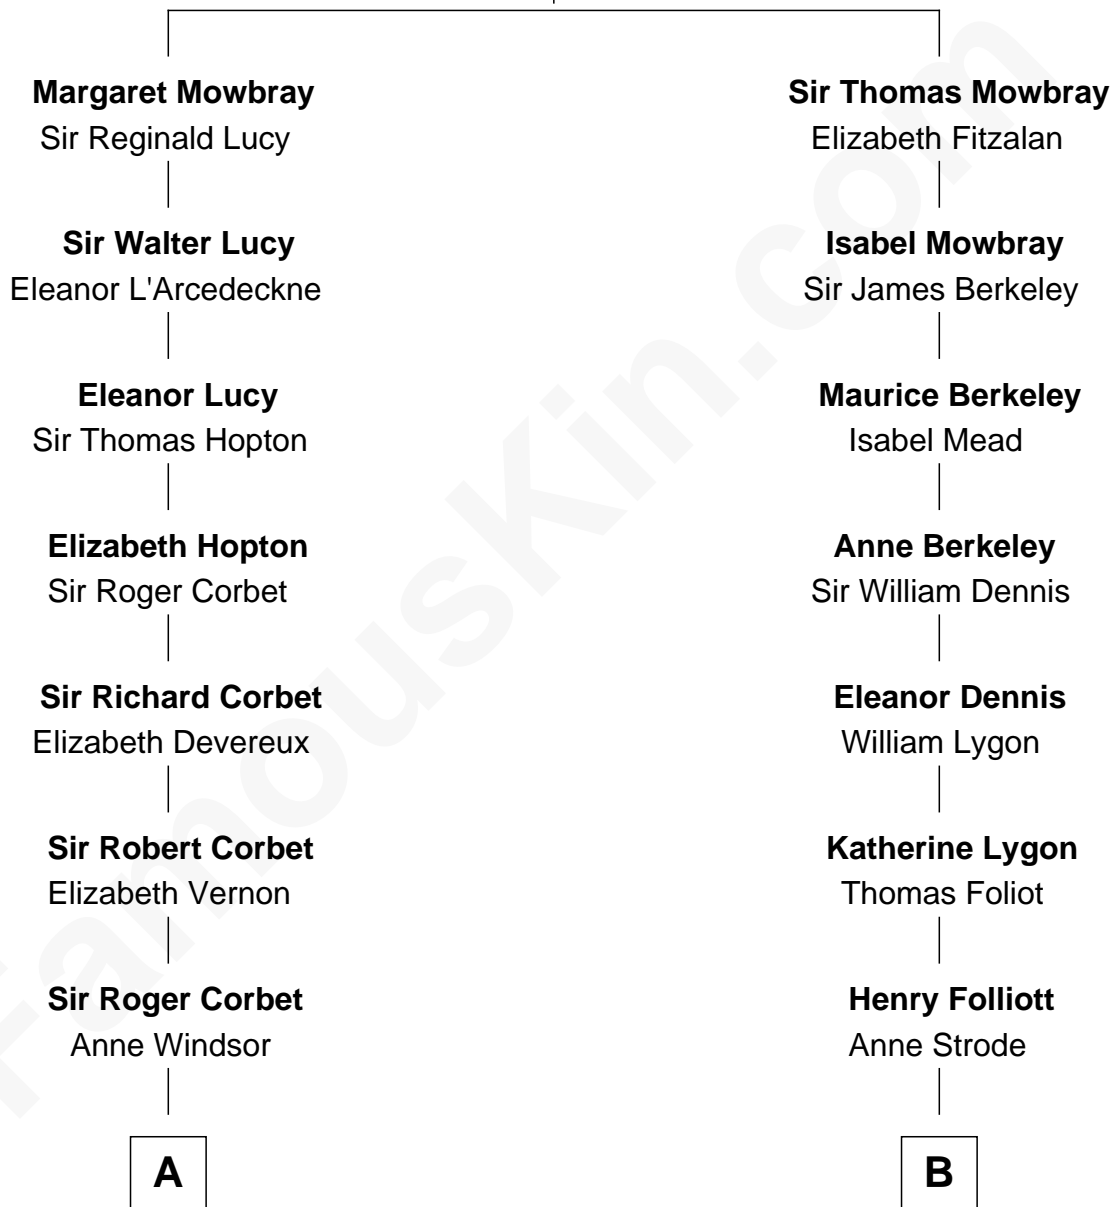

FamousKin.com
Relationship Chart of
James Russell Lowell
American "Fireside" Poet

16th cousin 2 times removed of

Sarah Ferguson
Duchess of York

John de Mowbray
 Elizabeth de Segrave

C

Ronald Ivor Ferguson

Susan Mary Wright

Sarah Ferguson

Duchess of York

FamousKin.com