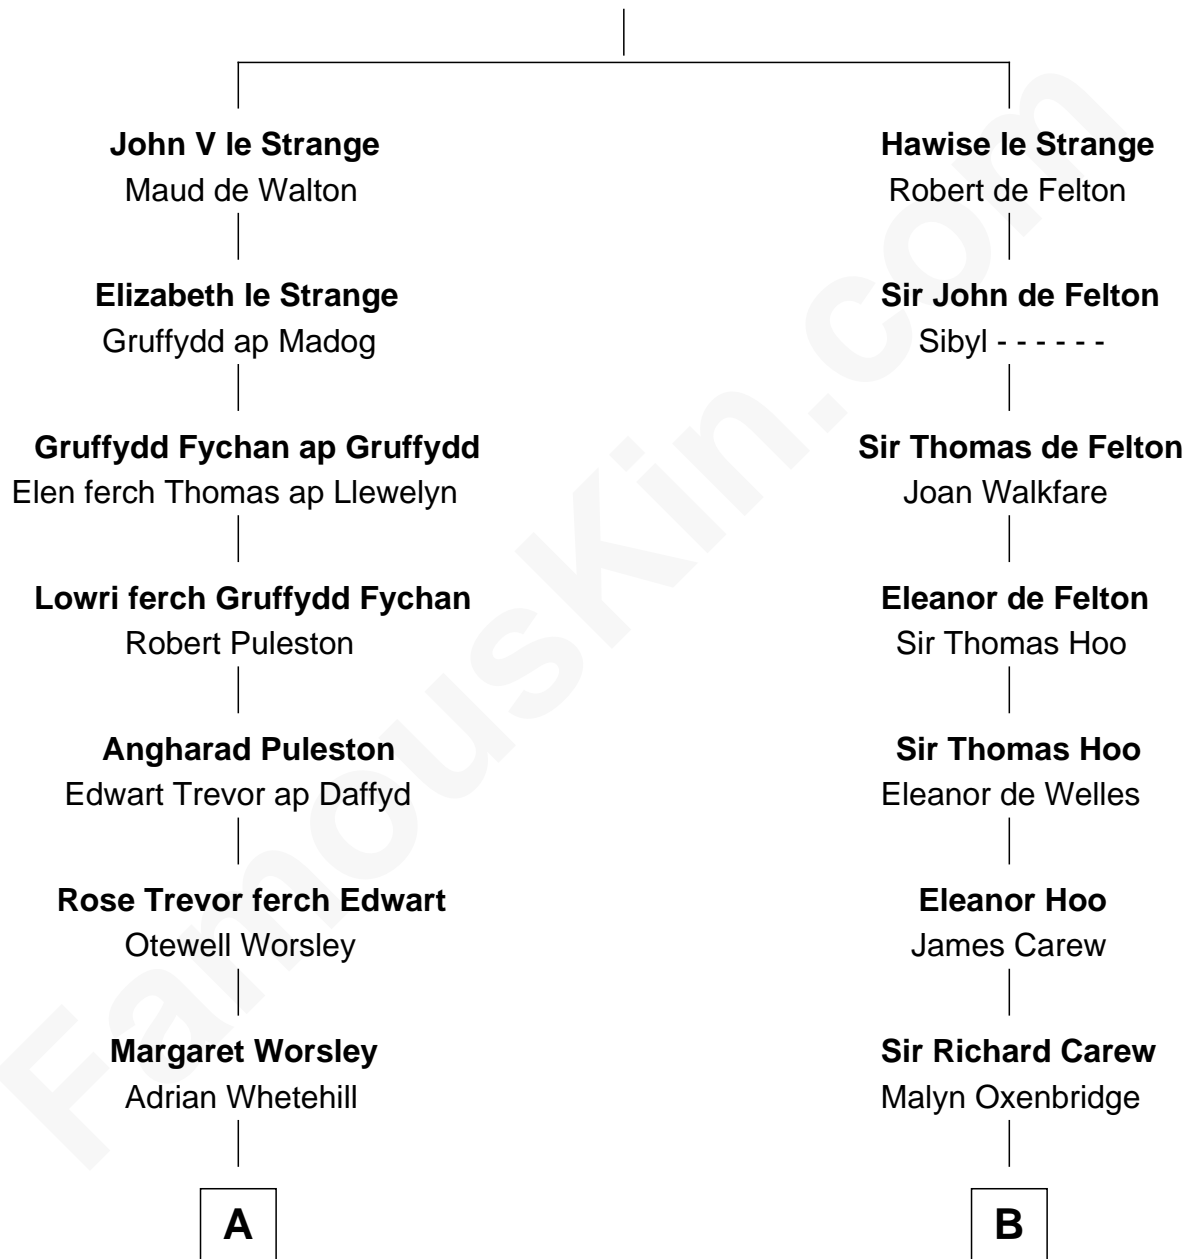

FamousKin.com
Relationship Chart of
James Russell Lowell
American "Fireside" Poet

17th cousin 1 time removed of

Joan Fontaine
Movie Actress

John IV le Strange
 Joan de Somery

C

Walter Augustus De Havilland

Lillian Augusta Ruse

Joan Fontaine

Movie Actress

FamousKin.com