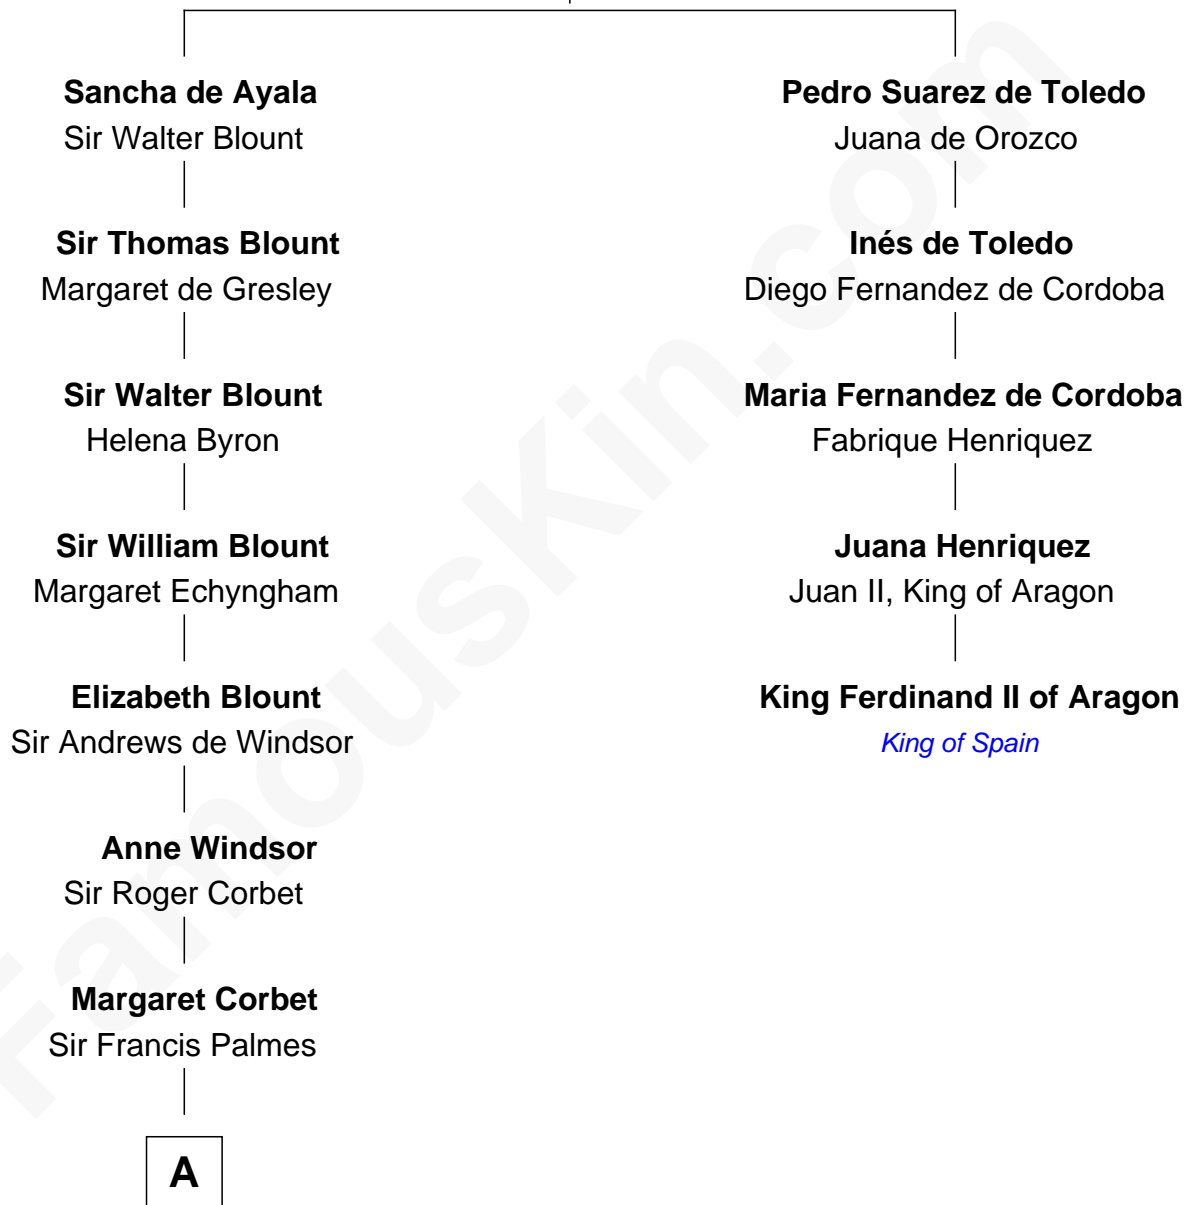

Diego Gomez de Toledo

Inez Alfonsa de Ayala