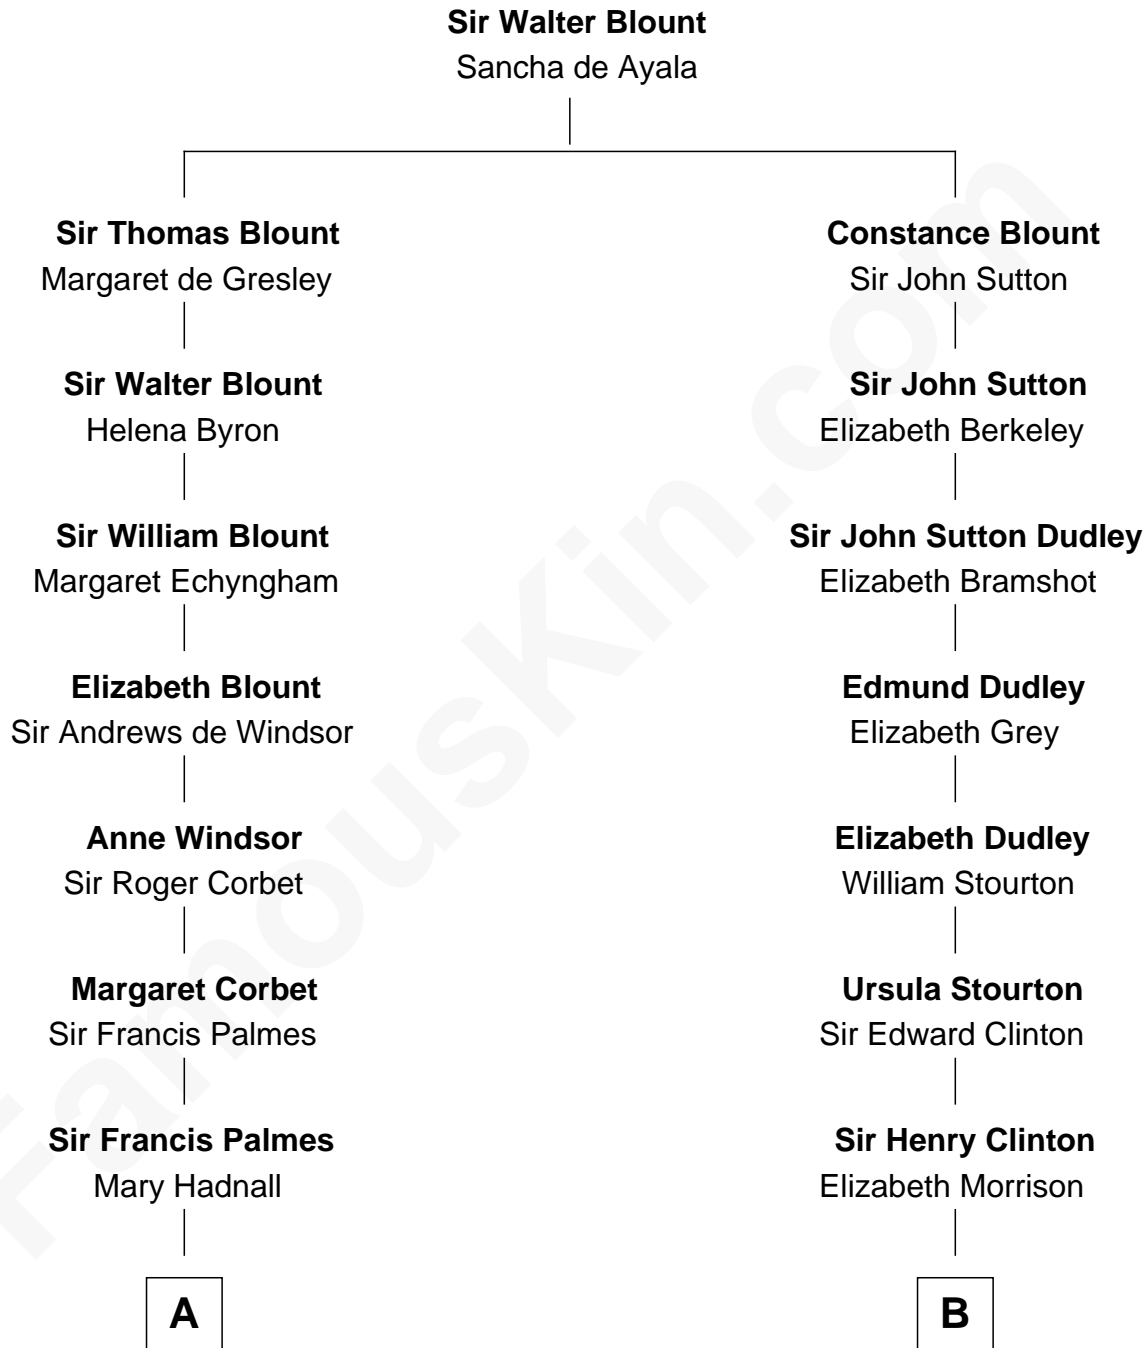

FamousKin.com
Relationship Chart of
James Russell Lowell
American "Fireside" Poet

12th cousin 2 times removed of

DeWitt Clinton
6th Governor of New York

A

Andrew Palmes
Elizabeth Harrison

Elizabeth Palmes
Robert Chambers

B

Sir Henry Clinton alias Fynes
Elizabeth Hickman

William Clinton
Elizabeth Kennedy

James Clinton
Elizabeth Smith

Charles Clinton
Elizabeth Denniston

Gen. James Clinton
Mary DeWitt

DeWitt Clinton
6th Governor of New York