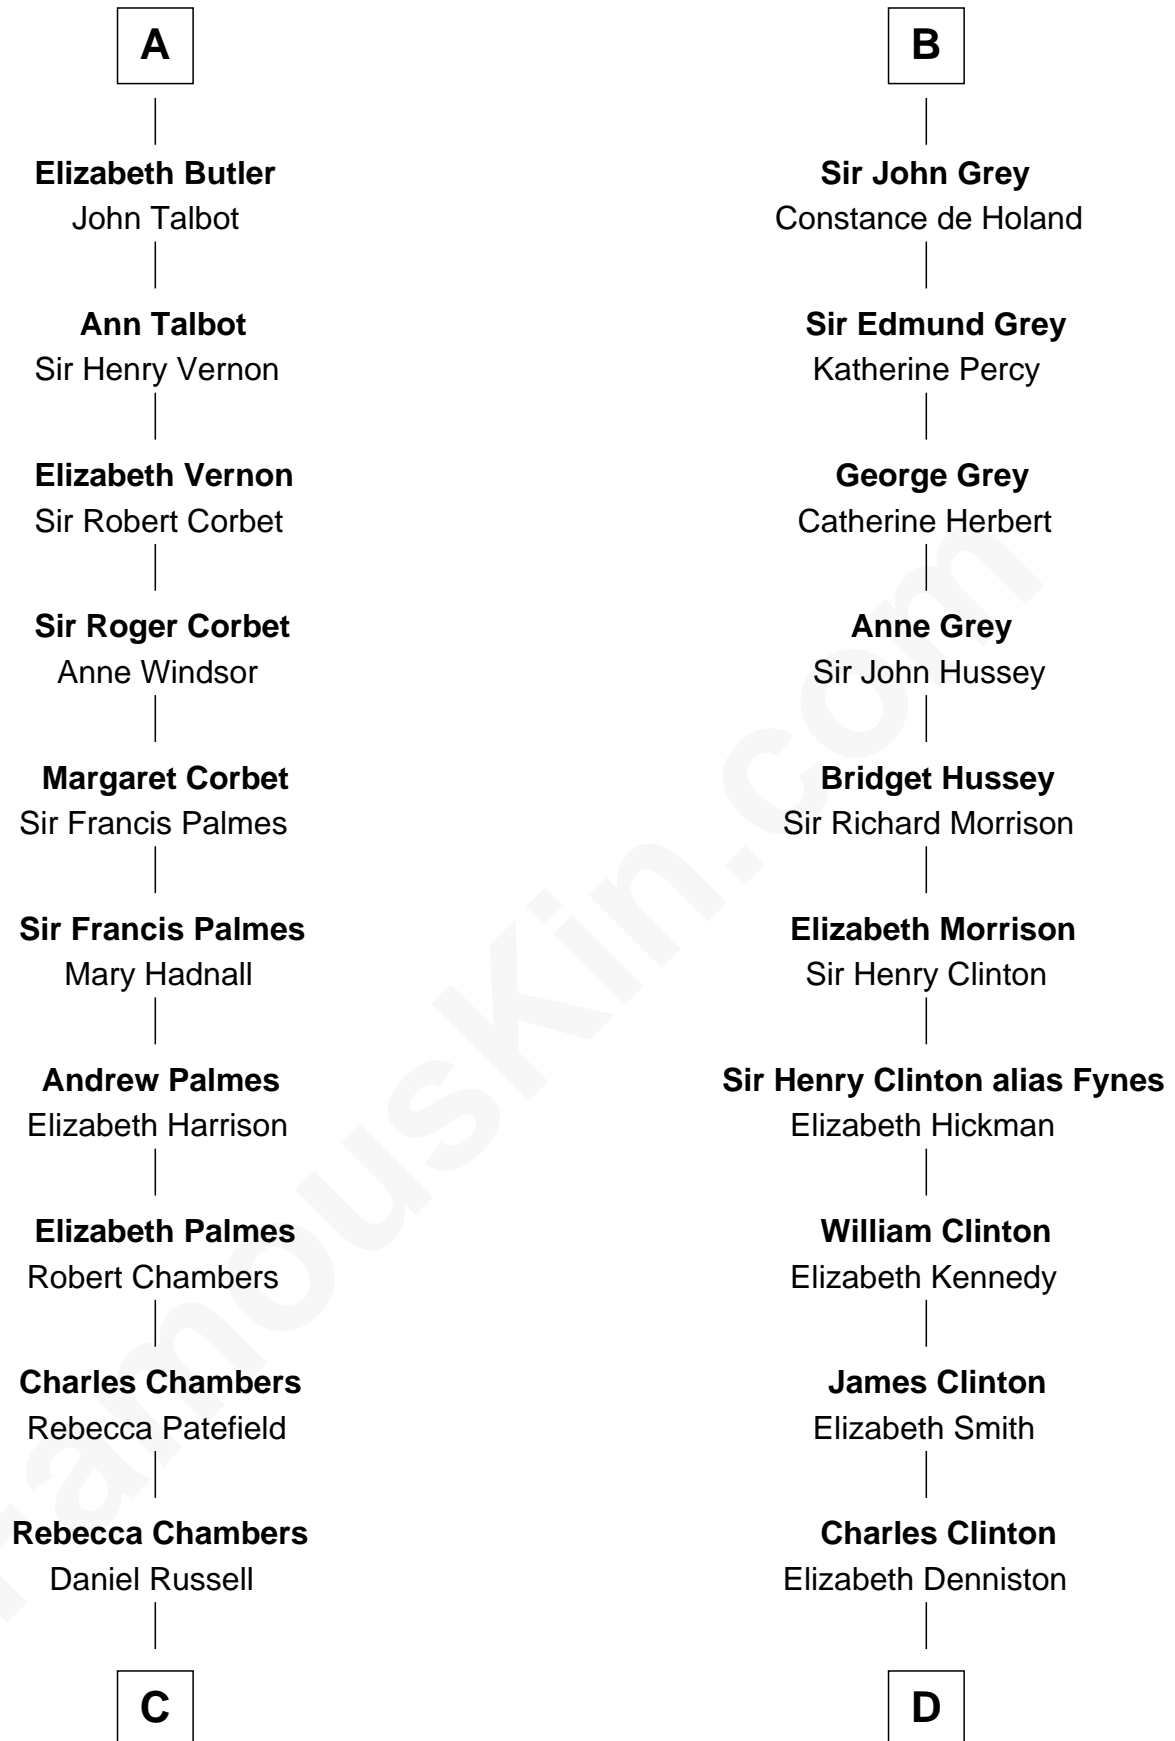

FamousKin.com
Relationship Chart of
James Russell Lowell
American "Fireside" Poet

18th cousin 2 times removed of

DeWitt Clinton
6th Governor of New York

C

James Russell
Katharine Graves

Rebecca Russell
John Lowell

Rev. Charles Lowell
Harriet Brackett Spence

James Russell Lowell
American "Fireside" Poet

D

Gen. James Clinton
Mary DeWitt

DeWitt Clinton
6th Governor of New York

FamousKin.com