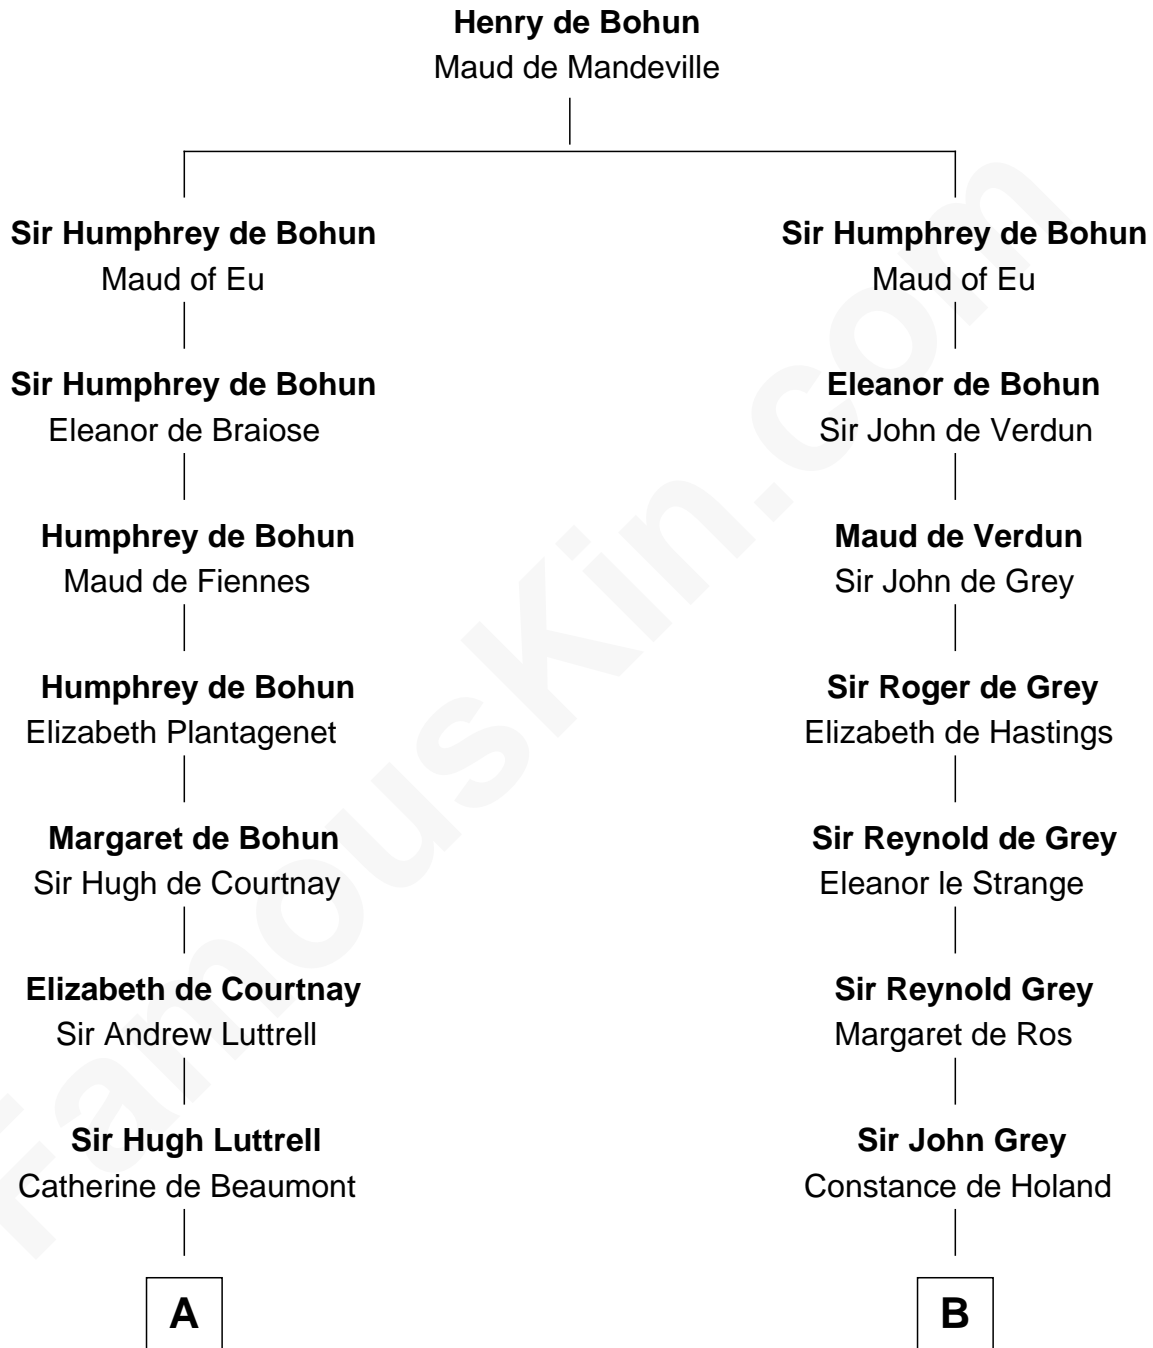

**FamousKin.com**  
**Relationship Chart of**  
**James Russell Lowell**  
*American "Fireside" Poet*

17th cousin 3 times removed of

**DeWitt Clinton**  
*6th Governor of New York*

**C**

—  
**Rev. John Lowell**