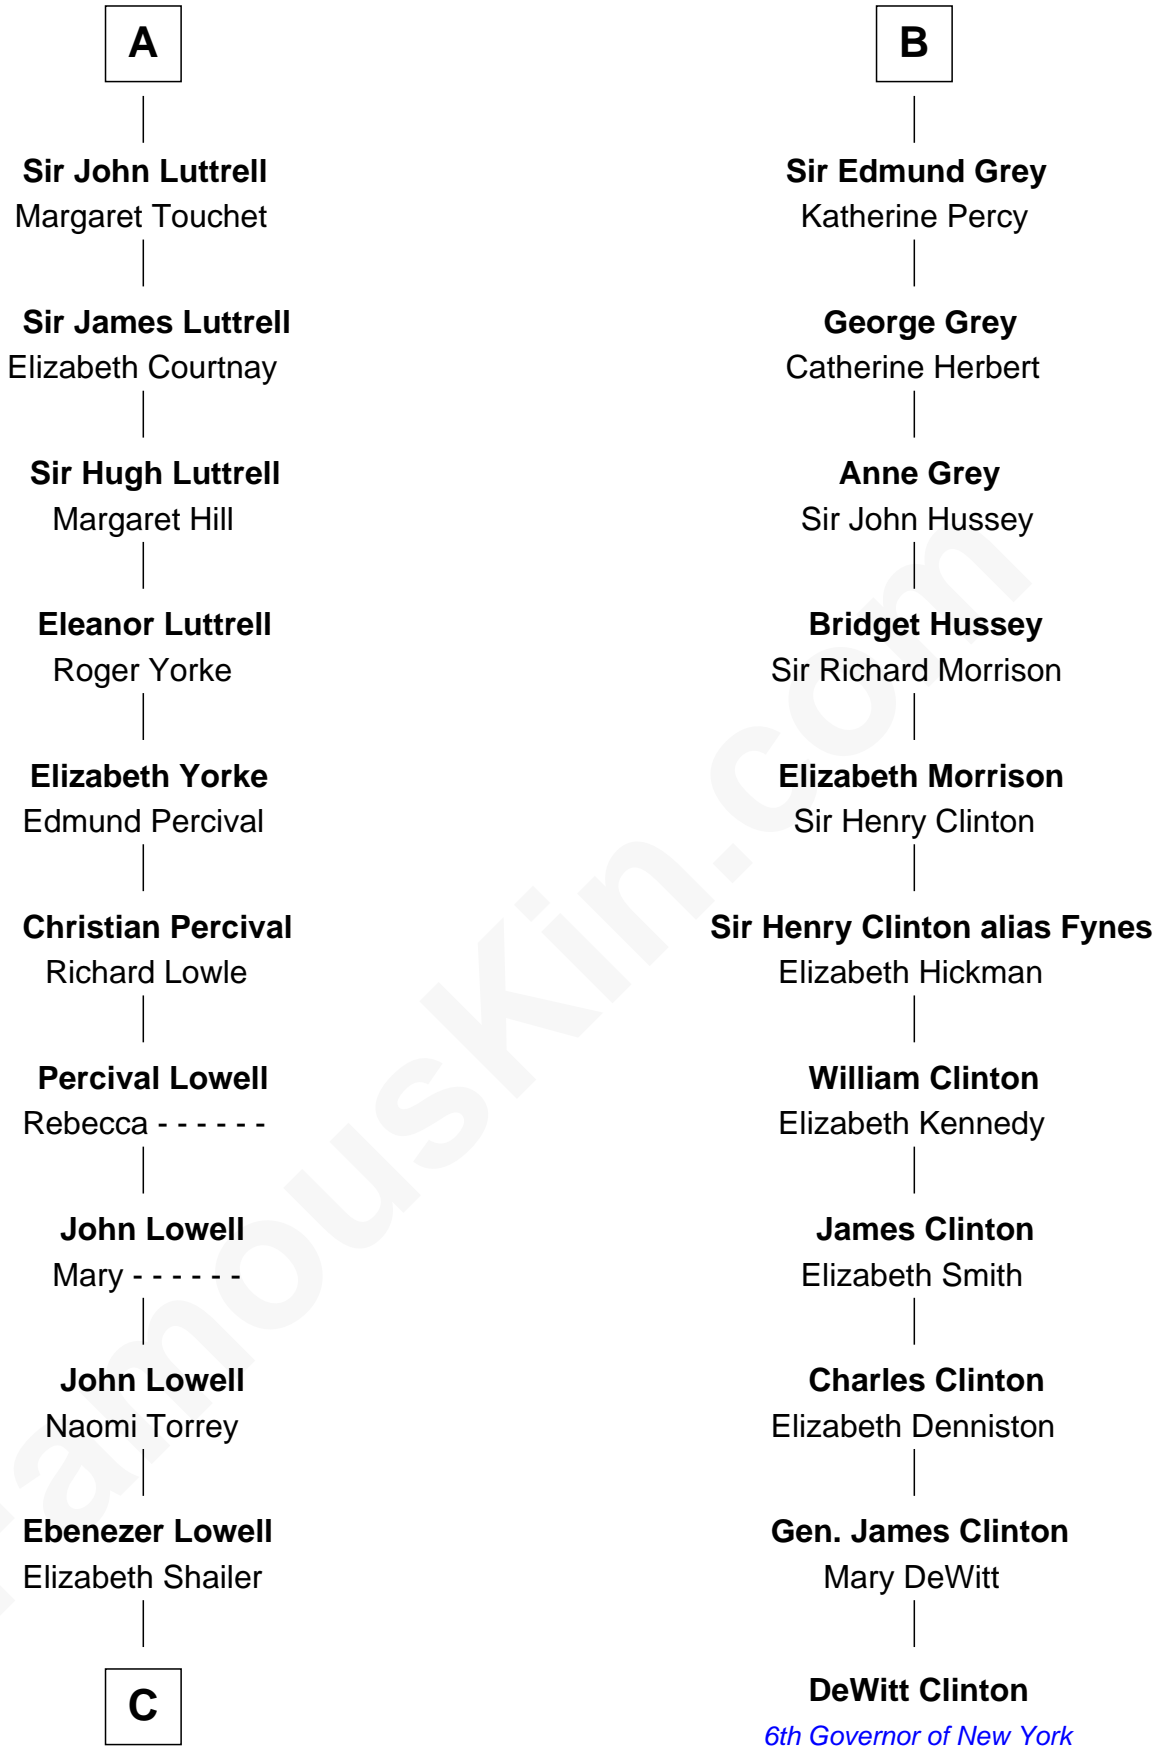

**FamousKin.com**  
**Relationship Chart of**  
**James Russell Lowell**  
*American "Fireside" Poet*

17th cousin 3 times removed of

**DeWitt Clinton**  
*6th Governor of New York*

**C**

—  
**Rev. John Lowell**