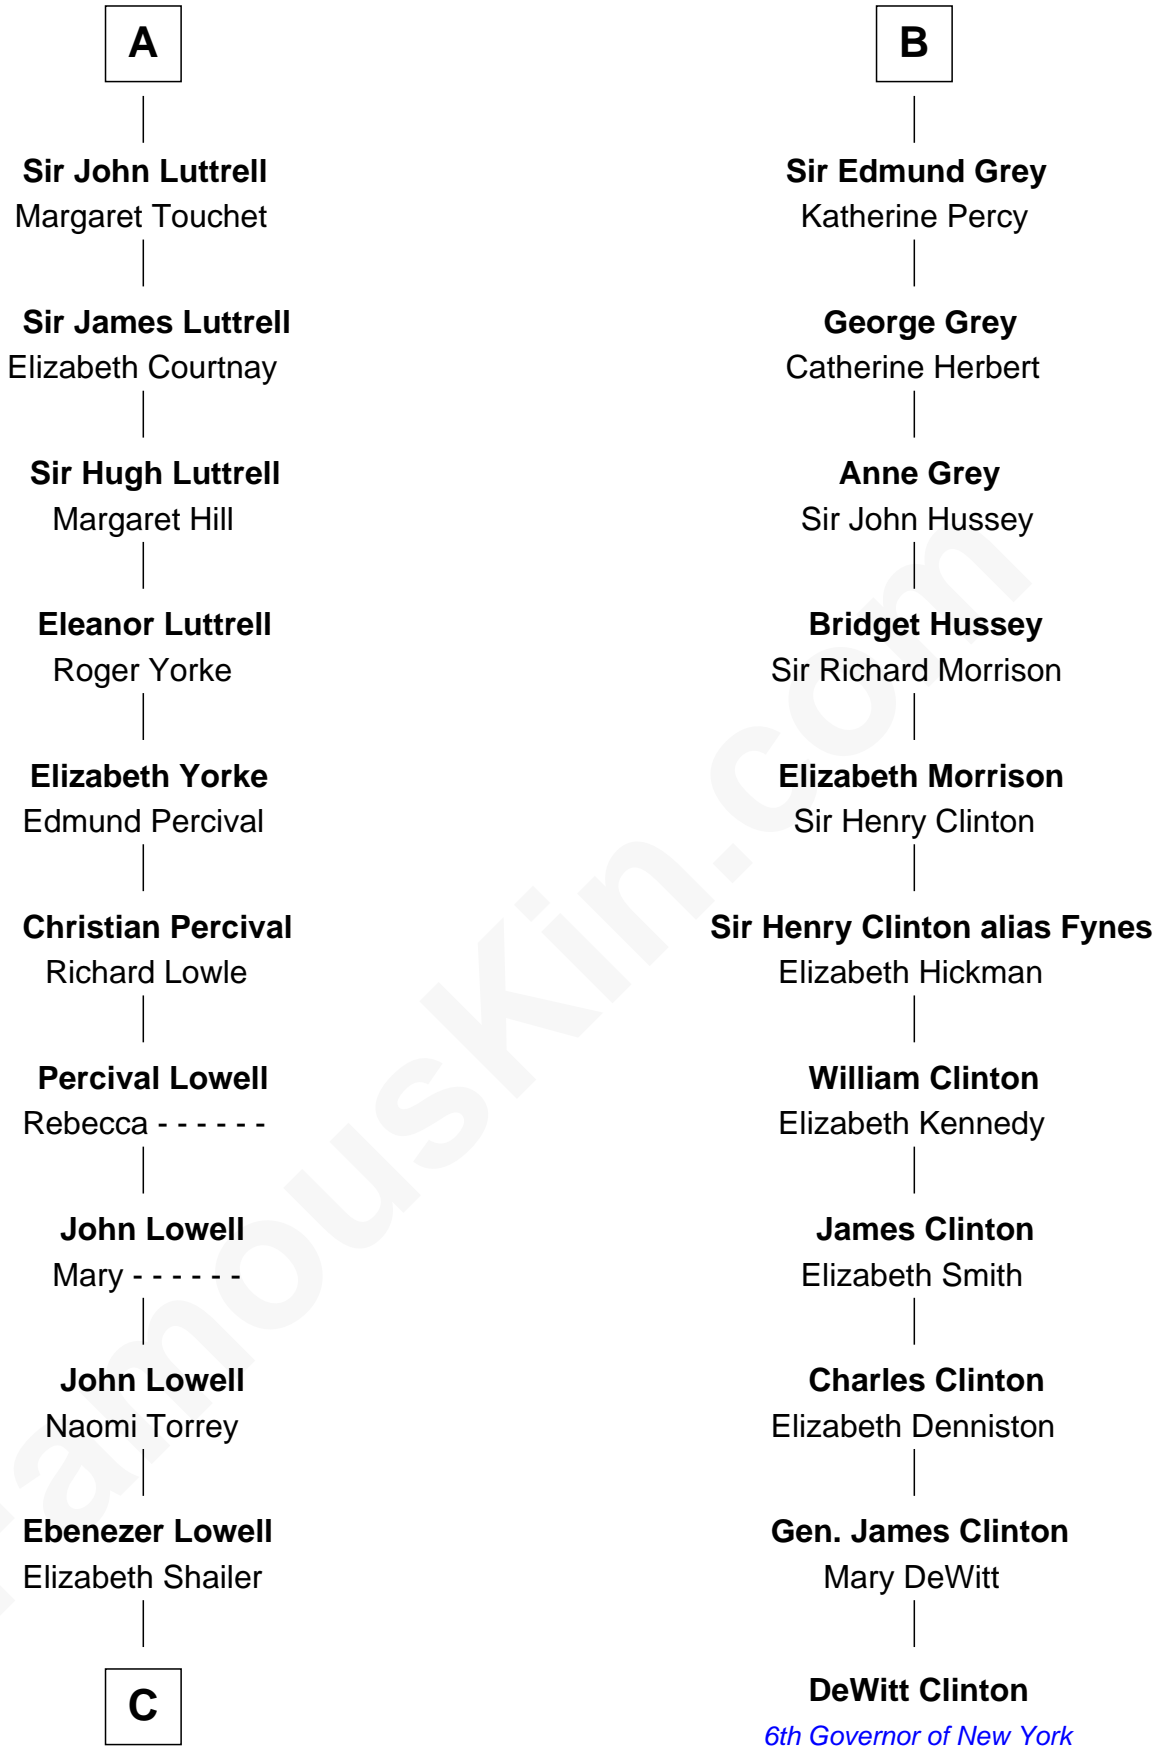

FamousKin.com
Relationship Chart of
James Russell Lowell
American "Fireside" Poet

17th cousin 3 times removed of

DeWitt Clinton
6th Governor of New York

C

—
Rev. John Lowell

Sarah Champney

—
John Lowell

Rebecca Russell