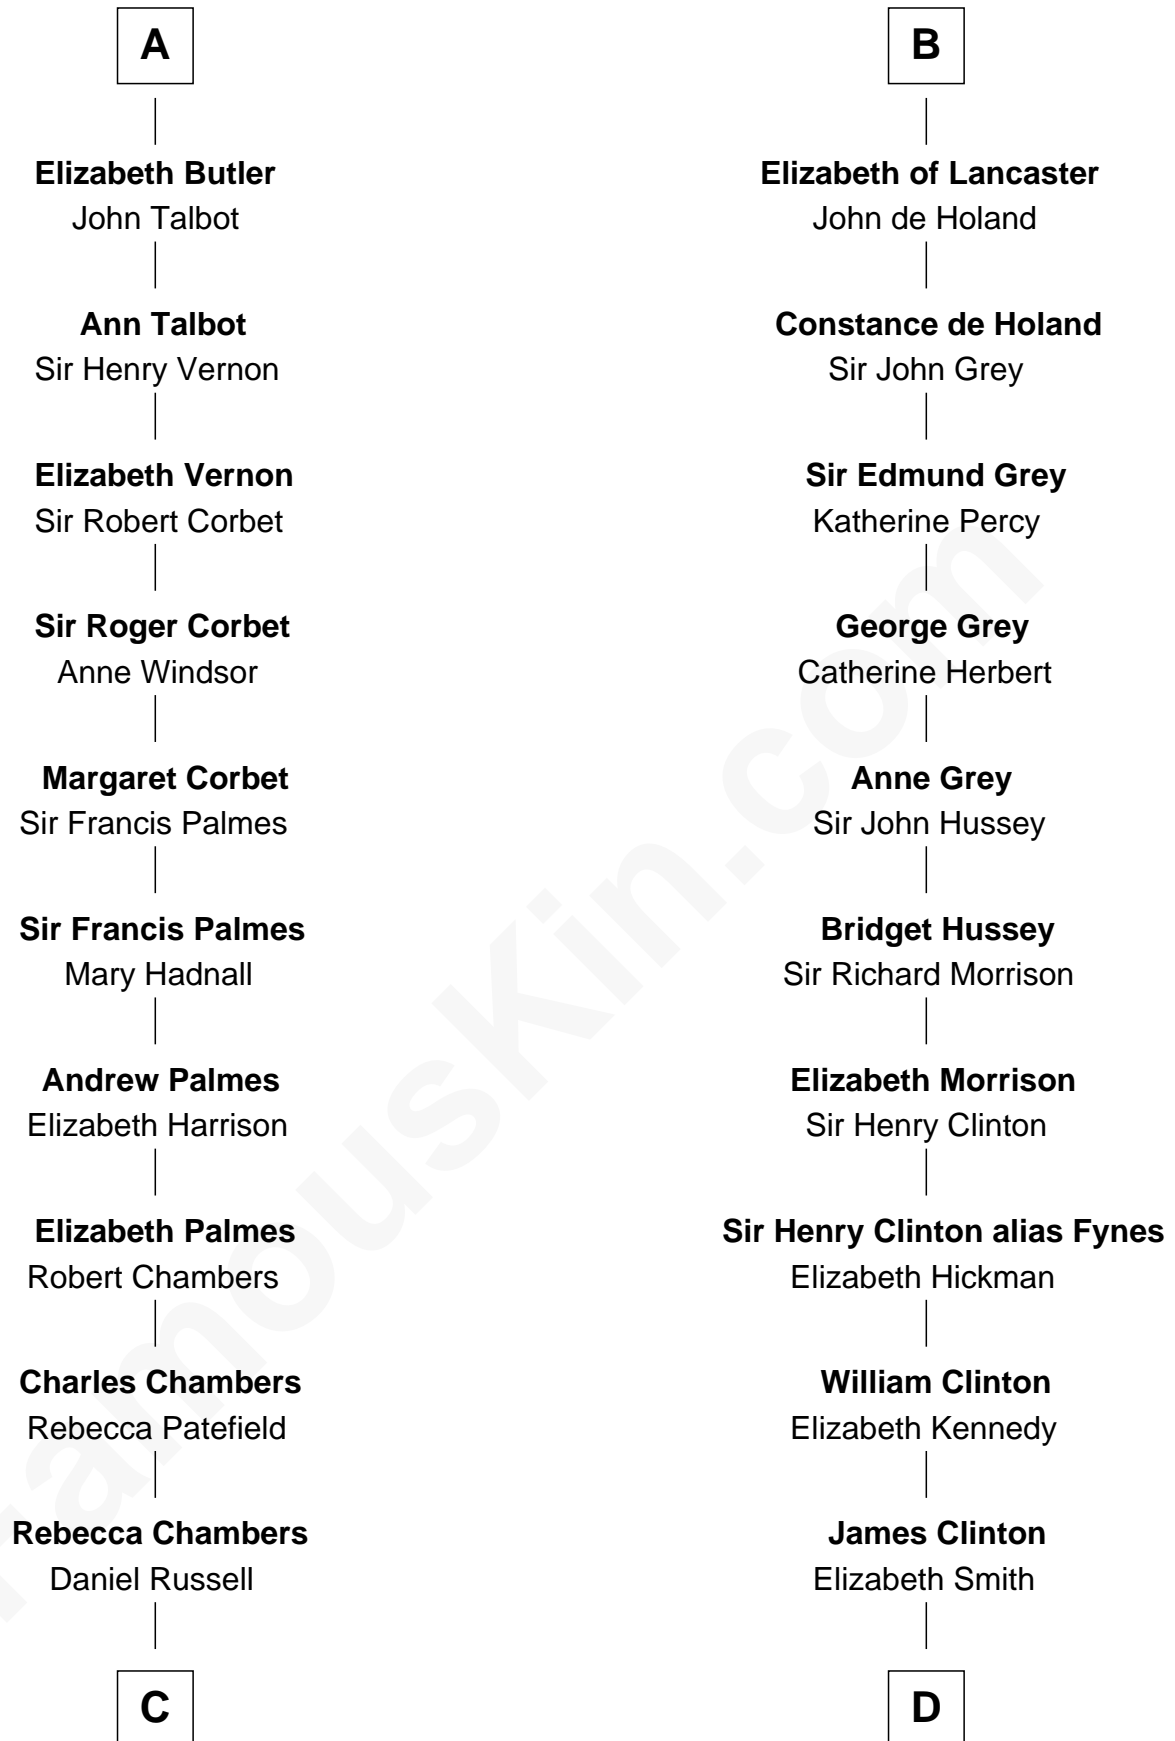

FamousKin.com
Relationship Chart of
James Russell Lowell
American "Fireside" Poet

19th cousin 1 time removed of
DeWitt Clinton
6th Governor of New York

C

James Russell
Katharine Graves

Rebecca Russell
John Lowell

Rev. Charles Lowell
Harriet Brackett Spence

James Russell Lowell
American "Fireside" Poet

D

Charles Clinton
Elizabeth Denniston

Gen. James Clinton
Mary DeWitt

DeWitt Clinton
6th Governor of New York

FamousKin.com