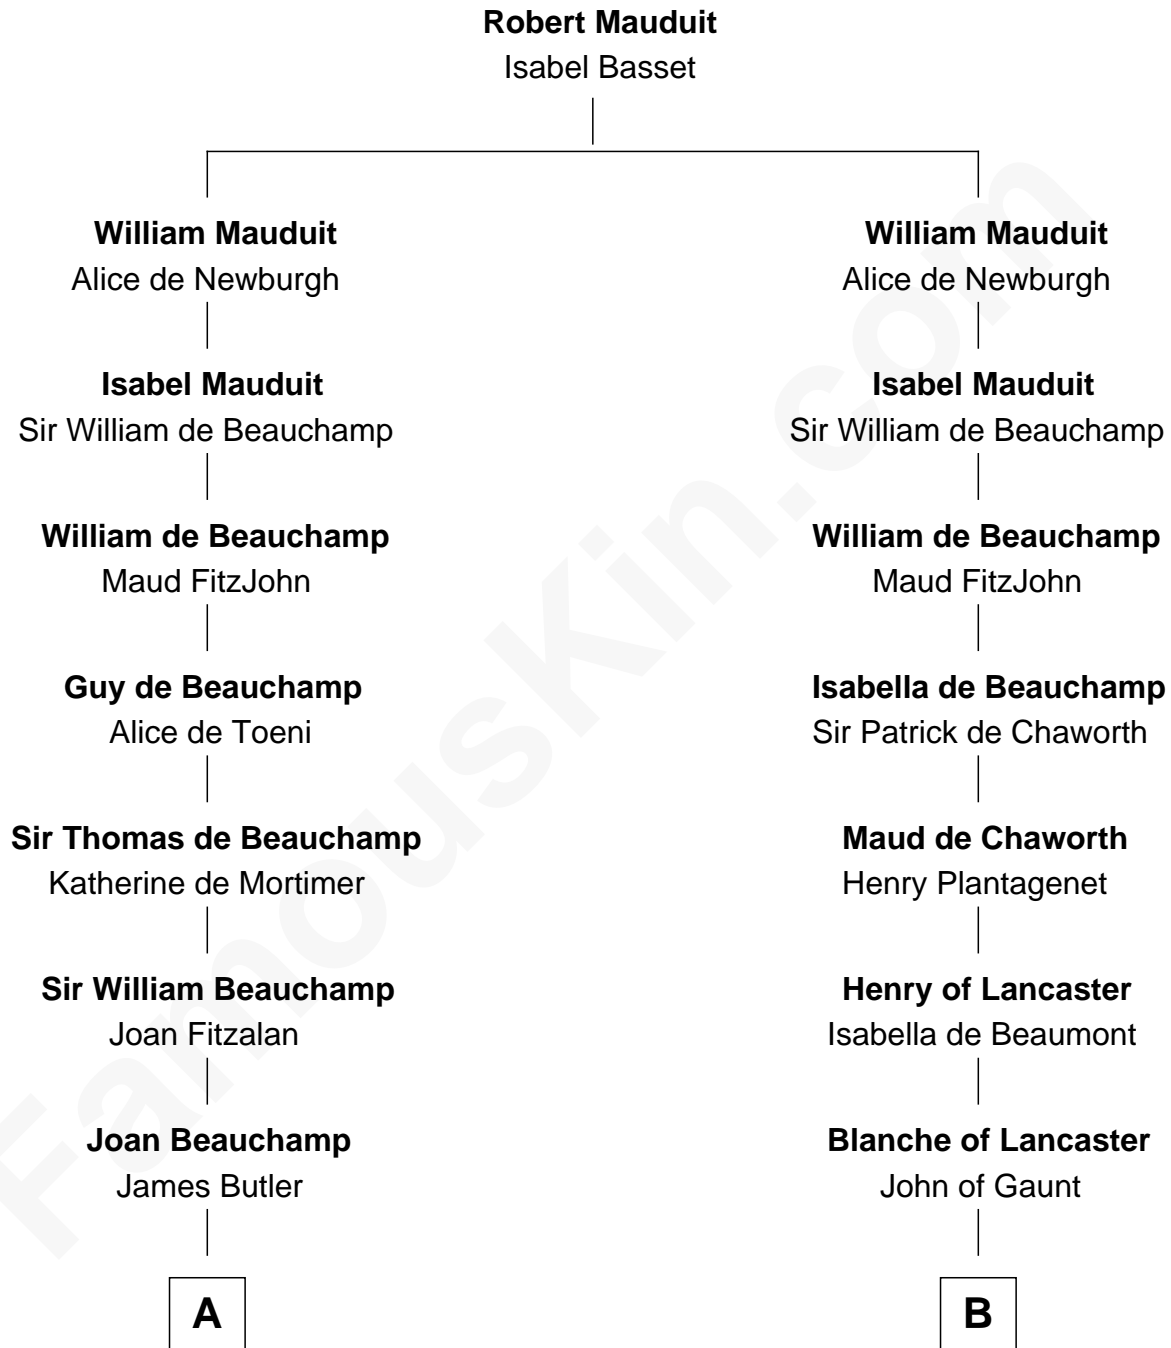

FamousKin.com
Relationship Chart of
James Russell Lowell
American "Fireside" Poet

19th cousin 1 time removed of
DeWitt Clinton
6th Governor of New York

C

James Russell
Katharine Graves

Rebecca Russell
John Lowell

Rev. Charles Lowell
Harriet Brackett Spence

James Russell Lowell
American "Fireside" Poet

D

Charles Clinton
Elizabeth Denniston

Gen. James Clinton
Mary DeWitt

DeWitt Clinton
6th Governor of New York

FamousKin.com