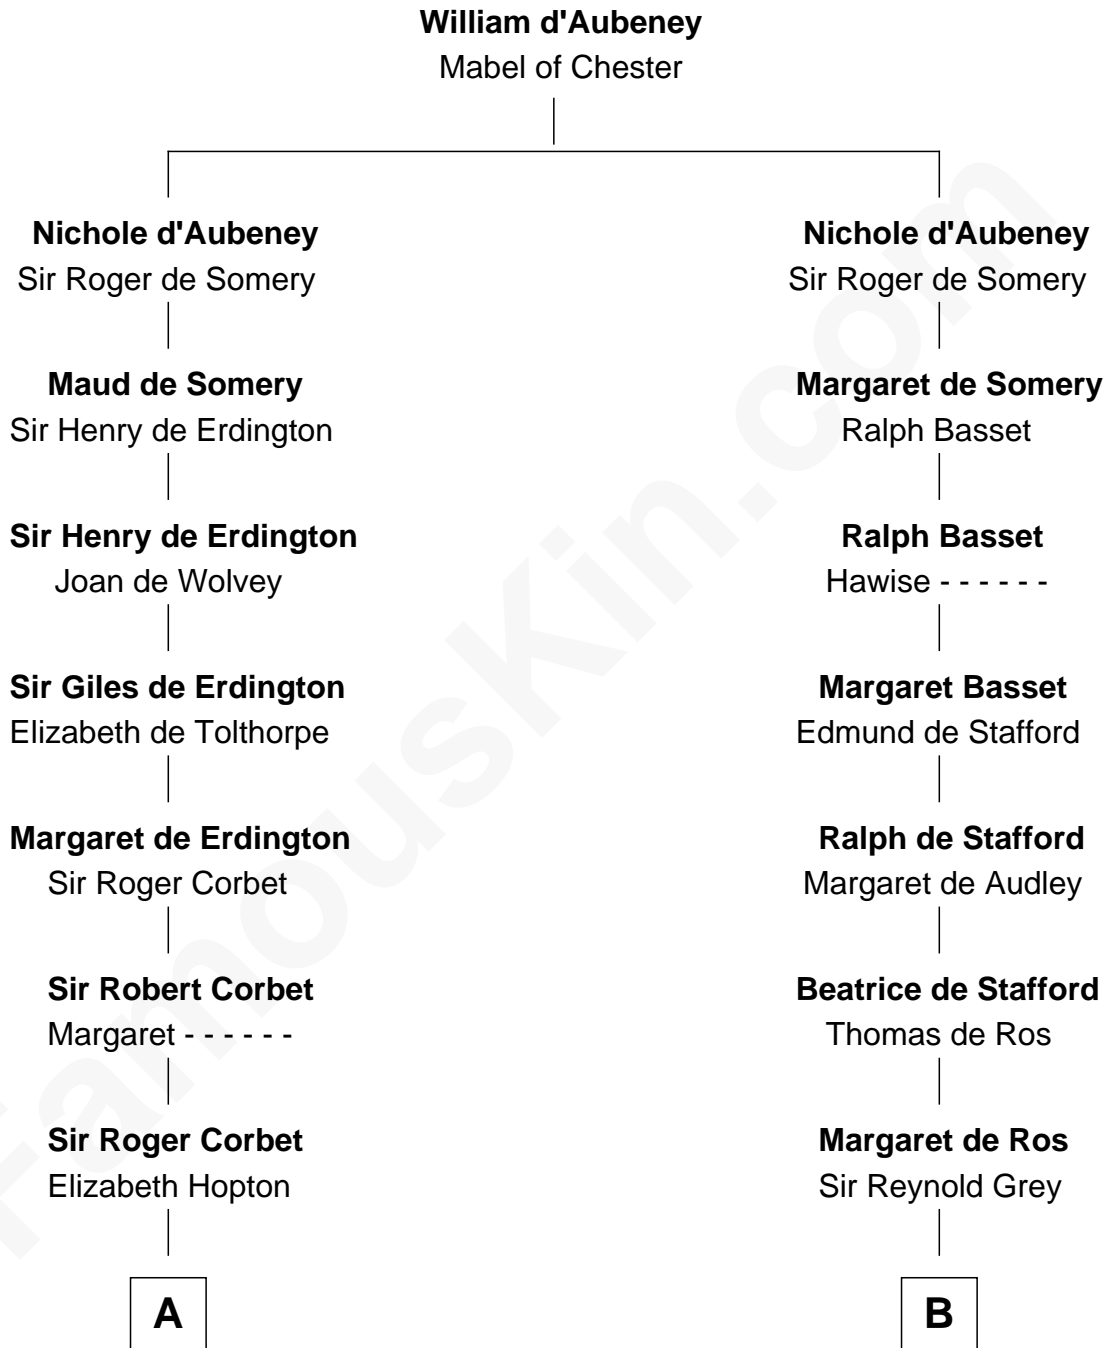

**FamousKin.com**  
**Relationship Chart of**  
**James Russell Lowell**  
*American "Fireside" Poet*

**18th cousin 1 time removed of**  
**DeWitt Clinton**  
*6th Governor of New York*

**C**

**Rebecca Russell**

John Lowell

**Rev. Charles Lowell**  
Harriet Brackett Spence

**James Russell Lowell**  
*American "Fireside" Poet*

**D**

**Gen. James Clinton**

Mary DeWitt

**DeWitt Clinton**  
*6th Governor of New York*

FamousKin.com