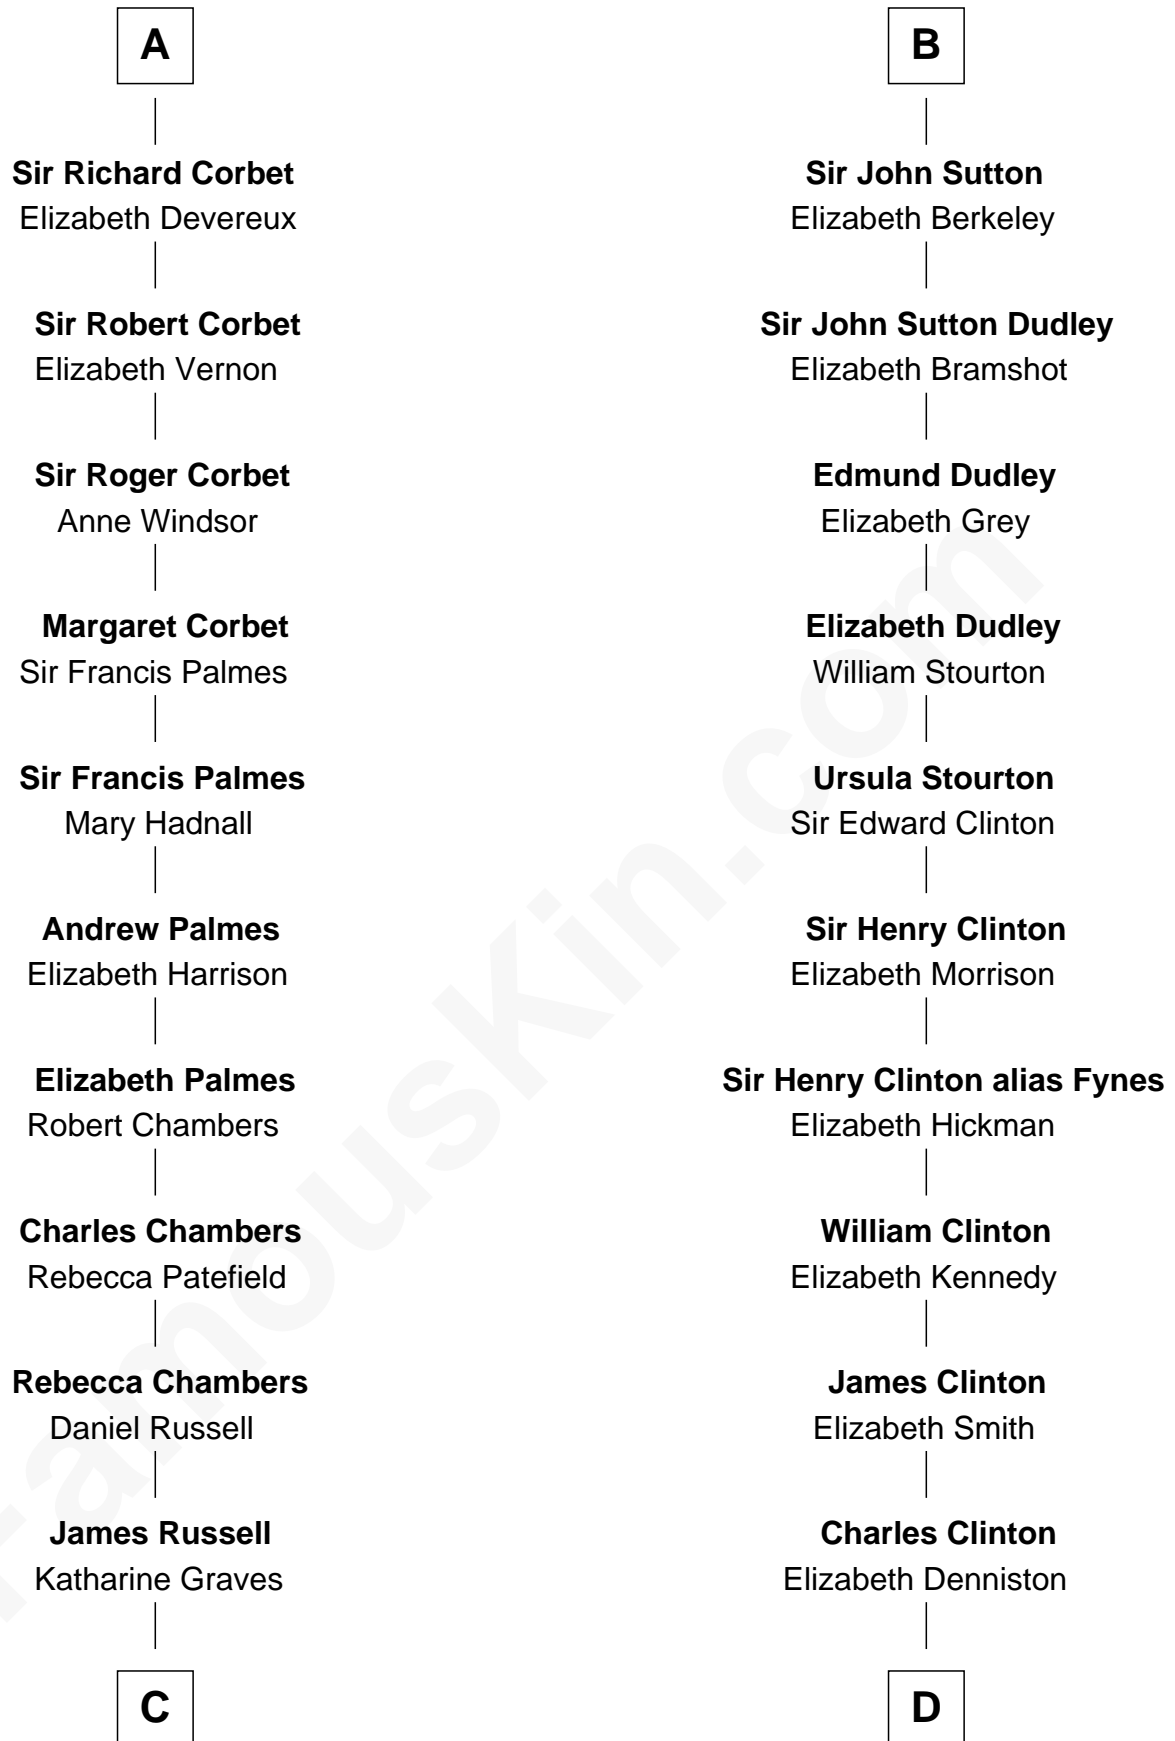

**FamousKin.com**  
**Relationship Chart of**  
**James Russell Lowell**  
*American "Fireside" Poet*

**18th cousin 1 time removed of**  
**DeWitt Clinton**  
*6th Governor of New York*

**C**

**Rebecca Russell**

John Lowell

**Rev. Charles Lowell**  
Harriet Brackett Spence

**James Russell Lowell**  
*American "Fireside" Poet*

**D**

**Gen. James Clinton**

Mary DeWitt

**DeWitt Clinton**  
*6th Governor of New York*

FamousKin.com