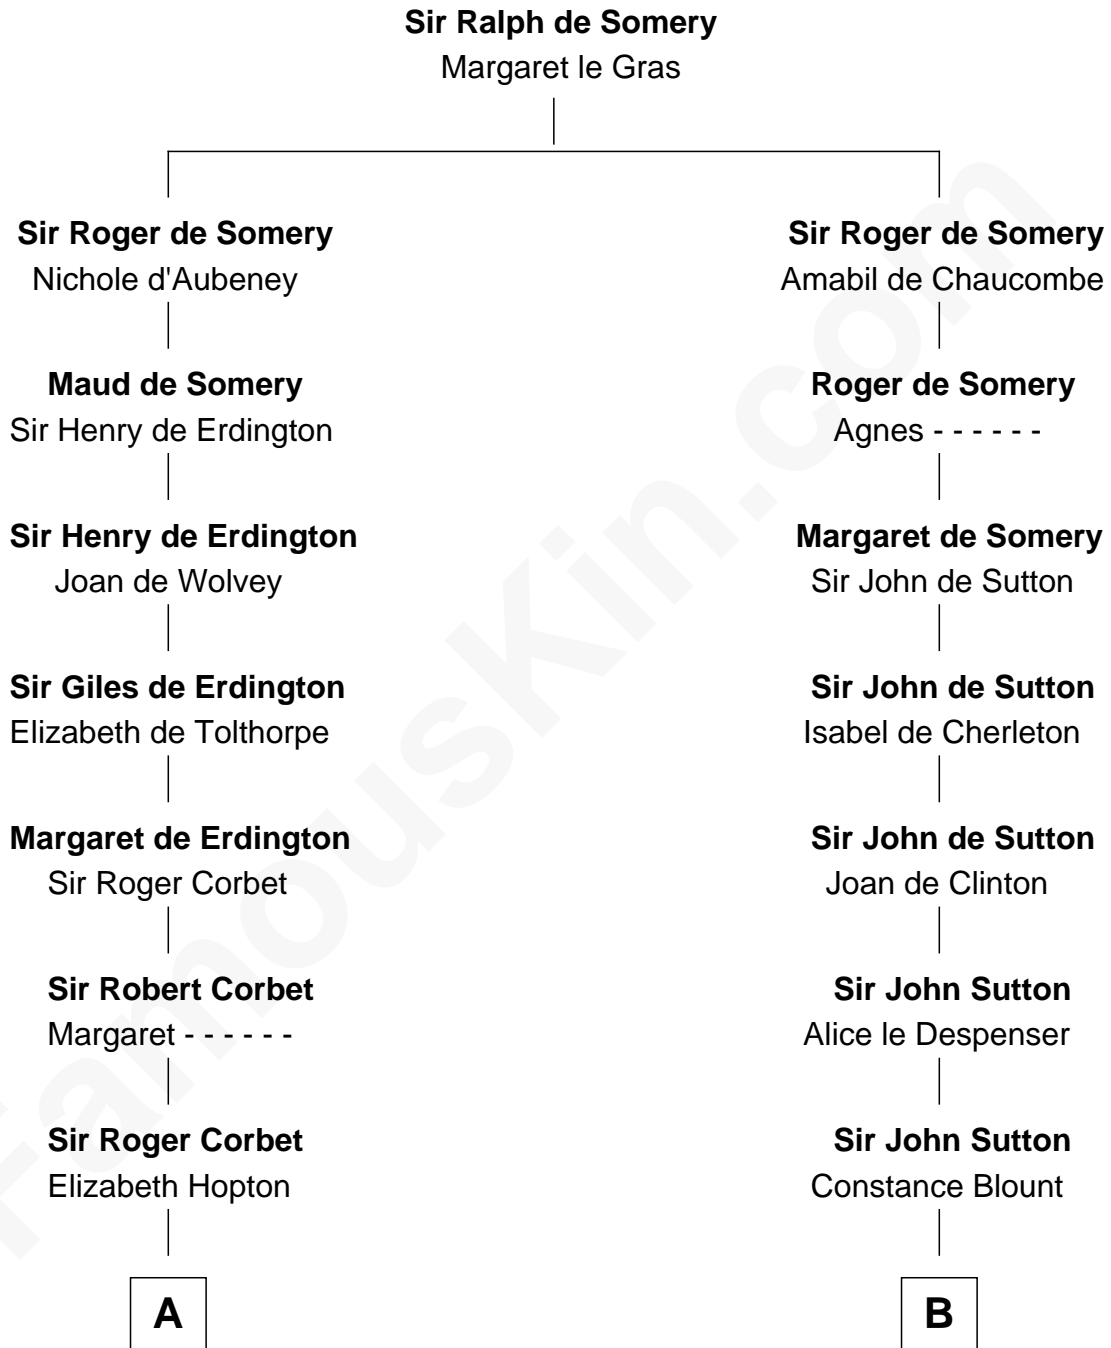

**FamousKin.com**  
**Relationship Chart of**  
**James Russell Lowell**  
*American "Fireside" Poet*

**18th cousin 1 time removed of**  
**DeWitt Clinton**  
*6th Governor of New York*

**C**

**Rebecca Russell**

John Lowell

**Rev. Charles Lowell**  
Harriet Brackett Spence

**James Russell Lowell**  
*American "Fireside" Poet*

**D**

**Gen. James Clinton**

Mary DeWitt

**DeWitt Clinton**  
*6th Governor of New York*

FamousKin.com