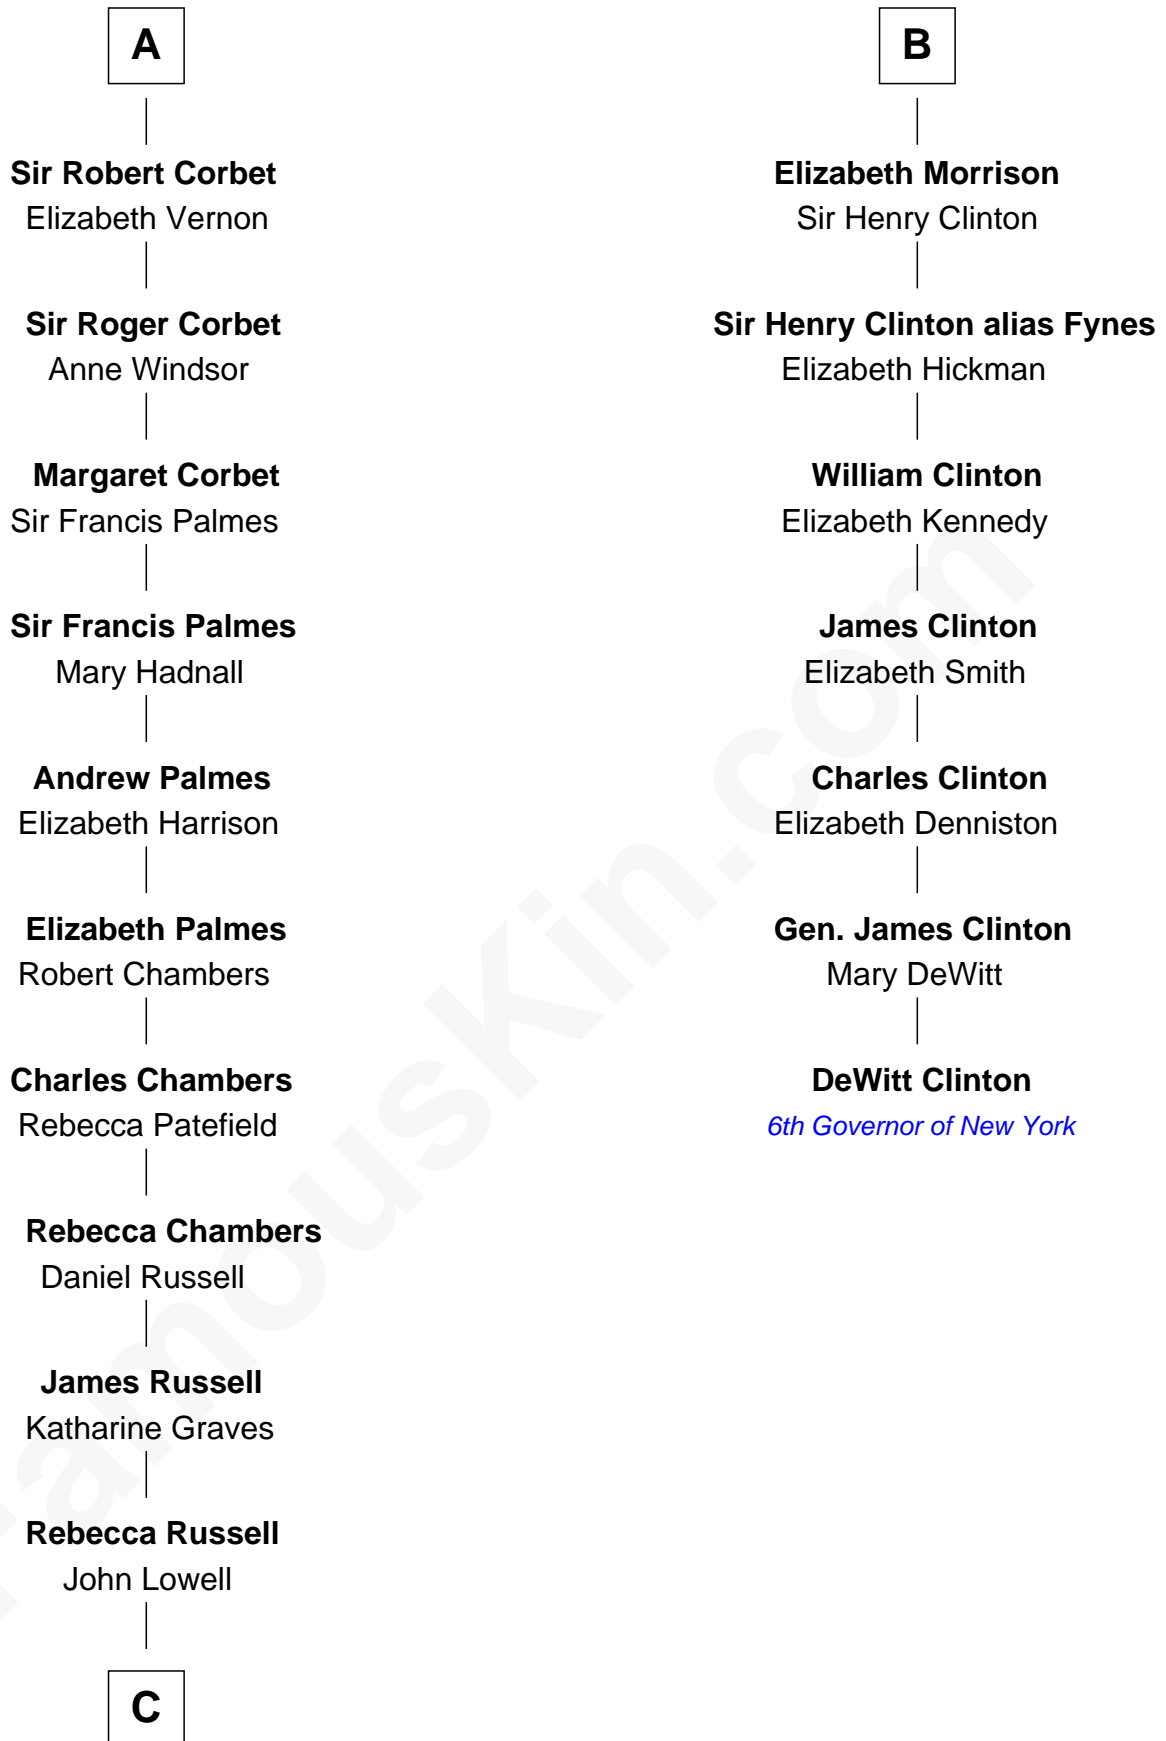

FamousKin.com
Relationship Chart of
James Russell Lowell
American "Fireside" Poet

13th cousin 5 times removed of

DeWitt Clinton
6th Governor of New York

C

Rev. Charles Lowell
Harriet Brackett Spence

James Russell Lowell
American "Fireside" Poet

FamousKin.com