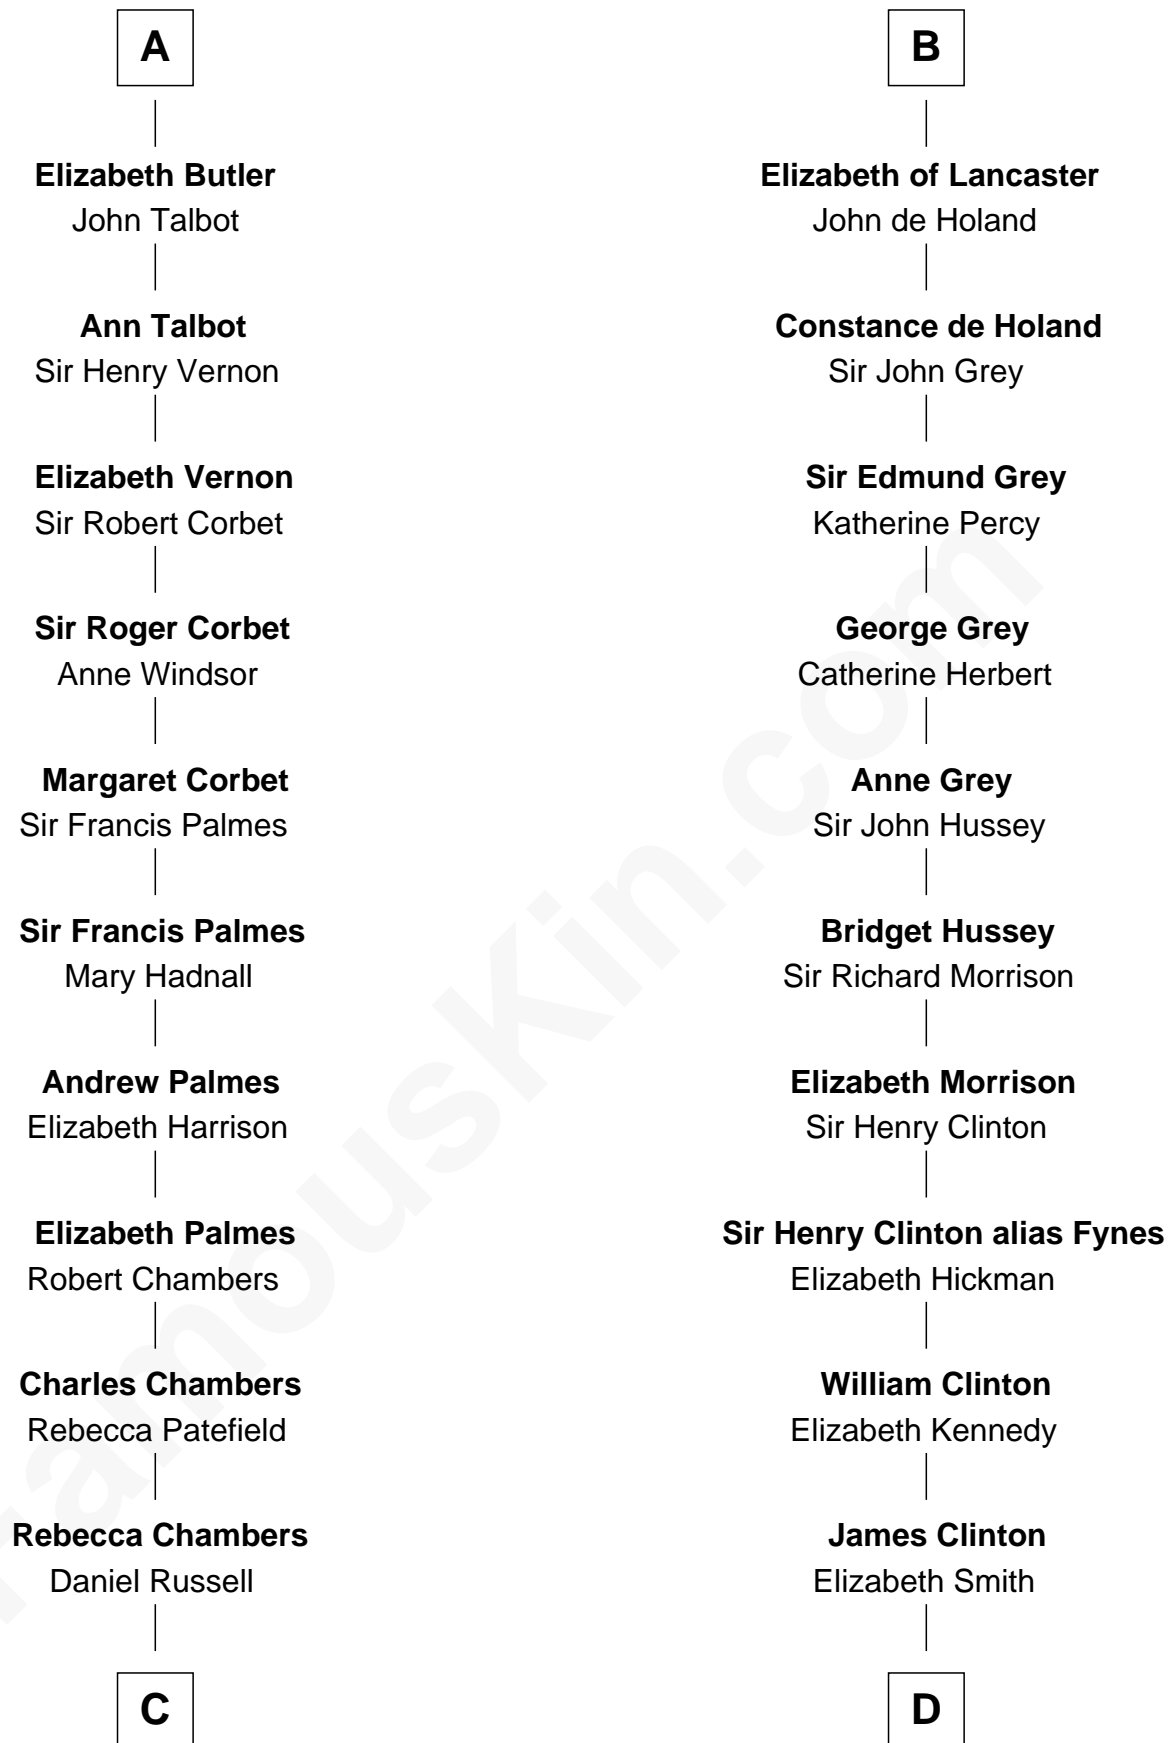

**FamousKin.com**  
**Relationship Chart of**  
**James Russell Lowell**  
*American "Fireside" Poet*

**19th cousin 1 time removed of**  
**DeWitt Clinton**  
*6th Governor of New York*

**C**

**James Russell**  
Katharine Graves

**Rebecca Russell**  
John Lowell

**Rev. Charles Lowell**  
Harriet Brackett Spence

**James Russell Lowell**  
*American "Fireside" Poet*

**D**

**Charles Clinton**  
Elizabeth Denniston

**Gen. James Clinton**  
Mary DeWitt

**DeWitt Clinton**  
*6th Governor of New York*

FamousKin.com