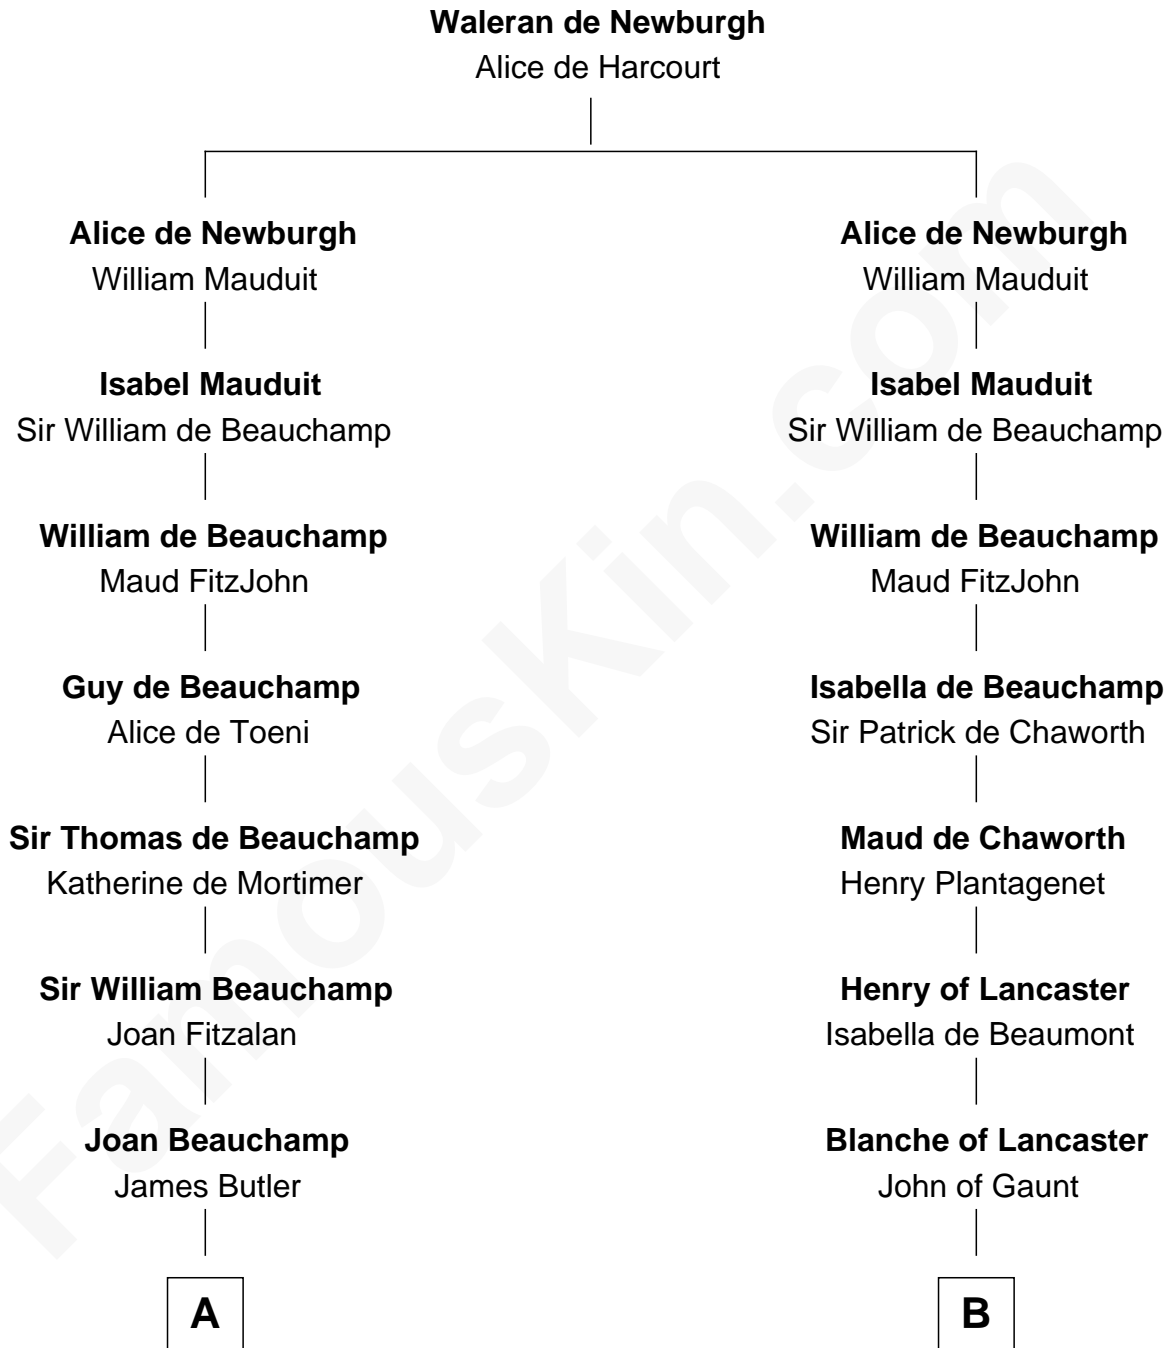

**FamousKin.com**  
**Relationship Chart of**  
**James Russell Lowell**  
*American "Fireside" Poet*

**19th cousin 1 time removed of**  
**DeWitt Clinton**  
*6th Governor of New York*

**C**

**James Russell**  
Katharine Graves

**Rebecca Russell**  
John Lowell

**Rev. Charles Lowell**  
Harriet Brackett Spence

**James Russell Lowell**  
*American "Fireside" Poet*

**D**

**Charles Clinton**  
Elizabeth Denniston

**Gen. James Clinton**  
Mary DeWitt

**DeWitt Clinton**  
*6th Governor of New York*

FamousKin.com