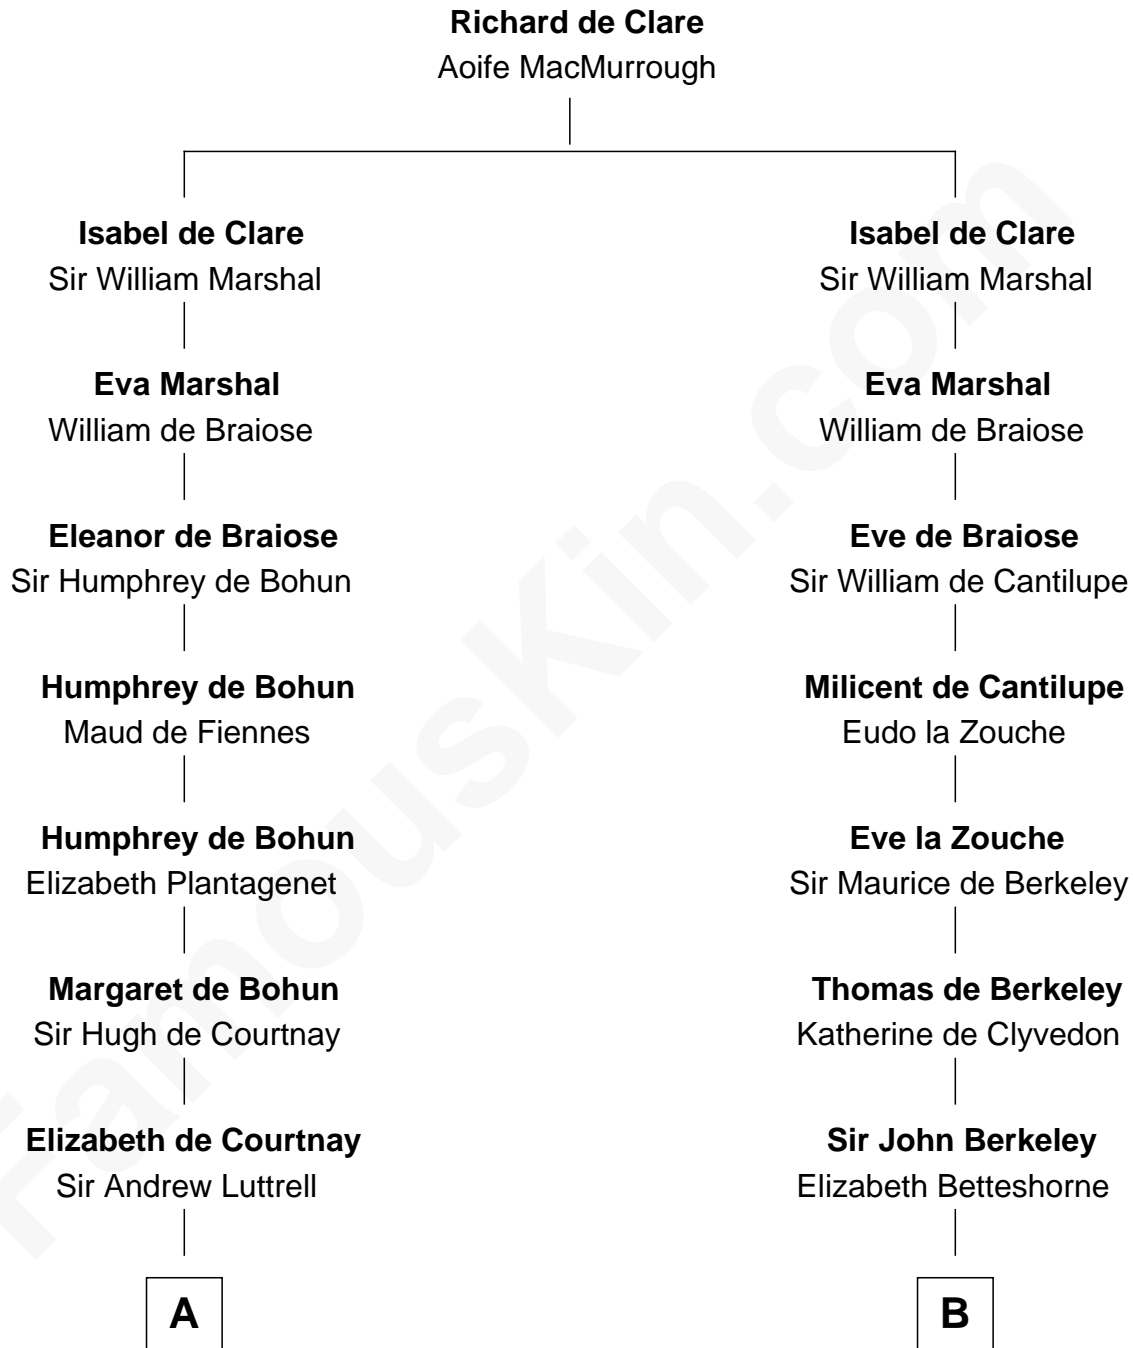

FamousKin.com
Relationship Chart of
James Russell Lowell
American "Fireside" Poet

18th cousin 3 times removed of

DeWitt Clinton
6th Governor of New York

C

Ebenezer Lowell
Elizabeth Shailer

Rev. John Lowell
Sarah Champney

John Lowell
Rebecca Russell

Rev. Charles Lowell
Harriet Brackett Spence

James Russell Lowell
American "Fireside" Poet

D

Gen. James Clinton
Mary DeWitt

DeWitt Clinton
6th Governor of New York

FamousKin.com