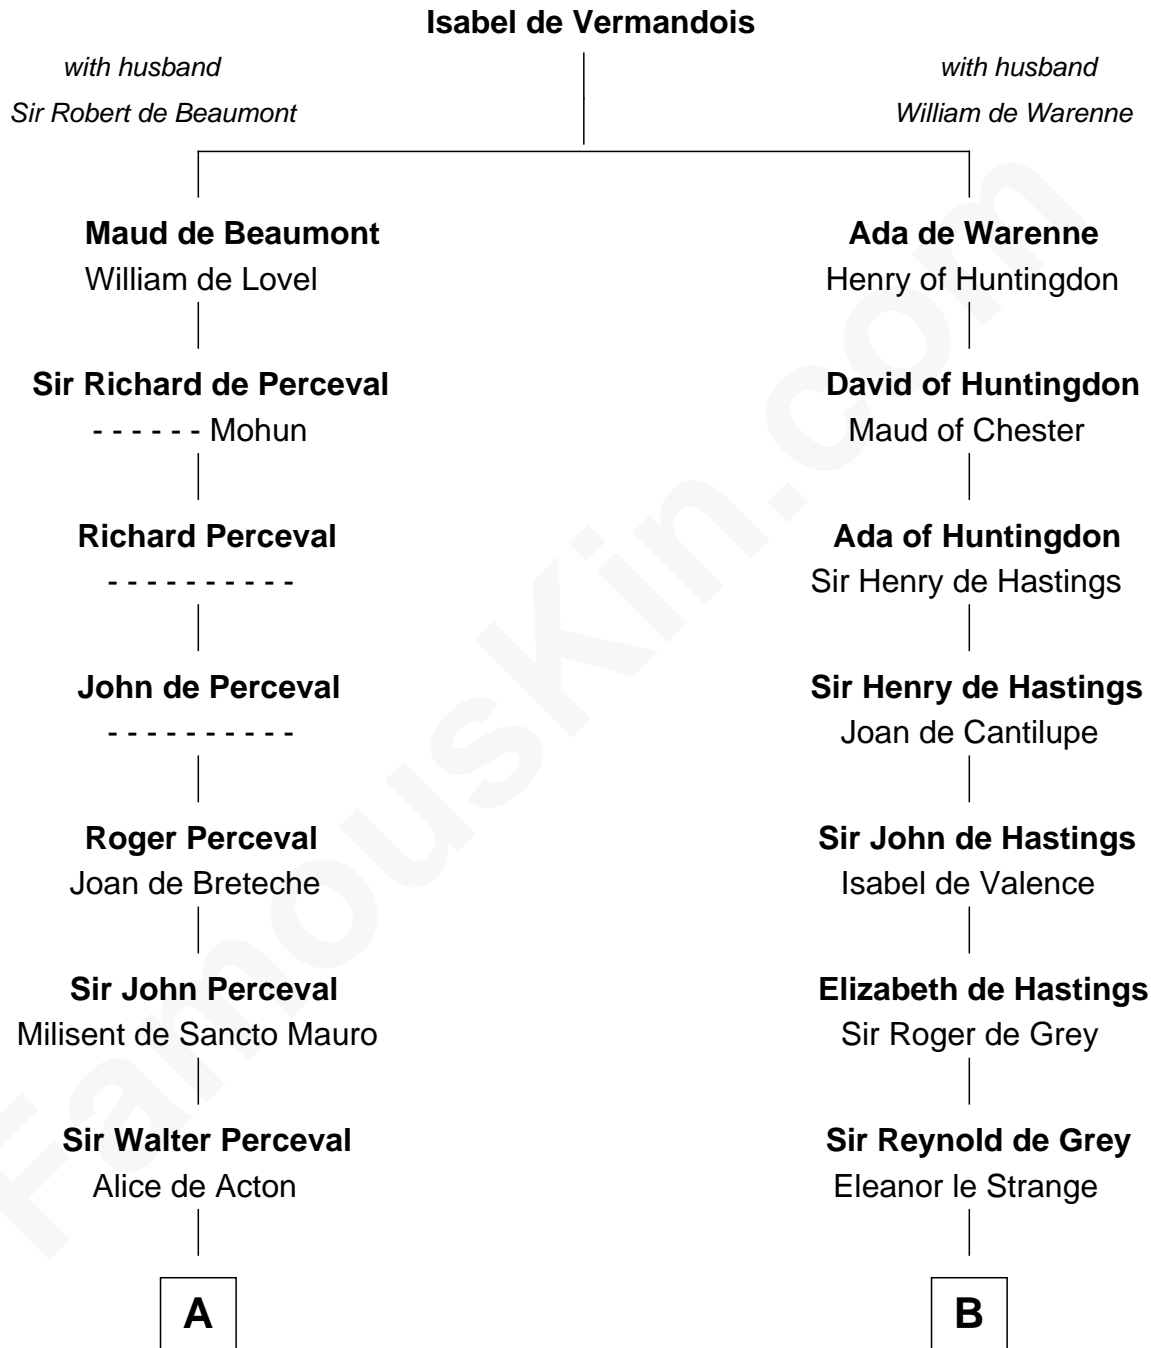

**FamousKin.com**  
**Relationship Chart of**  
**James Russell Lowell**  
*American "Fireside" Poet*

19th cousin 2 times removed of

**DeWitt Clinton**  
*6th Governor of New York*

**C**

**Ebenezer Lowell**  
Elizabeth Shailer

**Gen. James Clinton**  
Mary DeWitt

**DeWitt Clinton**  
*6th Governor of New York*