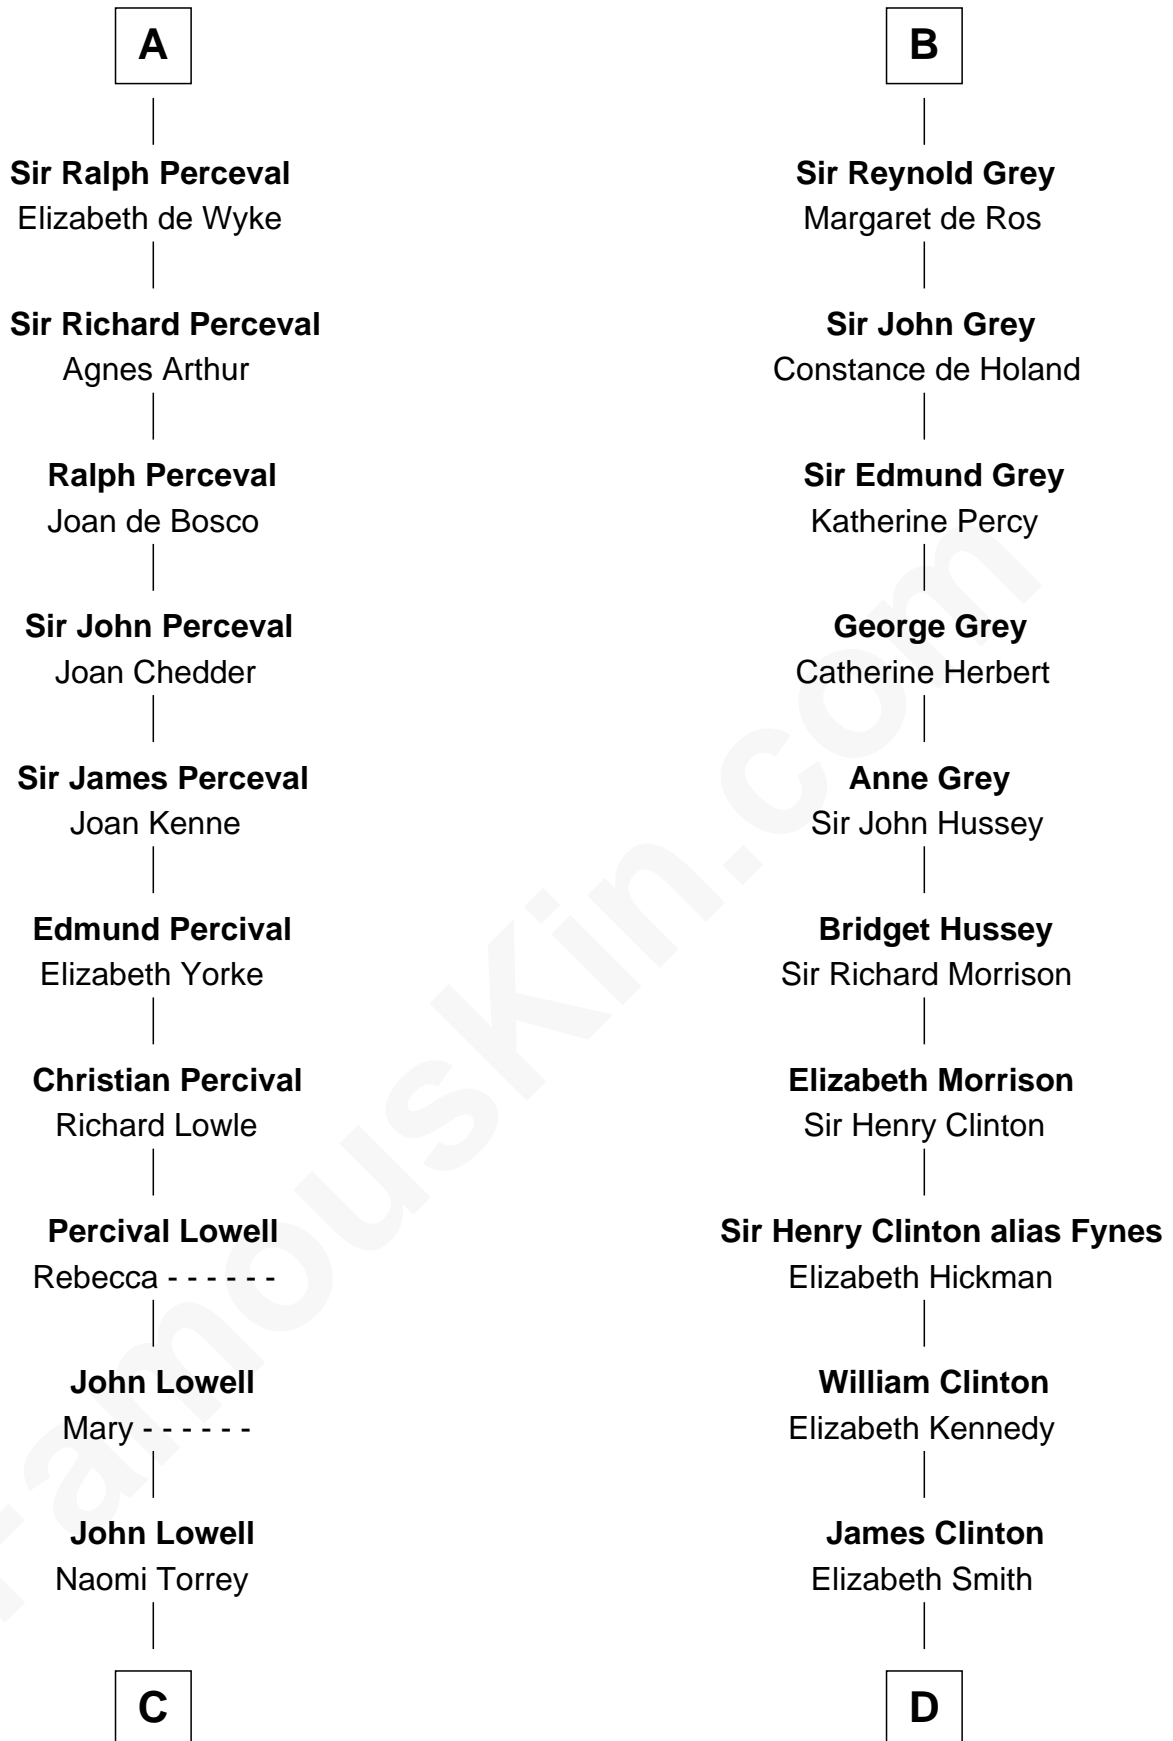

**FamousKin.com**  
**Relationship Chart of**  
**James Russell Lowell**  
*American "Fireside" Poet*

19th cousin 2 times removed of

**DeWitt Clinton**  
*6th Governor of New York*

**C**

**Ebenezer Lowell**  
Elizabeth Shailer

**Gen. James Clinton**  
Mary DeWitt

**DeWitt Clinton**  
*6th Governor of New York*