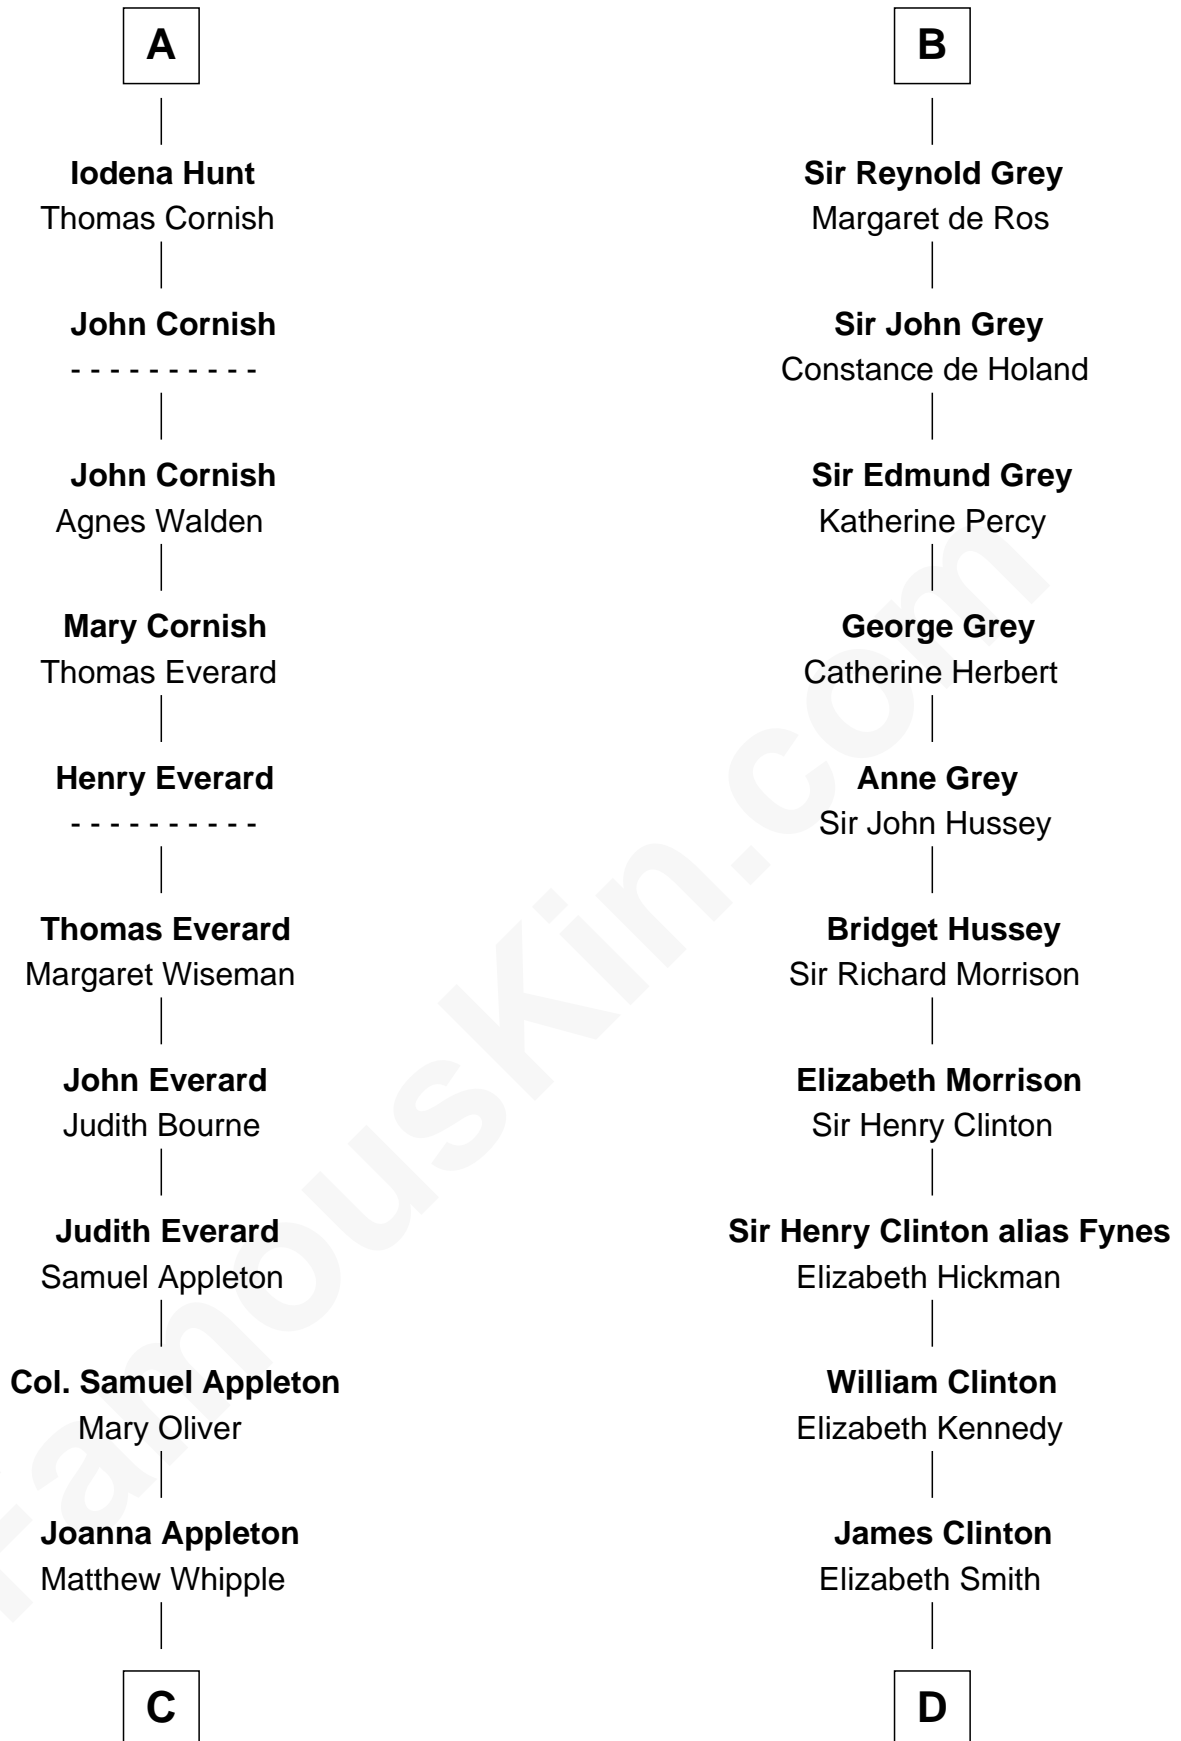

FamousKin.com
Relationship Chart of
James Russell Lowell
American "Fireside" Poet

19th cousin 2 times removed of

DeWitt Clinton
6th Governor of New York

C

William Whipple

Mary Cutts

Mary Whipple

Robert Traill

Elizabeth Denniston

Gen. James Clinton

Mary DeWitt

DeWitt Clinton

6th Governor of New York

FamousKin.com