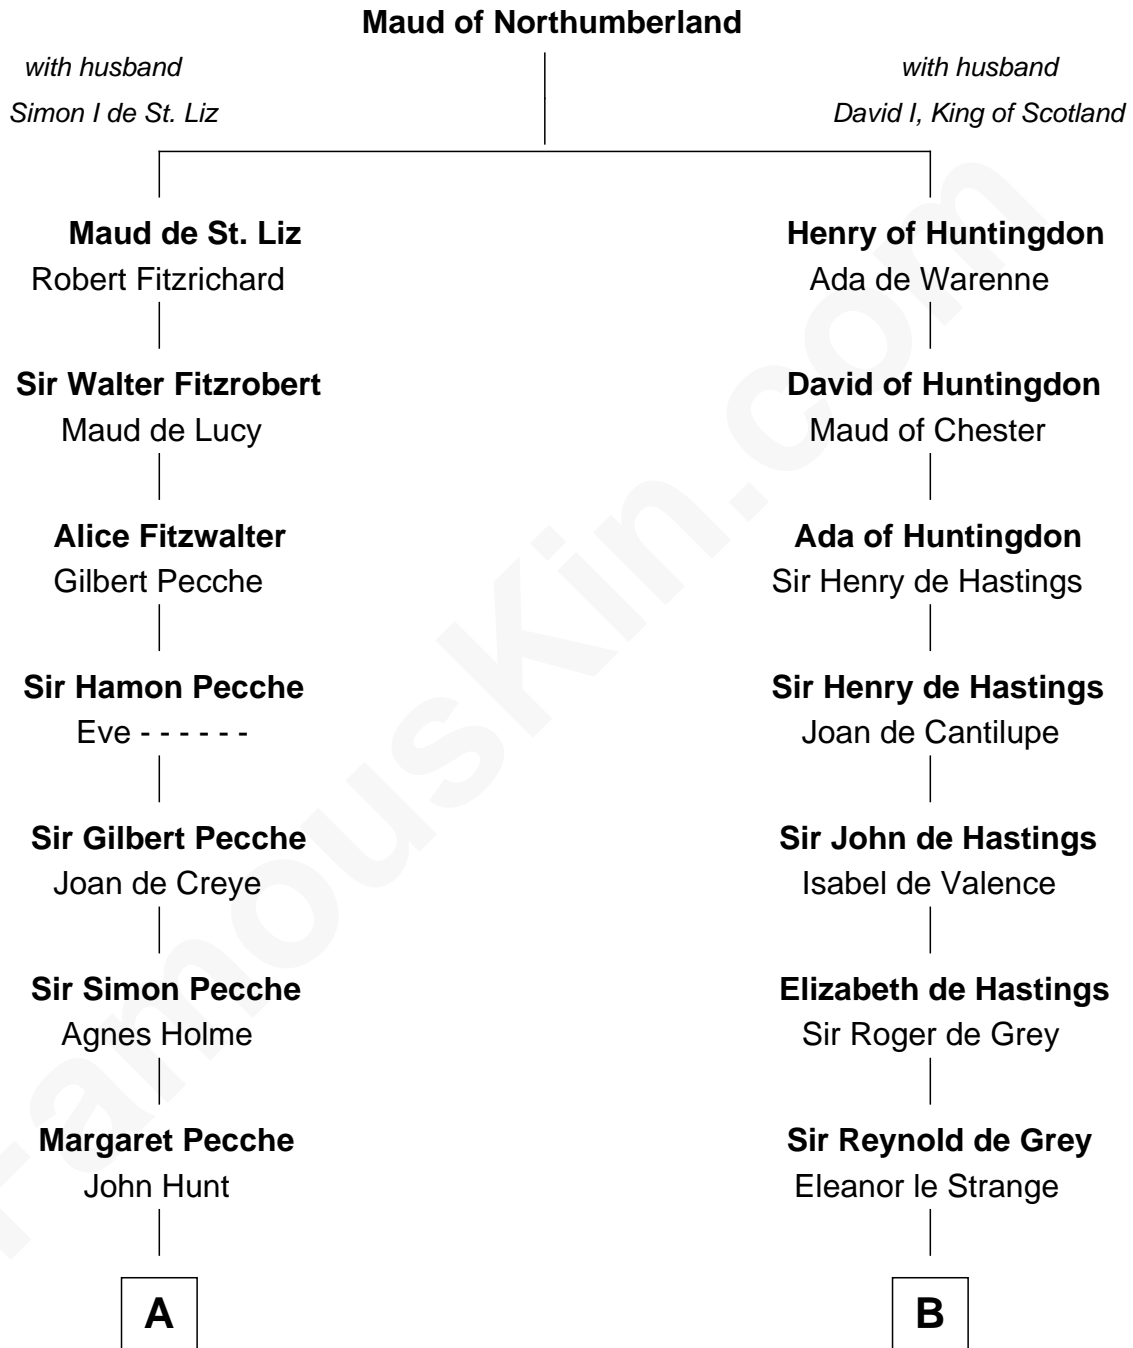

FamousKin.com
Relationship Chart of
James Russell Lowell
American "Fireside" Poet

19th cousin 2 times removed of

DeWitt Clinton
6th Governor of New York

C

William Whipple

Mary Cutts

Mary Whipple

Robert Traill

Elizabeth Denniston

Gen. James Clinton

Mary DeWitt

DeWitt Clinton

6th Governor of New York

FamousKin.com