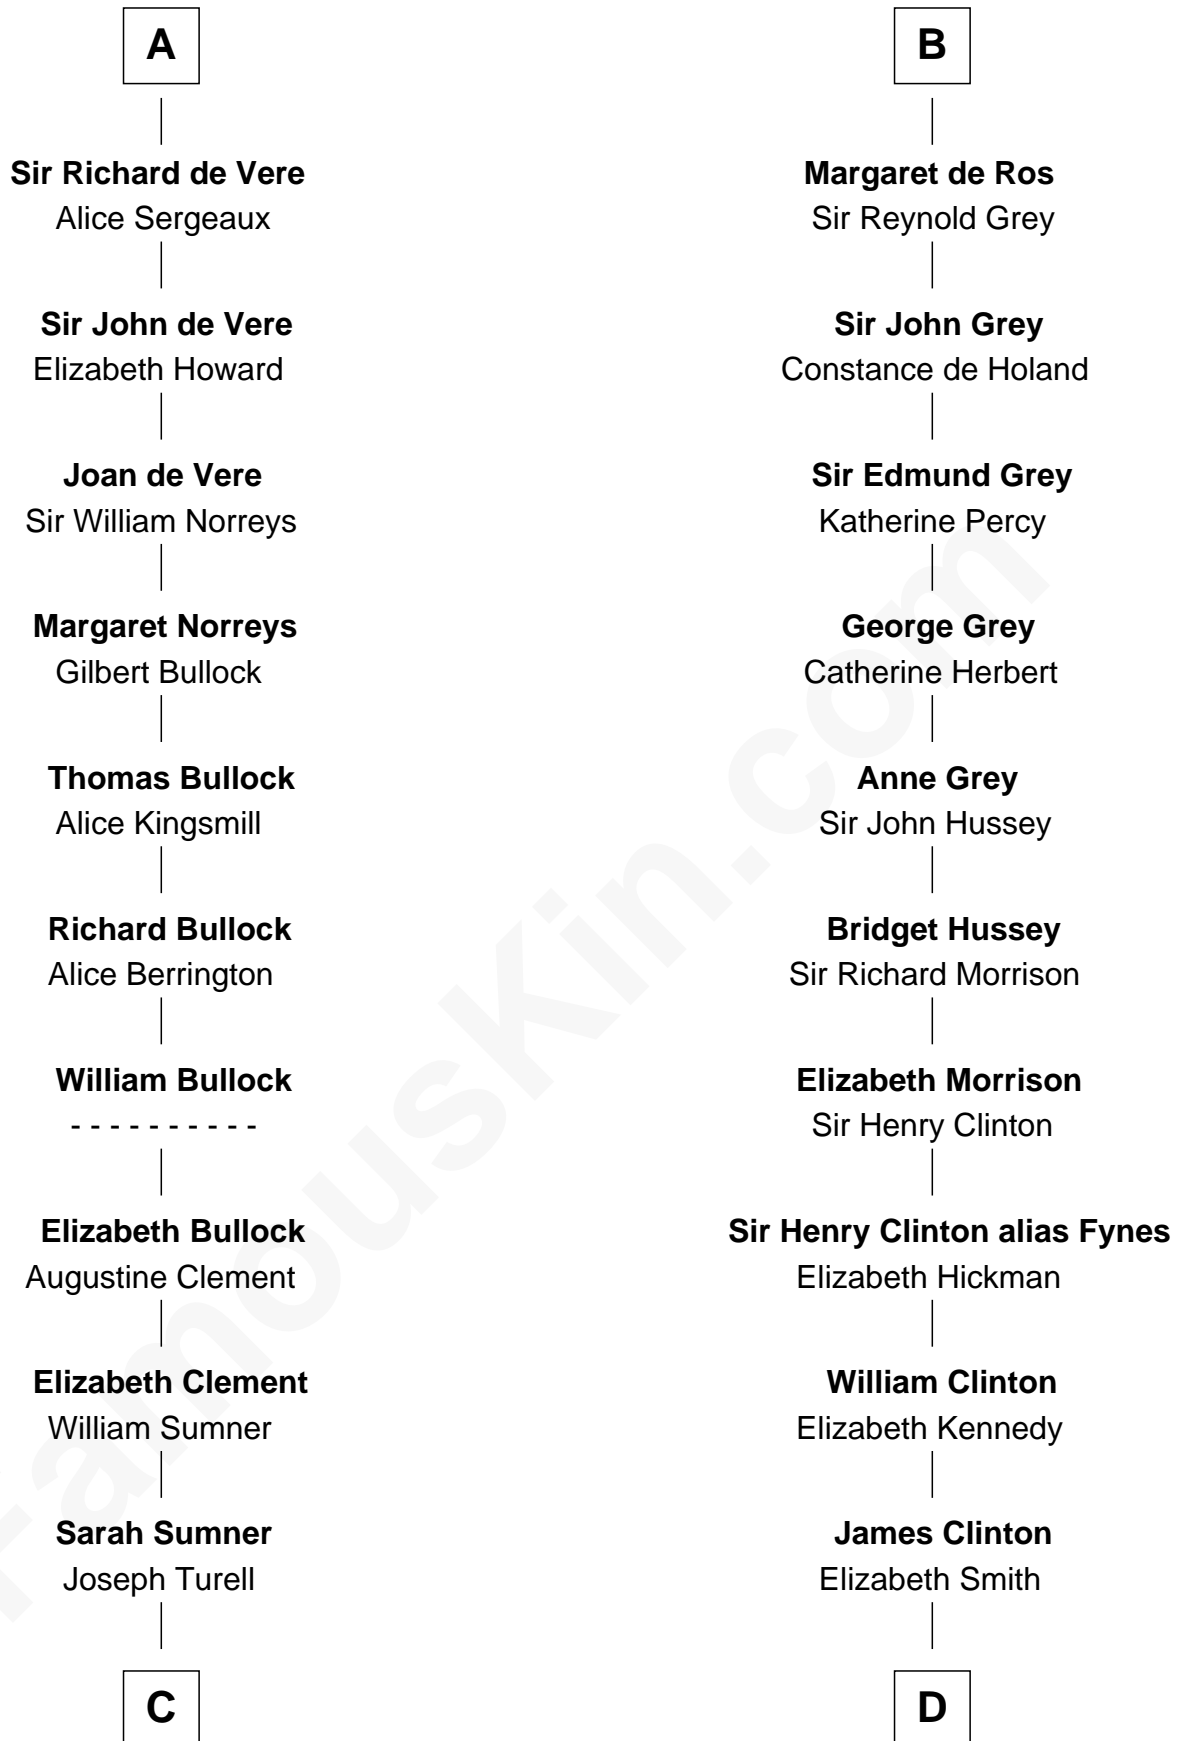

FamousKin.com
Relationship Chart of
James Russell Lowell
American "Fireside" Poet

19th cousin 2 times removed of

DeWitt Clinton
6th Governor of New York

Robert de Bermingham

C

Sarah Turell
Noah Champney

Sarah Champney
Rev. John Lowell