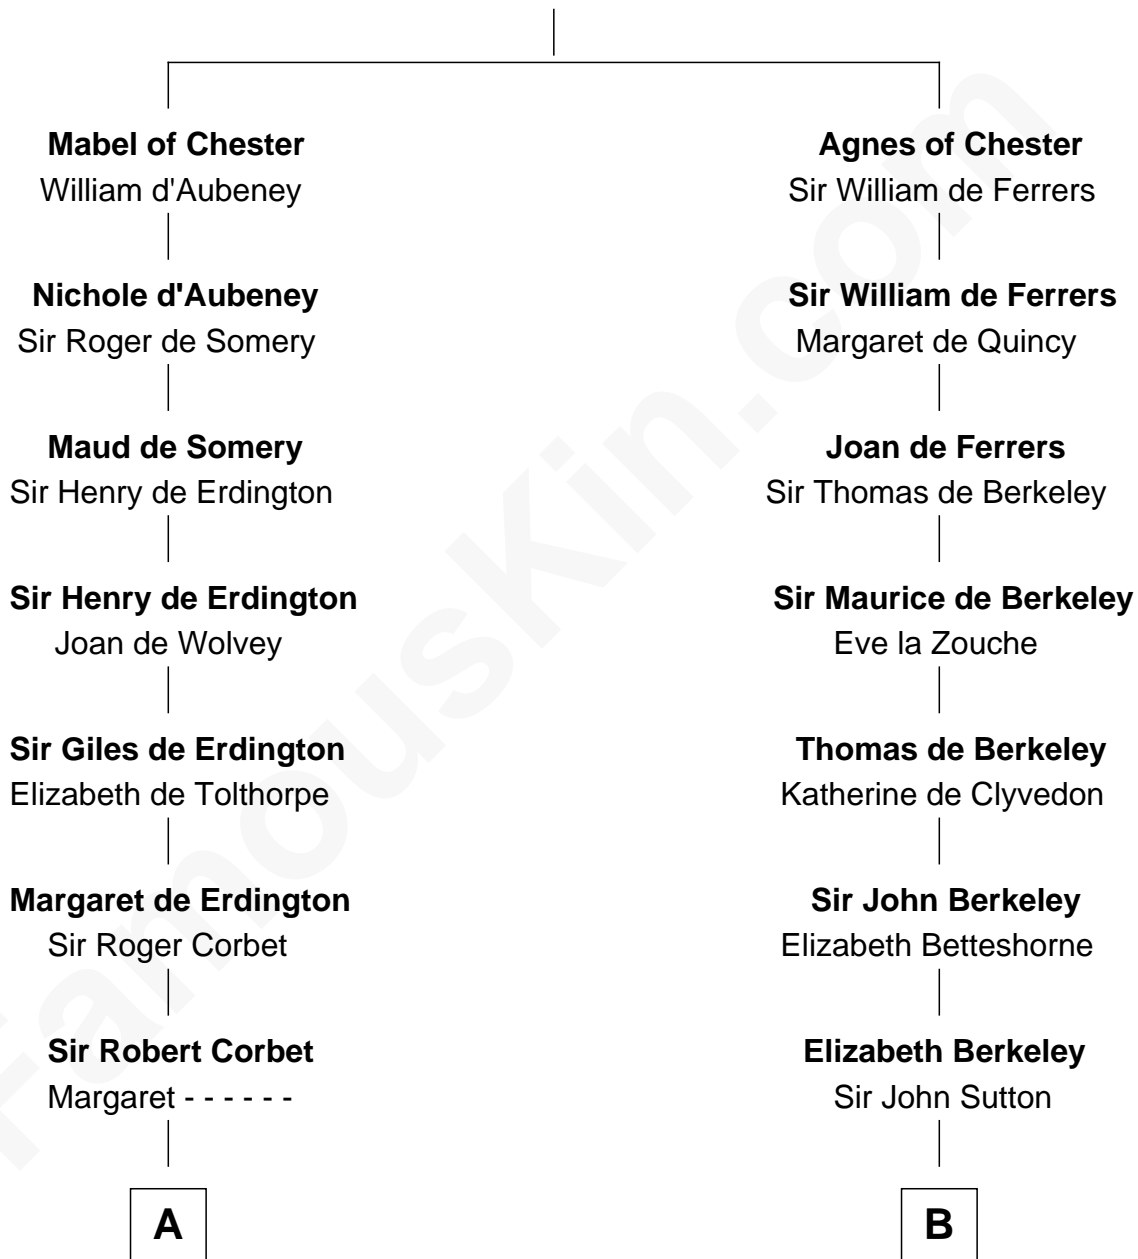

FamousKin.com
Relationship Chart of
James Russell Lowell
American "Fireside" Poet

17th cousin 3 times removed of

DeWitt Clinton
6th Governor of New York

Hugh de Kevelioc
 Bertrade de Montfort

C

James Russell
Katharine Graves