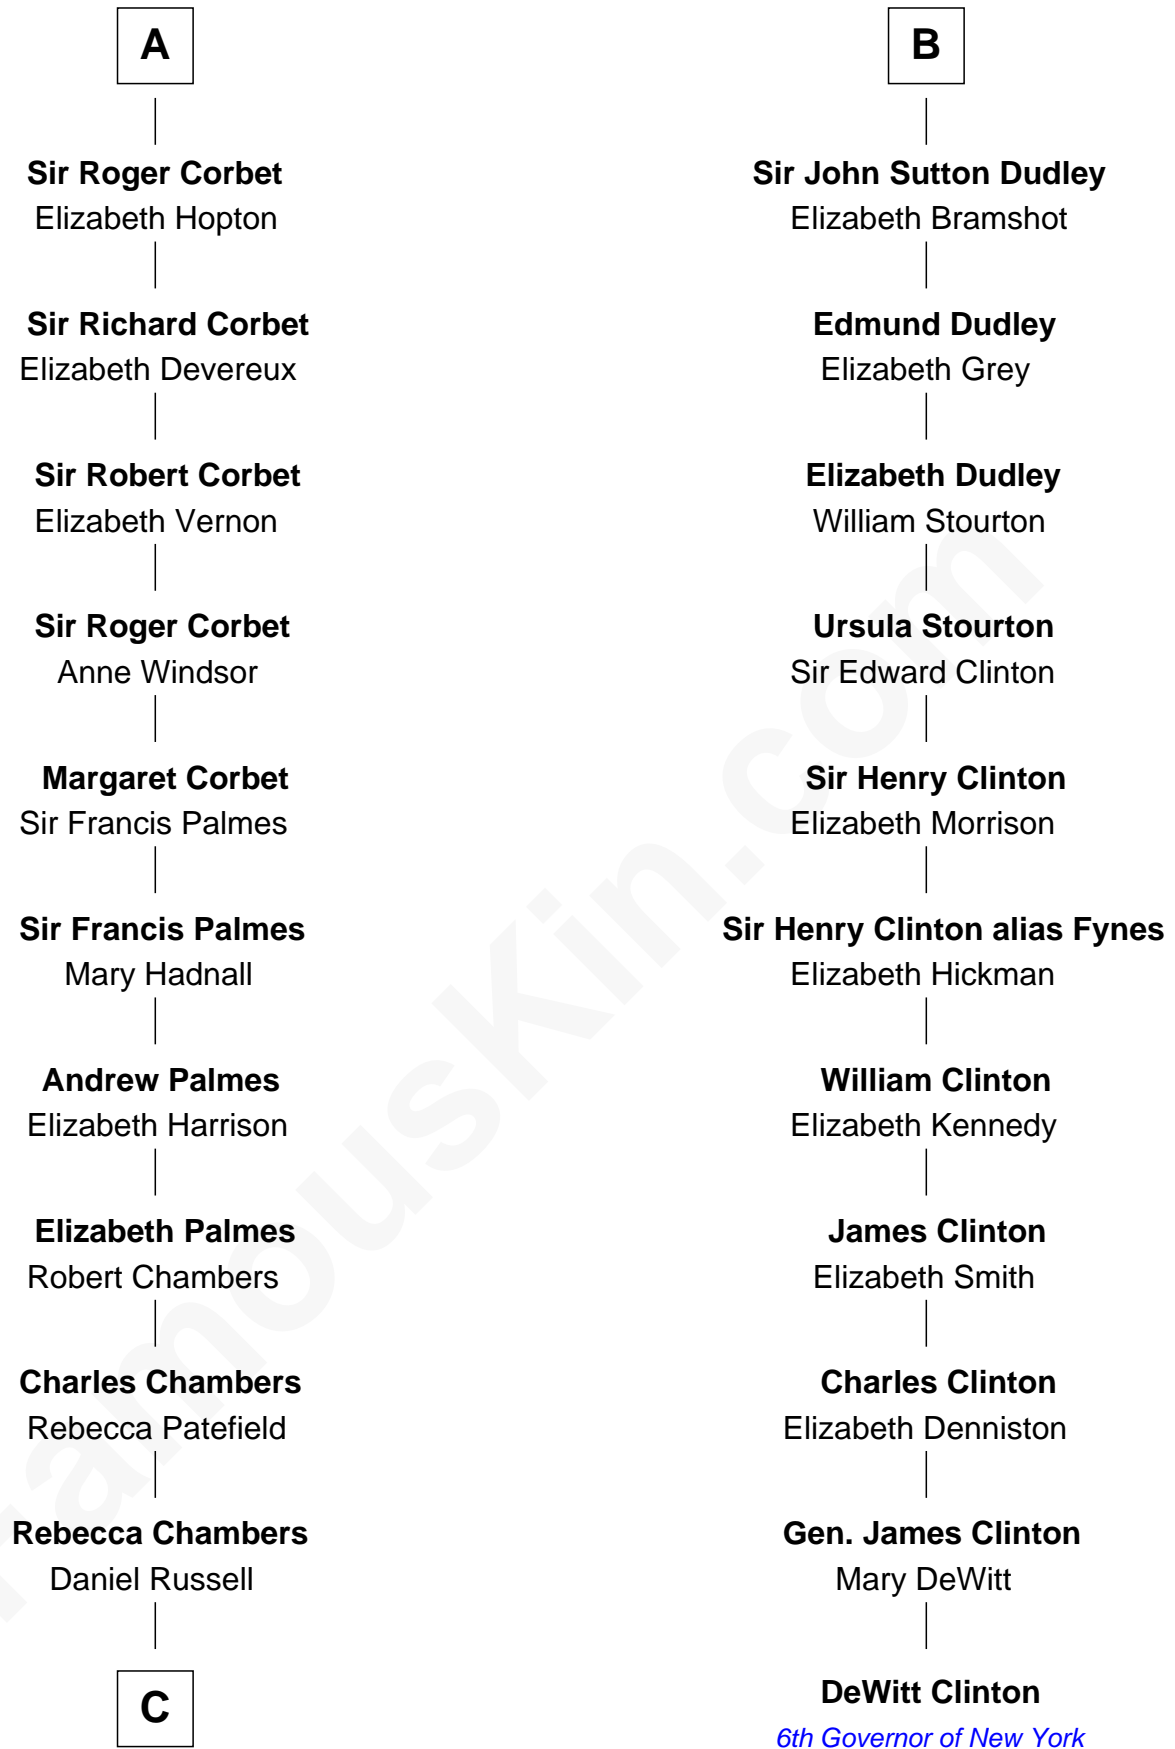

FamousKin.com
Relationship Chart of
James Russell Lowell
American "Fireside" Poet

17th cousin 3 times removed of

DeWitt Clinton
6th Governor of New York

Hugh de Kevelioc
 Bertrade de Montfort

C

James Russell
Katharine Graves