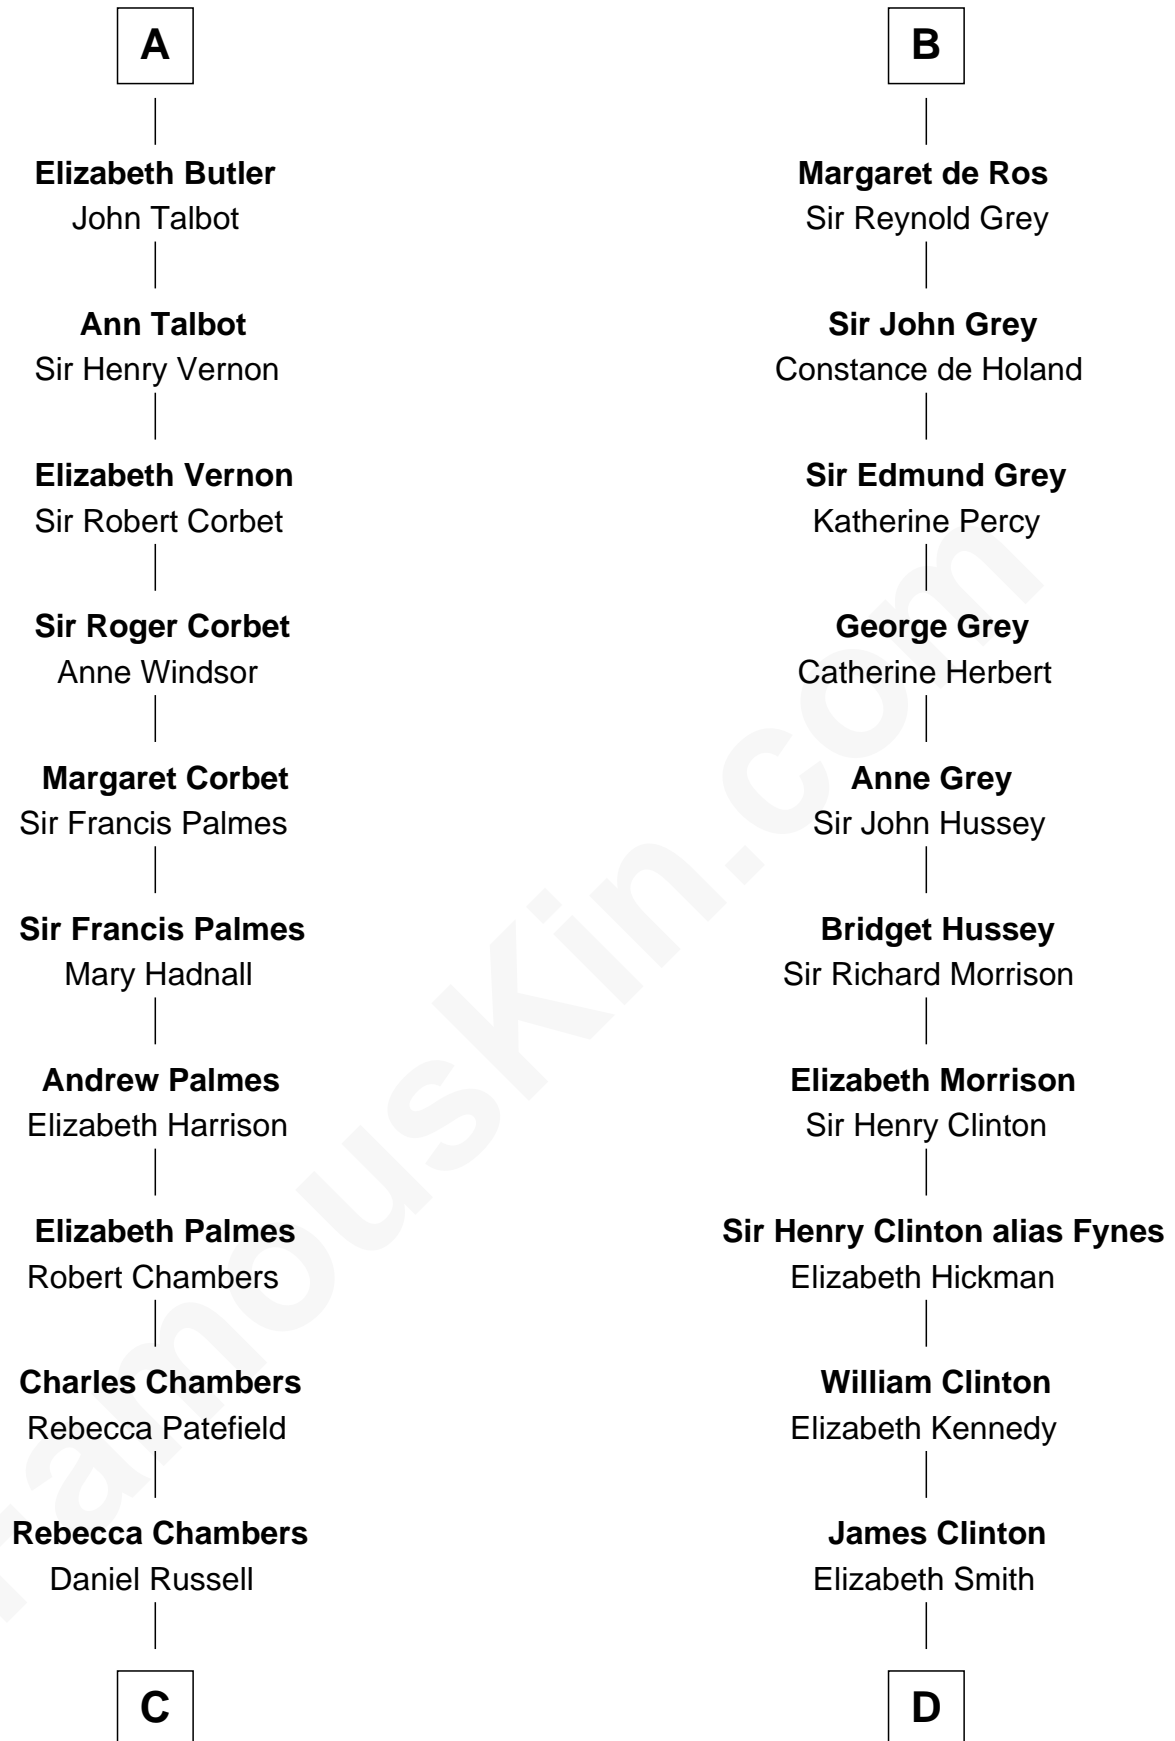

**FamousKin.com**  
**Relationship Chart of**  
**James Russell Lowell**  
*American "Fireside" Poet*

**19th cousin 1 time removed of**  
**DeWitt Clinton**  
*6th Governor of New York*

**C**

**James Russell**  
Katharine Graves

**DeWitt Clinton**  
*6th Governor of New York*

FamousKin.com