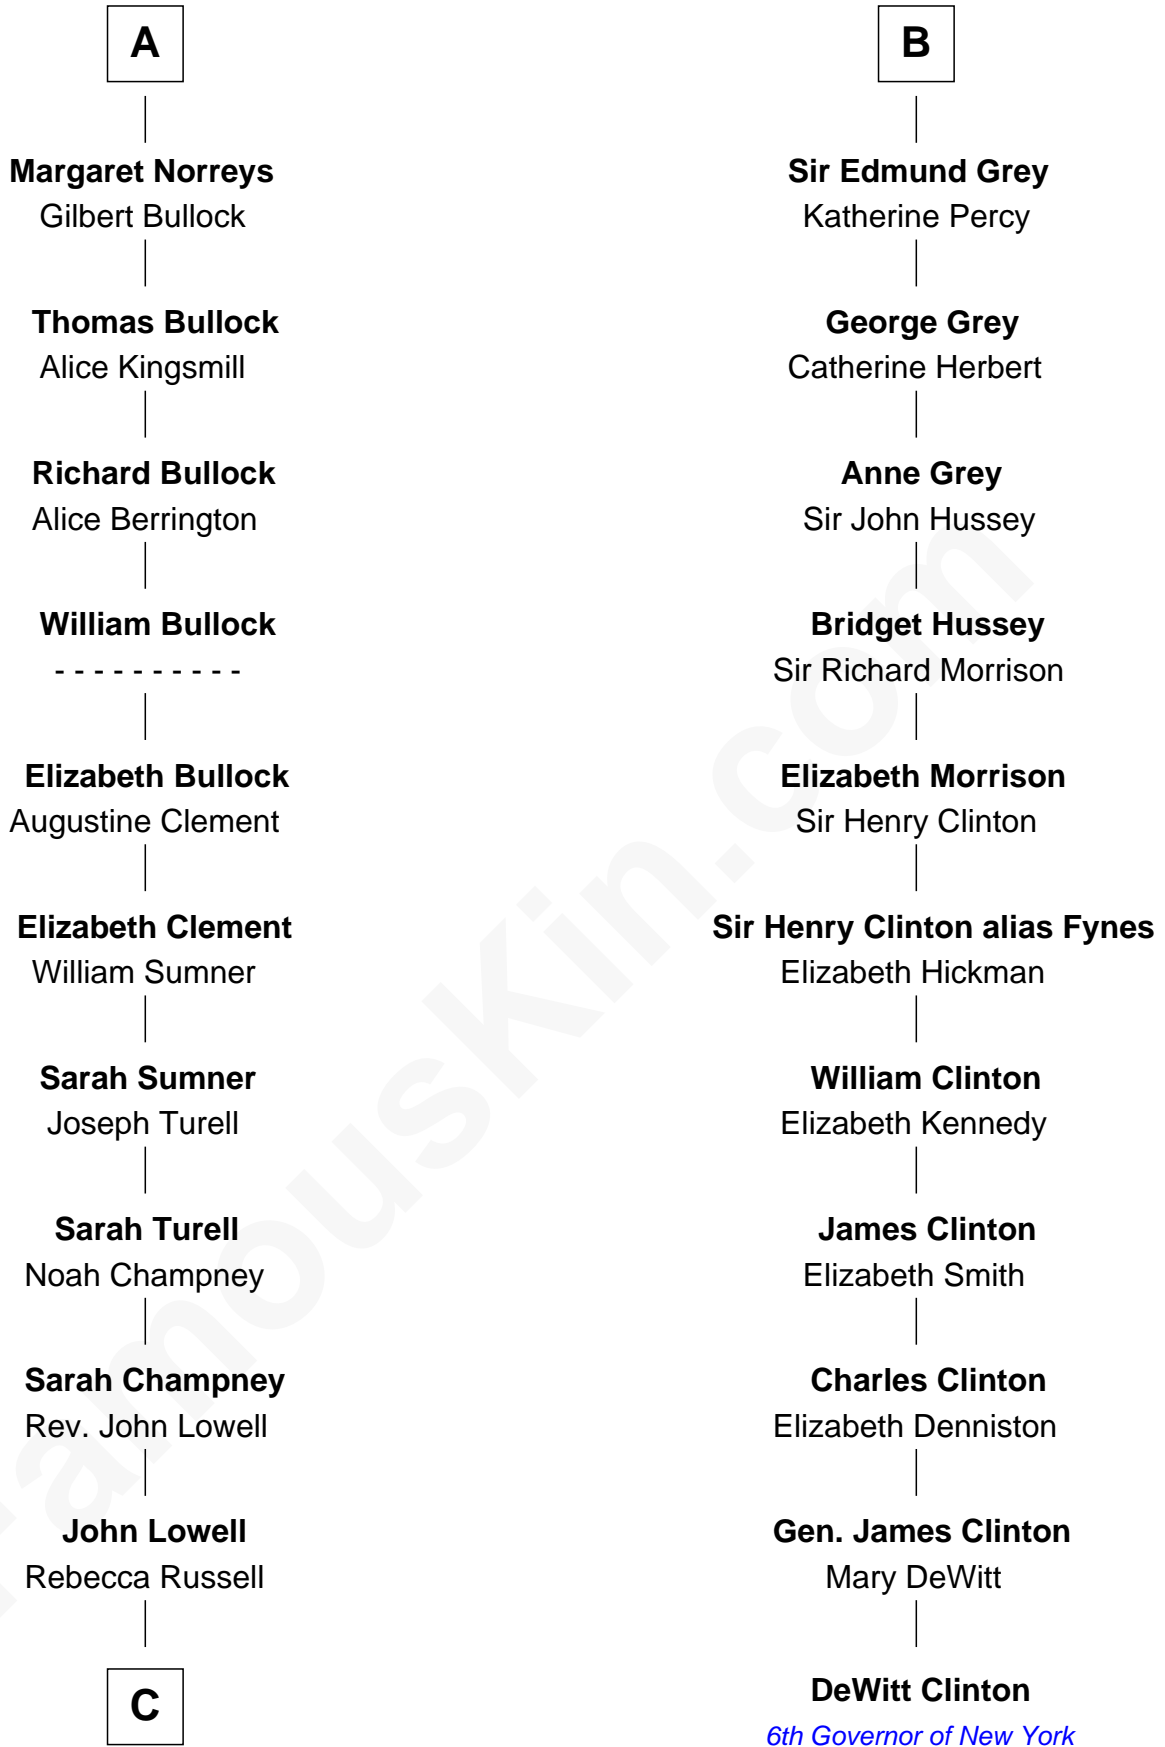

FamousKin.com
Relationship Chart of
James Russell Lowell
American "Fireside" Poet

17th cousin 1 time removed of
DeWitt Clinton
6th Governor of New York

C

Rev. Charles Lowell
Harriet Brackett Spence

James Russell Lowell
American "Fireside" Poet

FamousKin.com