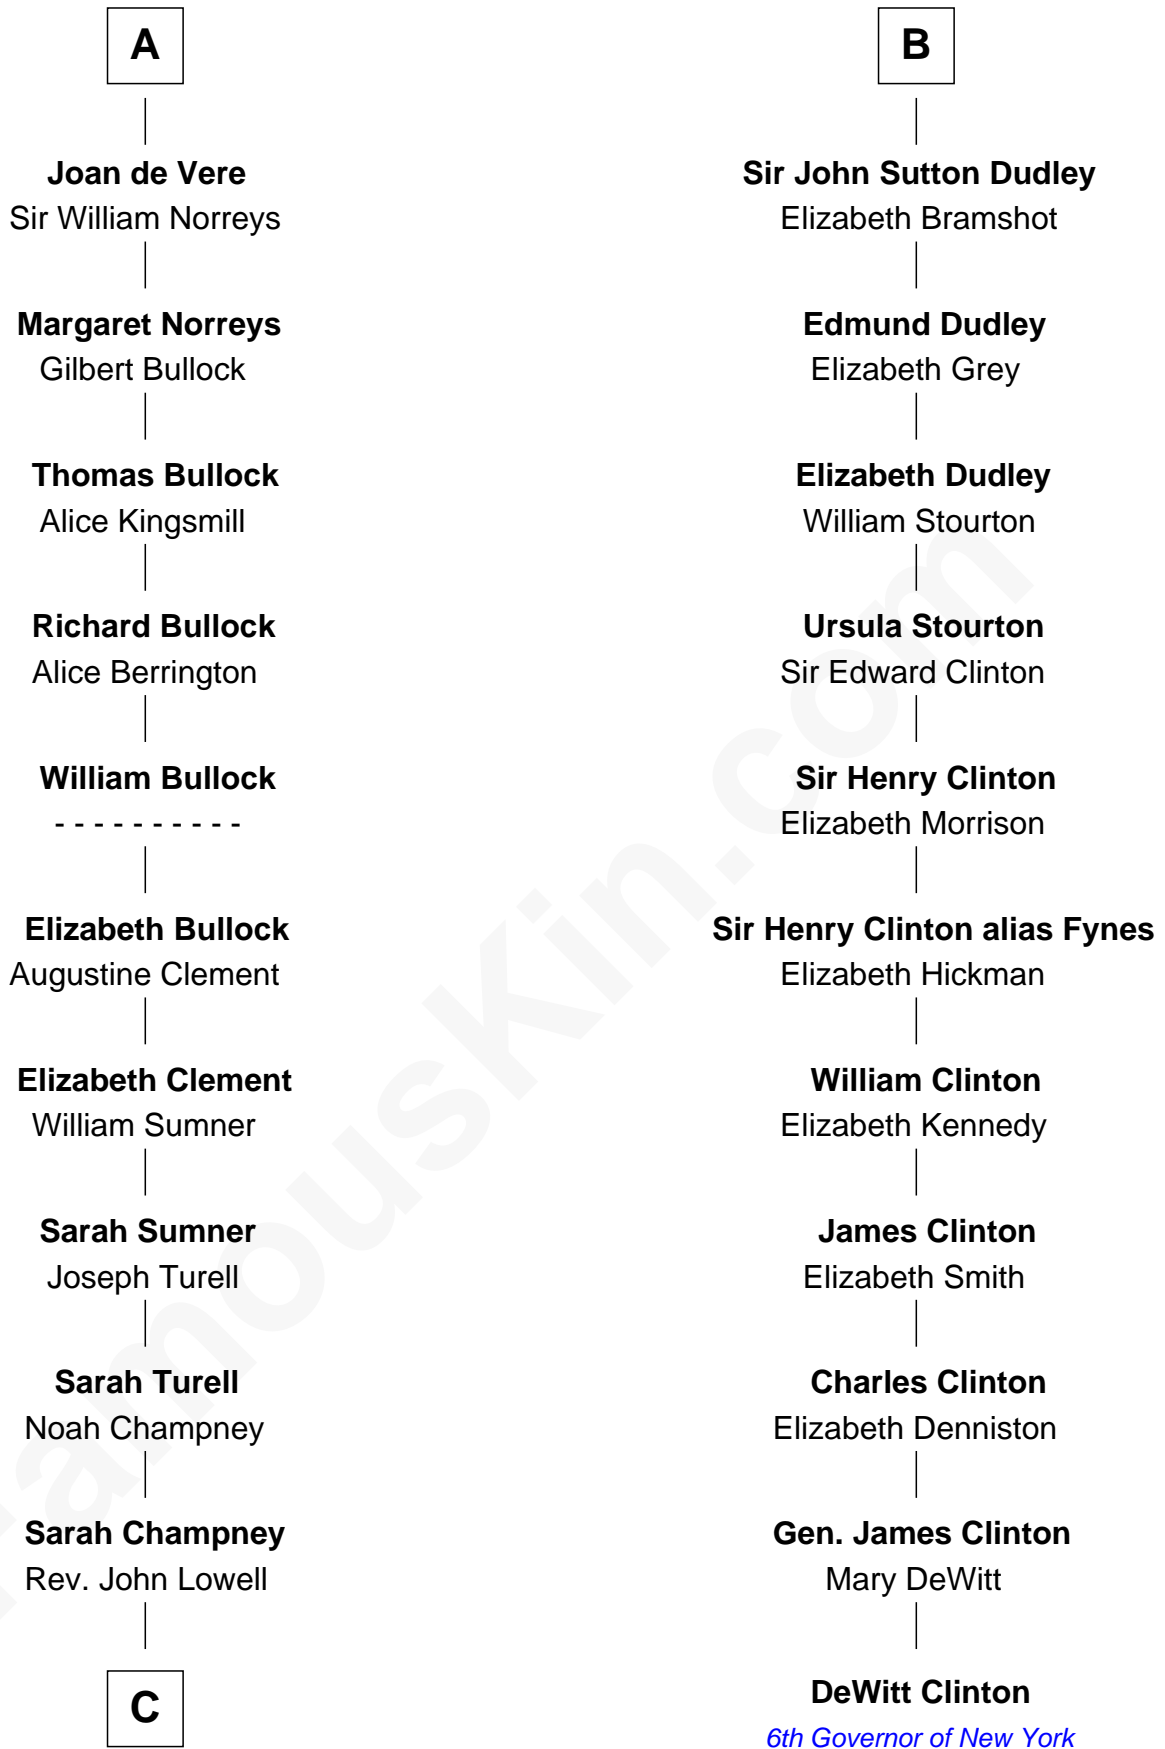

FamousKin.com
Relationship Chart of
James Russell Lowell
American "Fireside" Poet

17th cousin 2 times removed of

DeWitt Clinton
6th Governor of New York

C

John Lowell

Rebecca Russell

Rev. Charles Lowell

Harriet Brackett Spence

James Russell Lowell

American "Fireside" Poet

FamousKin.com