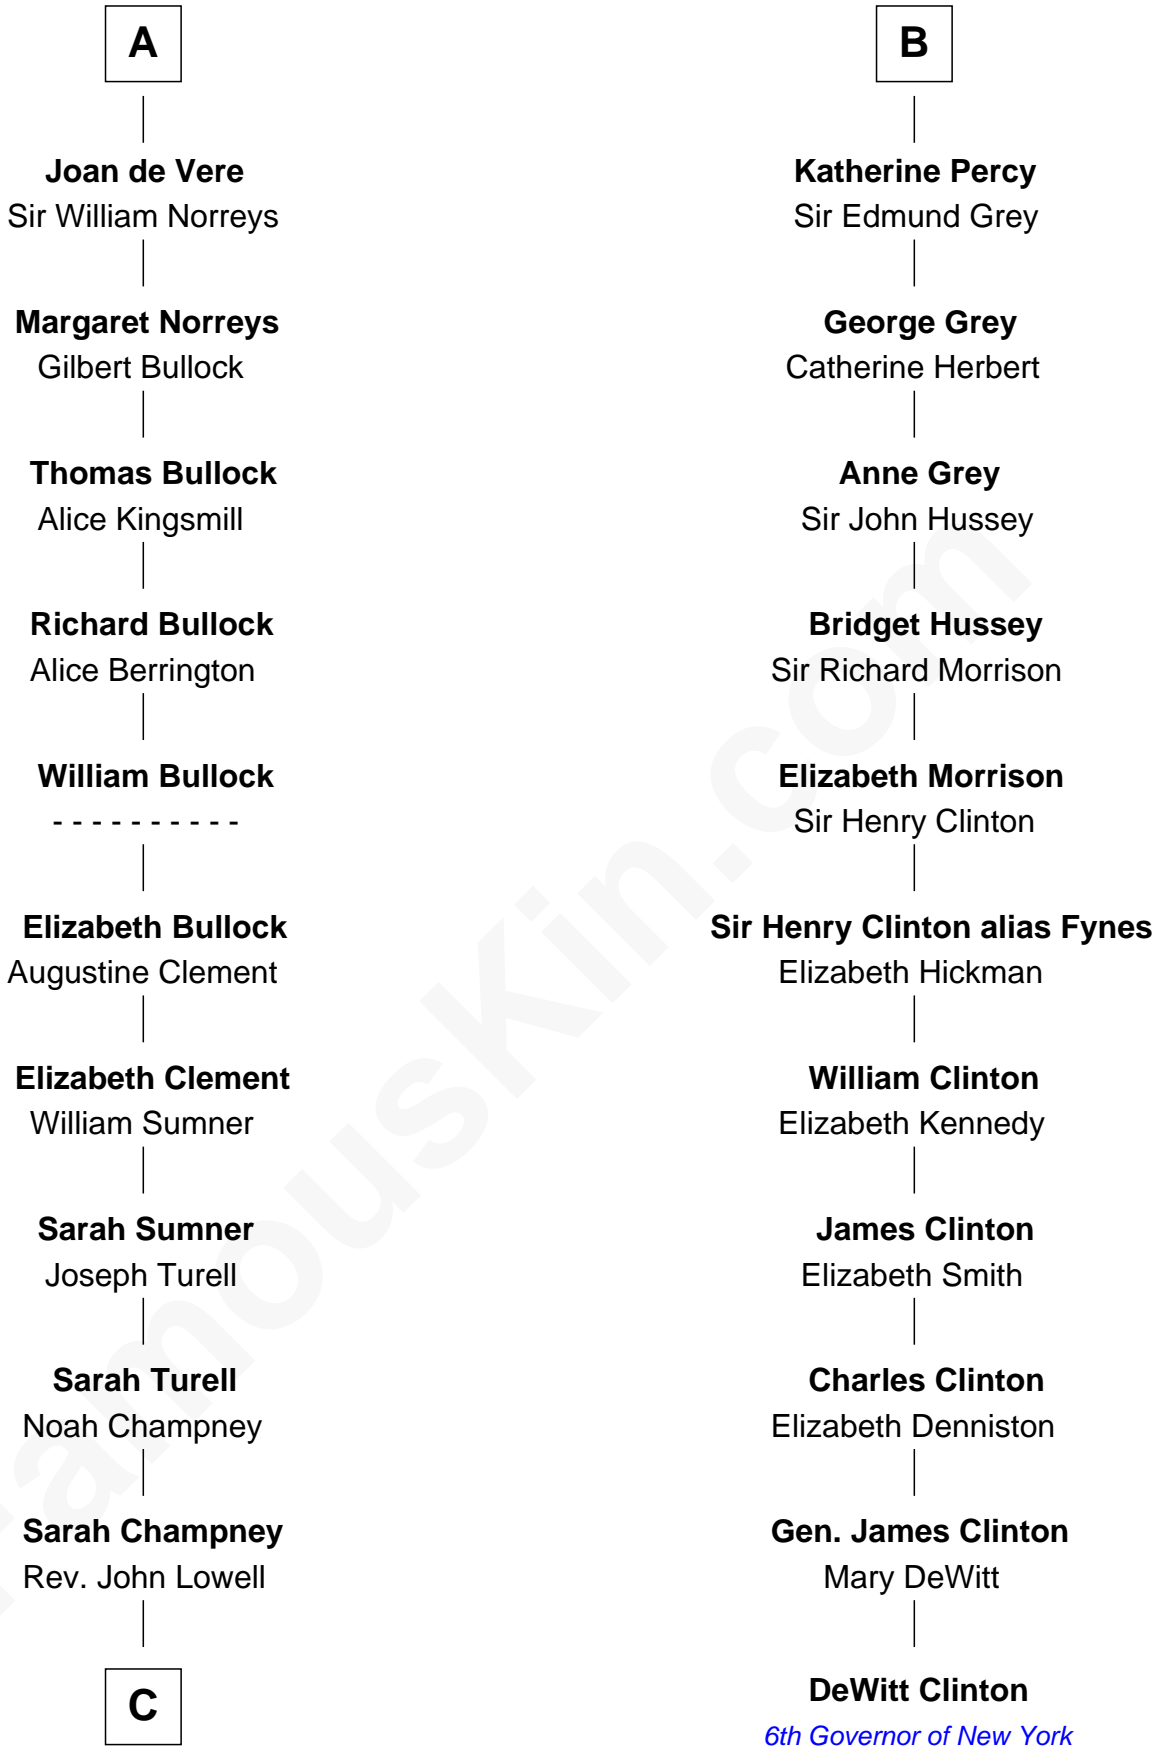

**FamousKin.com**  
**Relationship Chart of**  
**James Russell Lowell**  
*American "Fireside" Poet*

17th cousin 2 times removed of

**DeWitt Clinton**  
*6th Governor of New York*

**C**

—  
**John Lowell**

Rebecca Russell

—  
**Rev. Charles Lowell**

Harriet Brackett Spence

—  
**James Russell Lowell**

*American "Fireside" Poet*

FamousKin.com