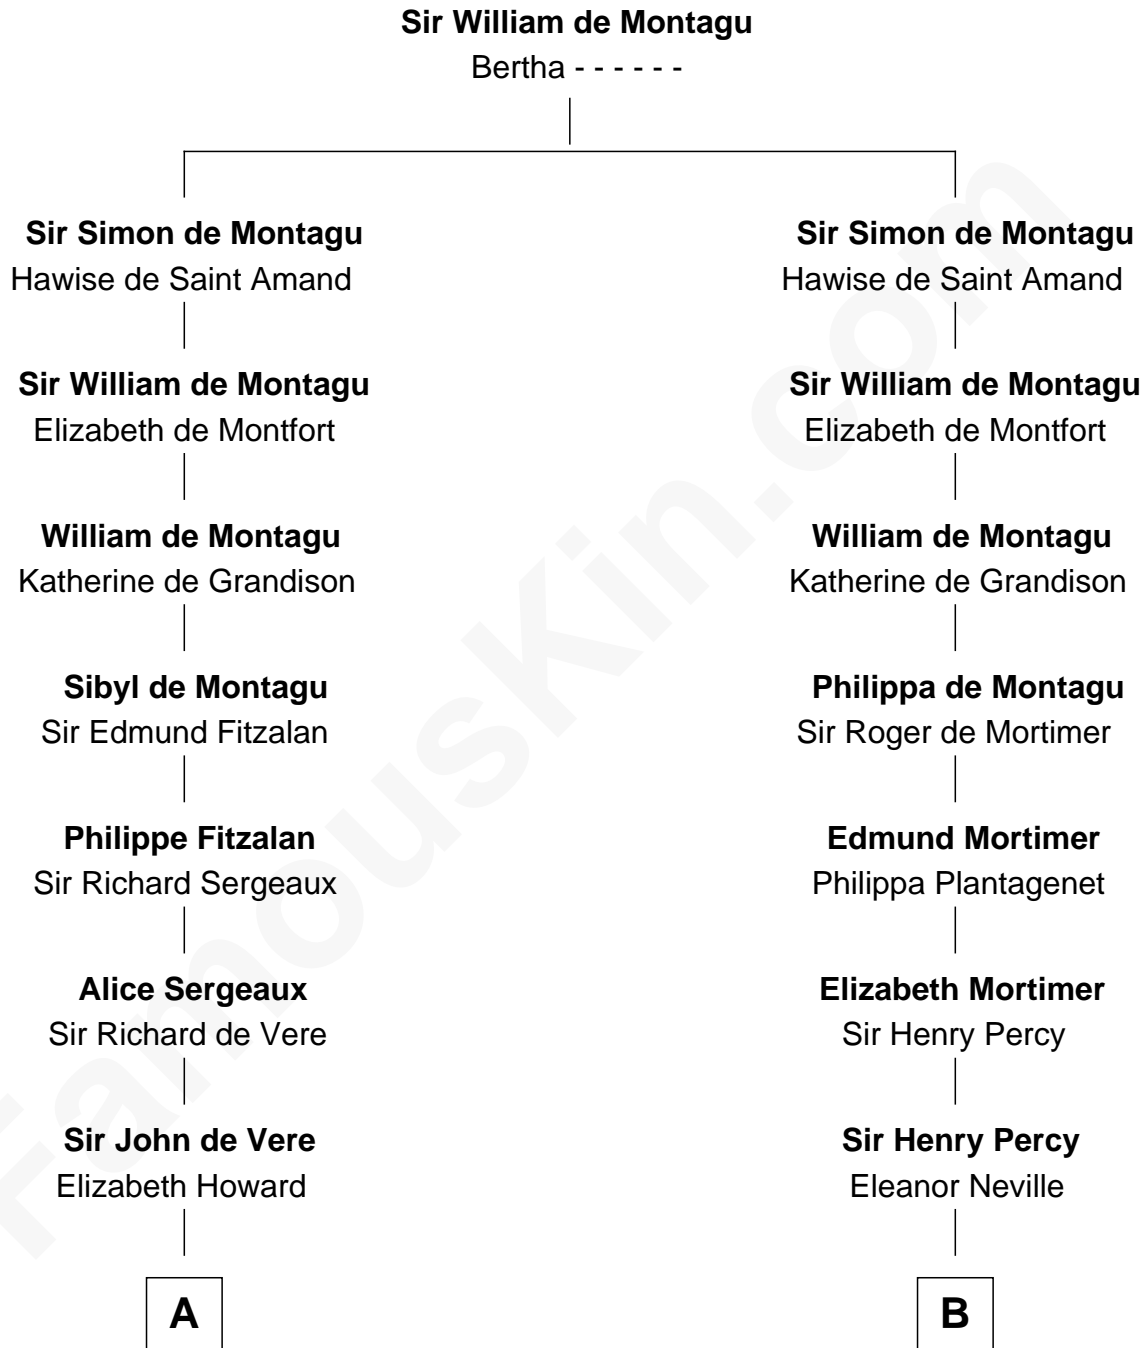

**FamousKin.com**  
**Relationship Chart of**  
**James Russell Lowell**  
*American "Fireside" Poet*

17th cousin 2 times removed of

**DeWitt Clinton**  
*6th Governor of New York*

**C**

—  
**John Lowell**

Rebecca Russell

—  
**Rev. Charles Lowell**

Harriet Brackett Spence

—  
**James Russell Lowell**

*American "Fireside" Poet*

FamousKin.com