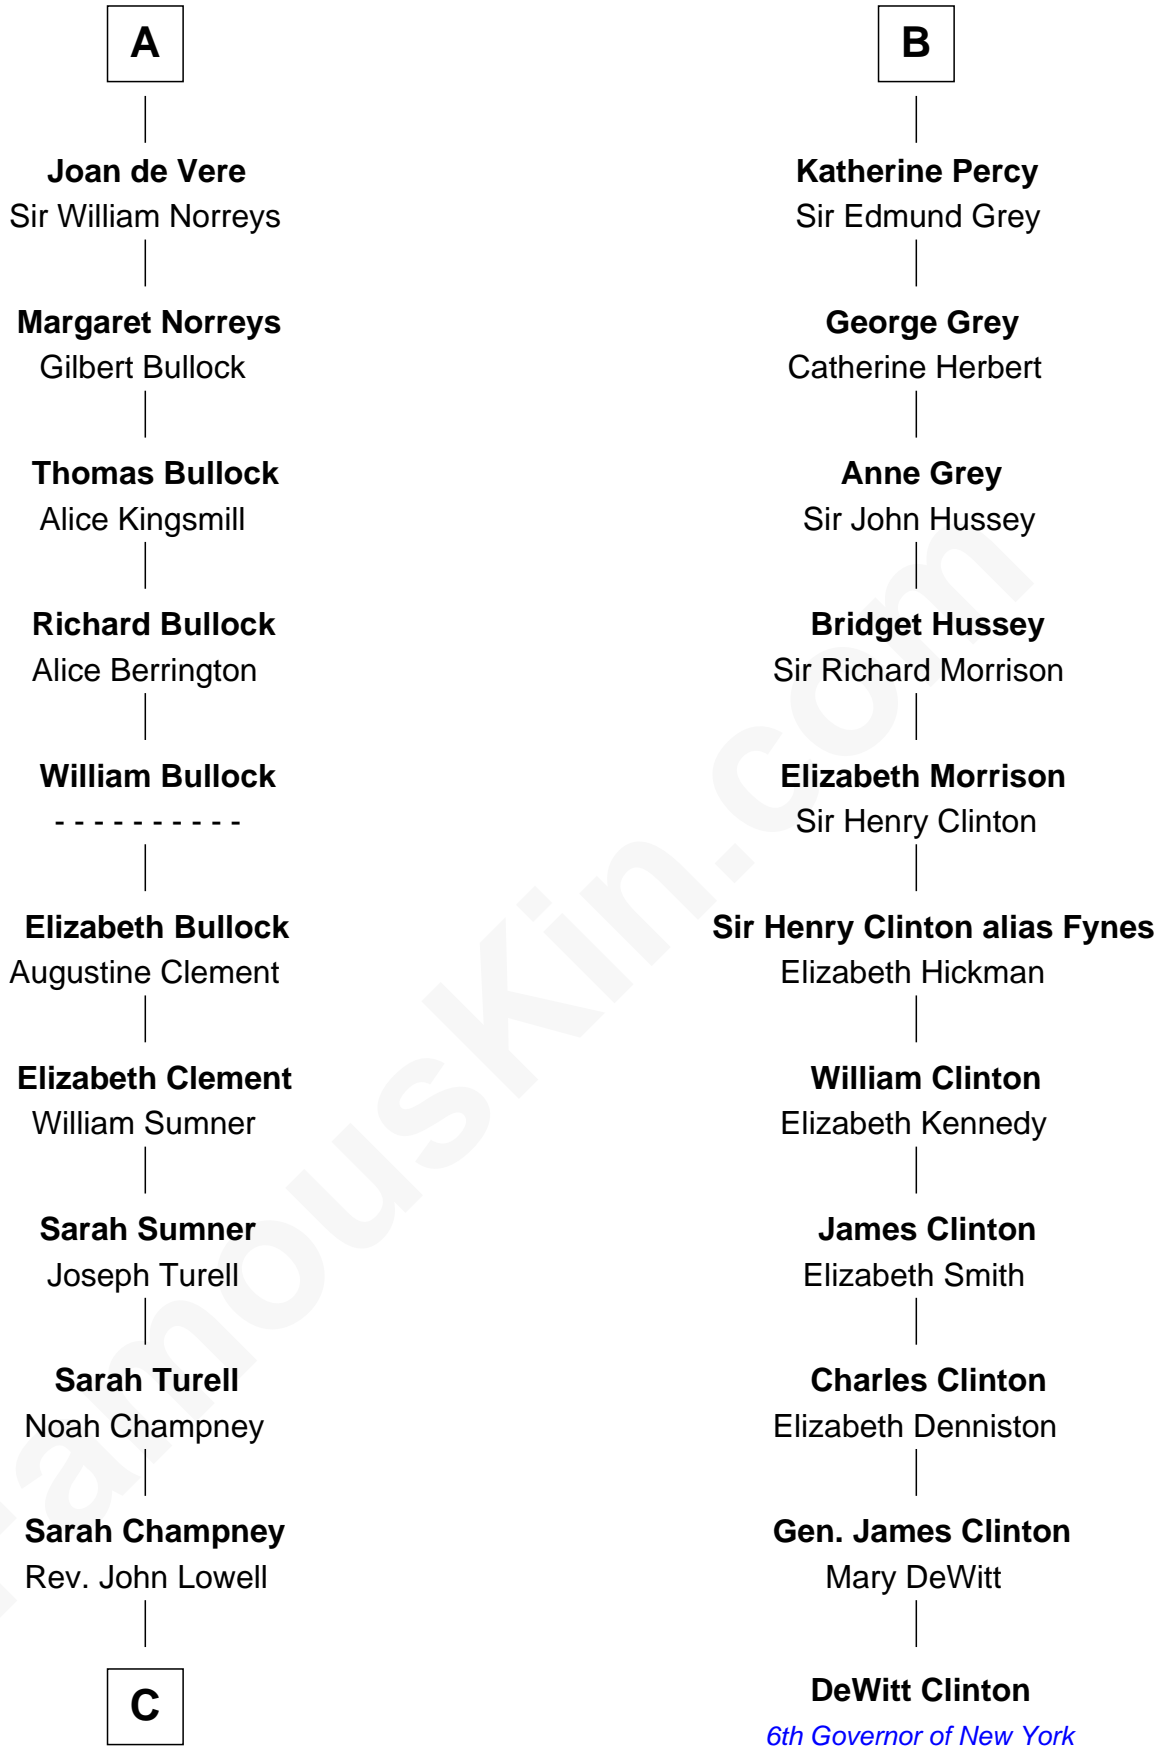

FamousKin.com
Relationship Chart of
James Russell Lowell
American "Fireside" Poet

17th cousin 2 times removed of

DeWitt Clinton
6th Governor of New York

Sir Henry de la Mare

C

—
John Lowell

Rebecca Russell

—
Rev. Charles Lowell

Harriet Brackett Spence

—
James Russell Lowell

American "Fireside" Poet

FamousKin.com