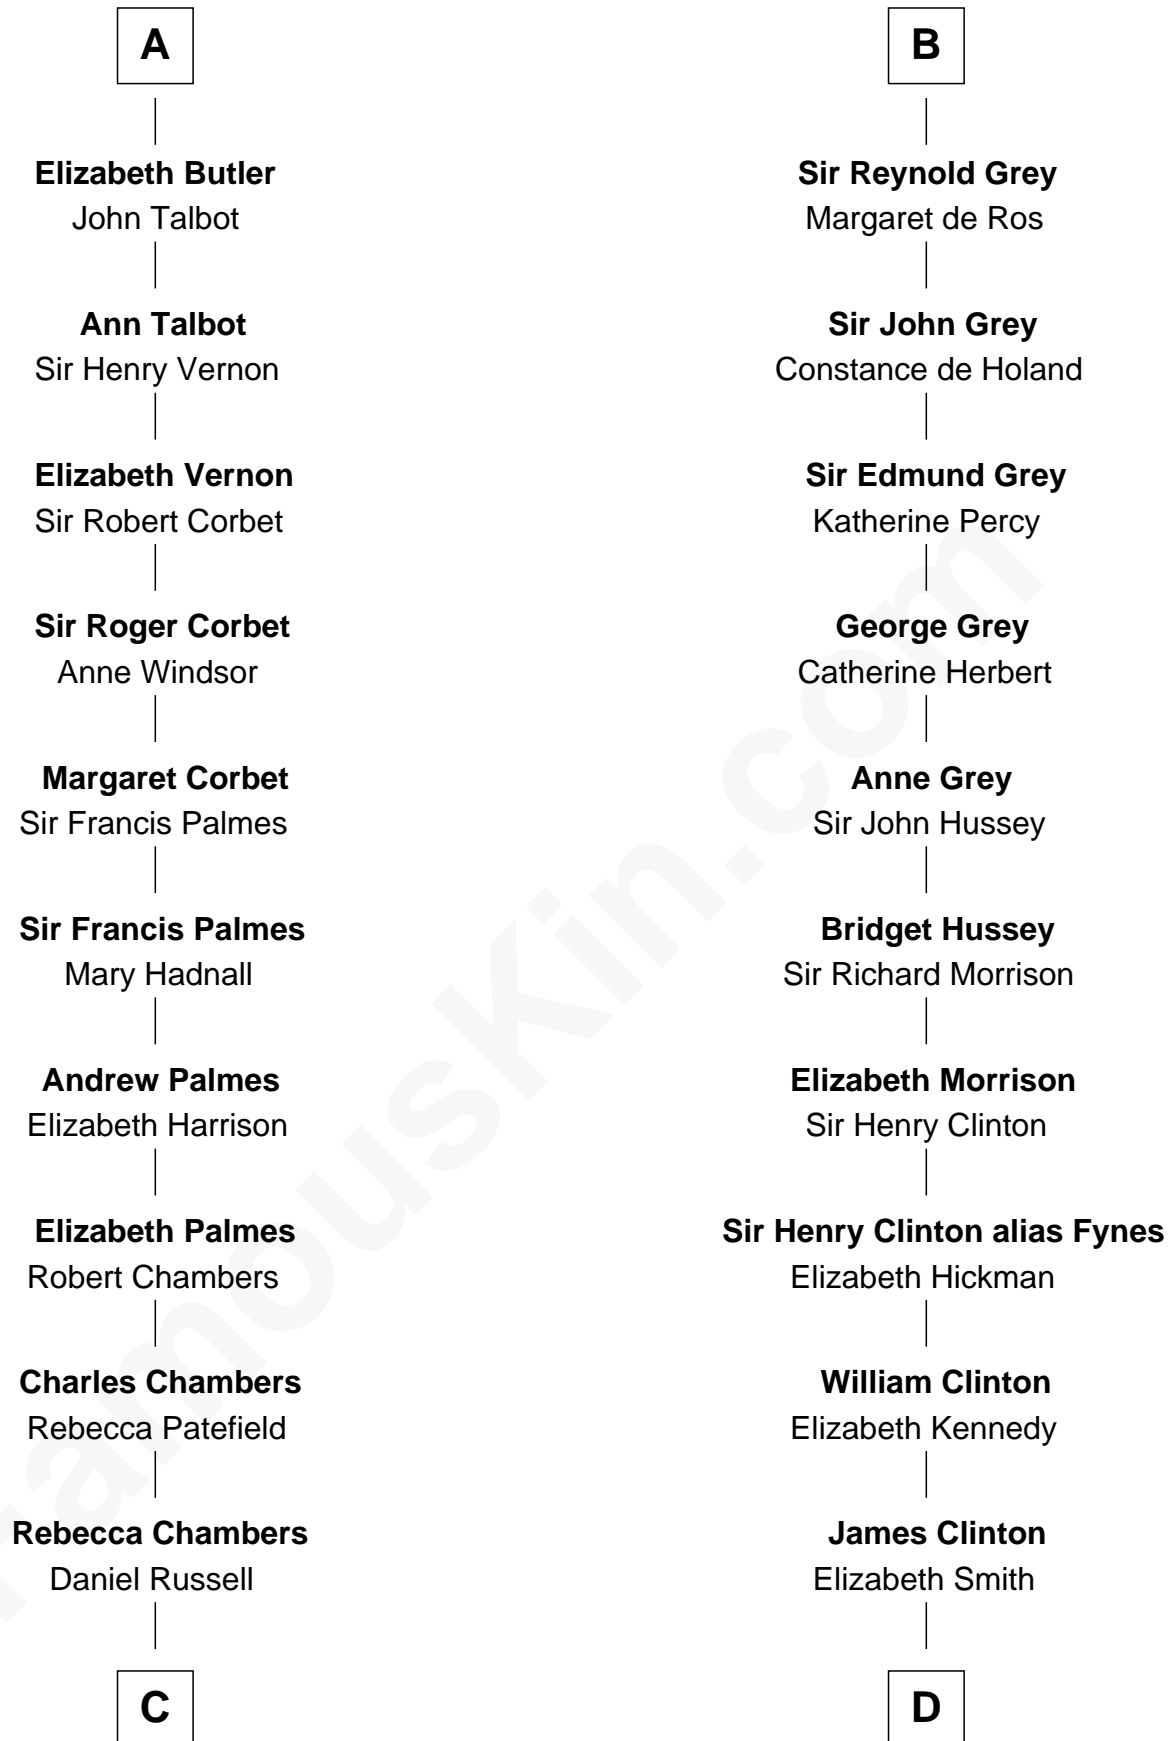

FamousKin.com
Relationship Chart of
James Russell Lowell
American "Fireside" Poet

19th cousin 1 time removed of
DeWitt Clinton
6th Governor of New York

C

James Russell
Katharine Graves

Rebecca Russell
John Lowell

Rev. Charles Lowell
Harriet Brackett Spence

James Russell Lowell
American "Fireside" Poet

D

Charles Clinton
Elizabeth Denniston

Gen. James Clinton
Mary DeWitt

DeWitt Clinton
6th Governor of New York

FamousKin.com