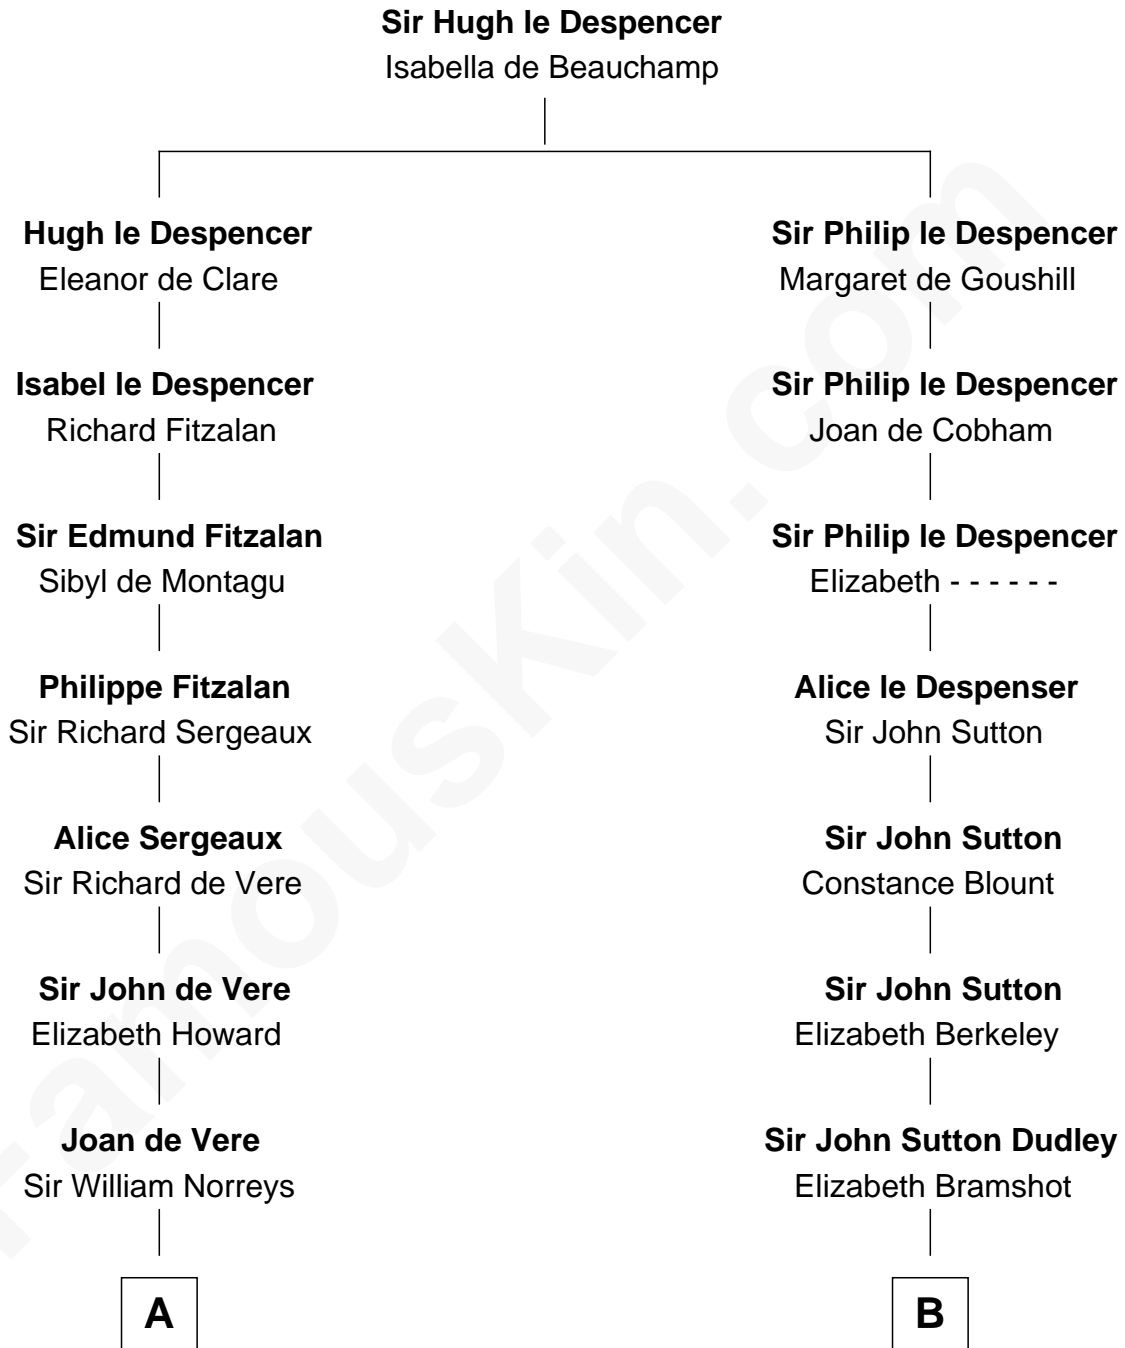

FamousKin.com
Relationship Chart of
James Russell Lowell
American "Fireside" Poet

16th cousin 2 times removed of

DeWitt Clinton
6th Governor of New York

C

Rev. Charles Lowell
Harriet Brackett Spence

James Russell Lowell
American "Fireside" Poet

FamousKin.com