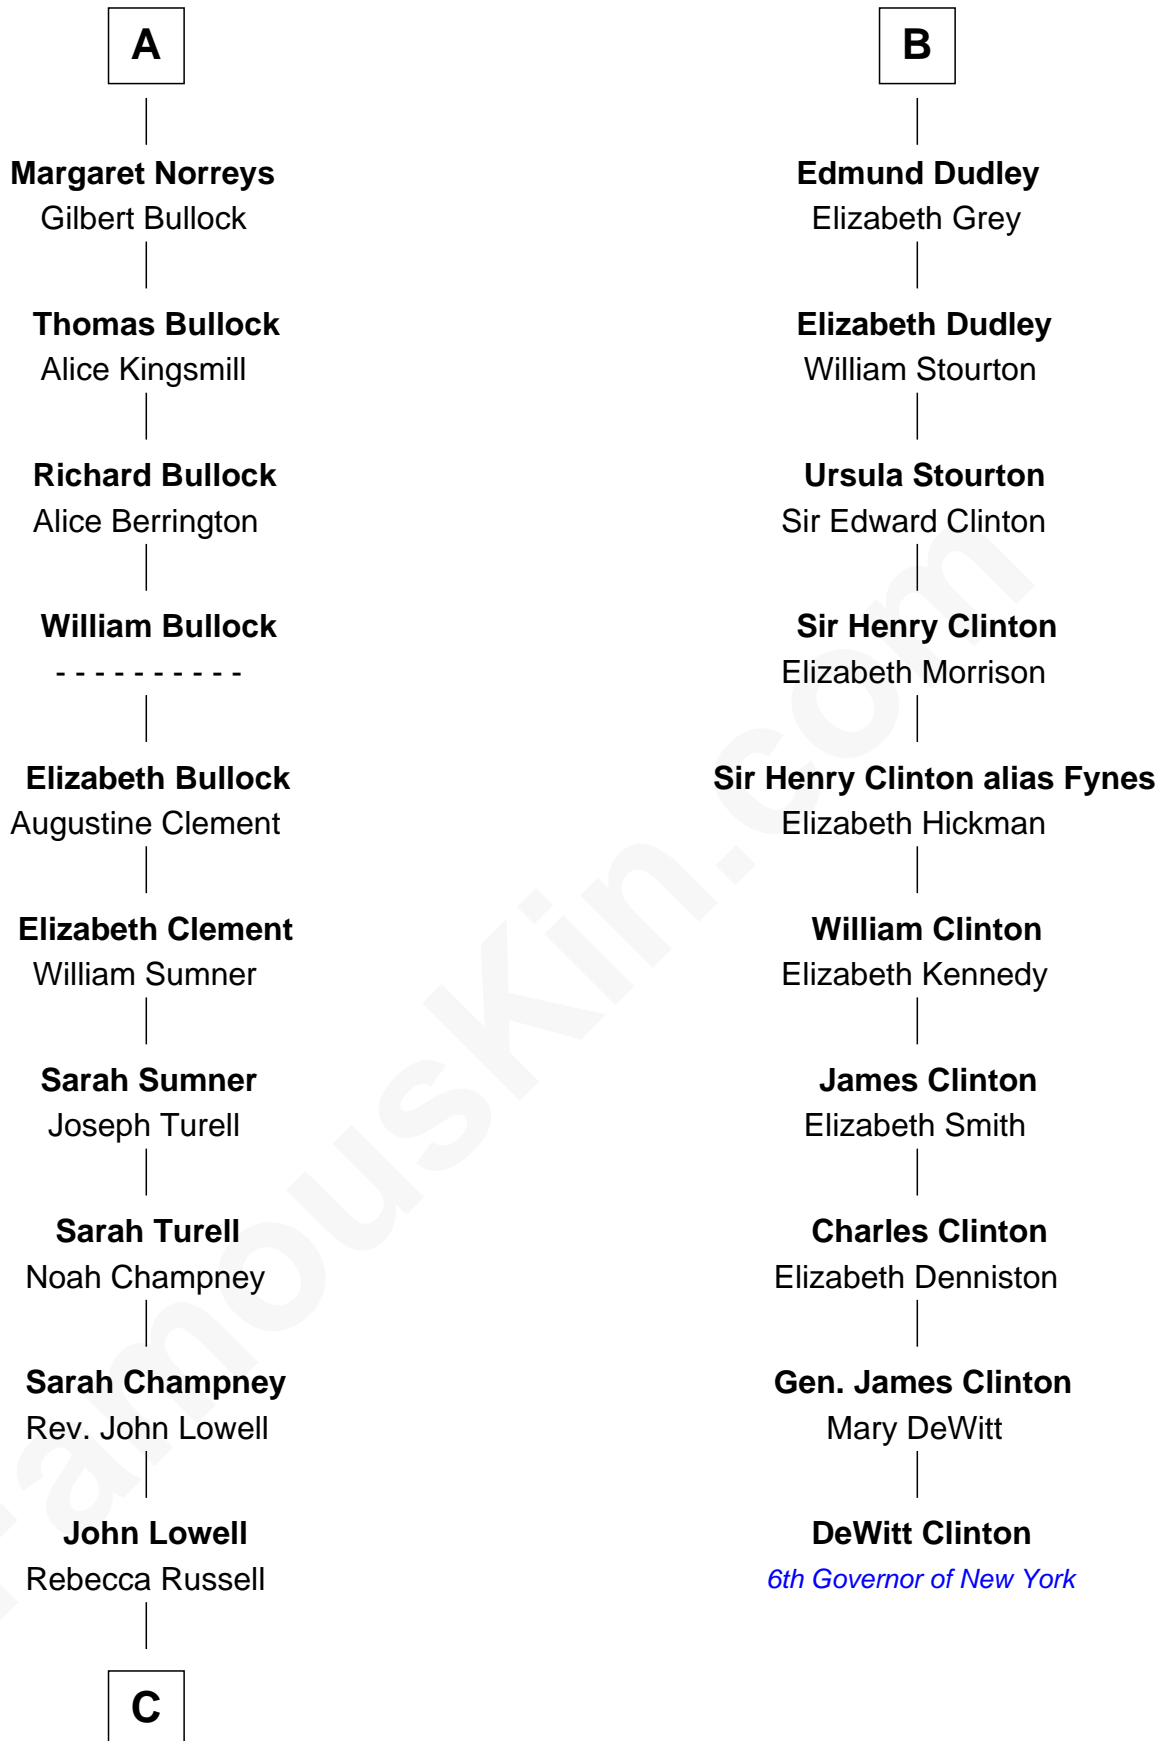

FamousKin.com
Relationship Chart of
James Russell Lowell
American "Fireside" Poet

16th cousin 2 times removed of

DeWitt Clinton
6th Governor of New York

C

Rev. Charles Lowell
Harriet Brackett Spence

James Russell Lowell
American "Fireside" Poet

FamousKin.com