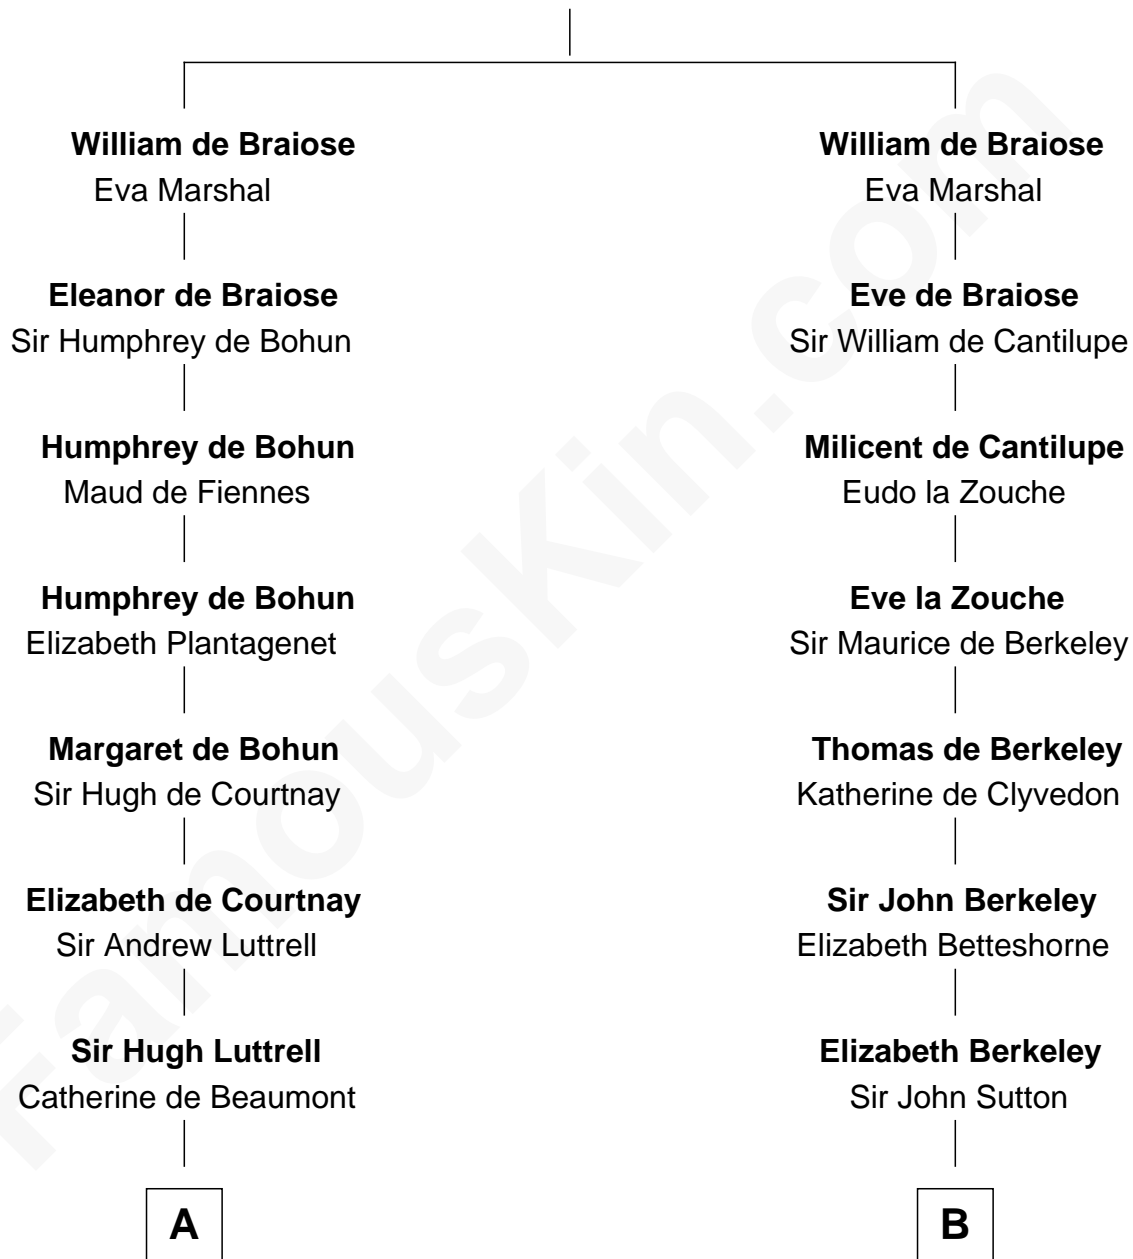

FamousKin.com
Relationship Chart of
James Russell Lowell
American "Fireside" Poet

17th cousin 3 times removed of

DeWitt Clinton
6th Governor of New York

Reginald de Braiose

C

—
Rev. John Lowell

Sarah Champney

—
John Lowell

Rebecca Russell

—
Rev. Charles Lowell

Harriet Brackett Spence

—
James Russell Lowell

American "Fireside" Poet

FamousKin.com