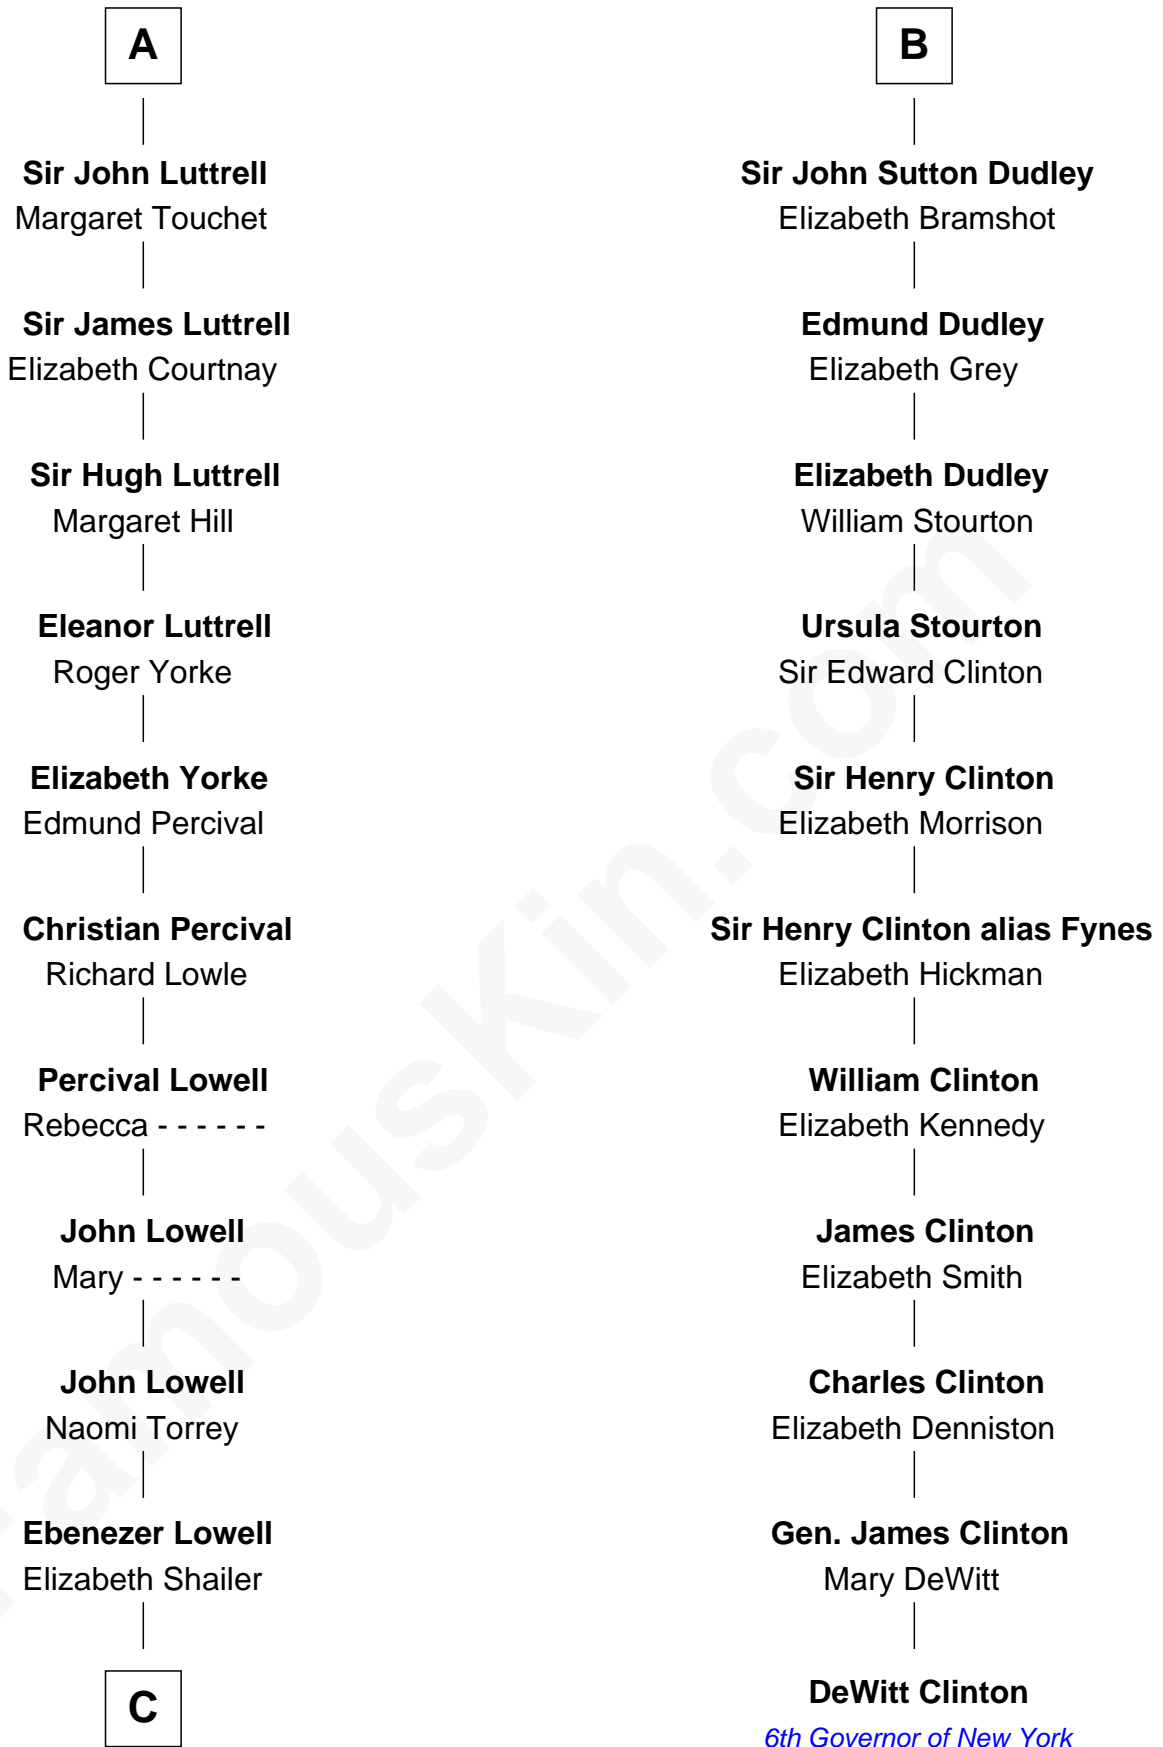

FamousKin.com
Relationship Chart of
James Russell Lowell
American "Fireside" Poet

17th cousin 3 times removed of

DeWitt Clinton
6th Governor of New York

Reginald de Braiose

C

—
Rev. John Lowell

Sarah Champney