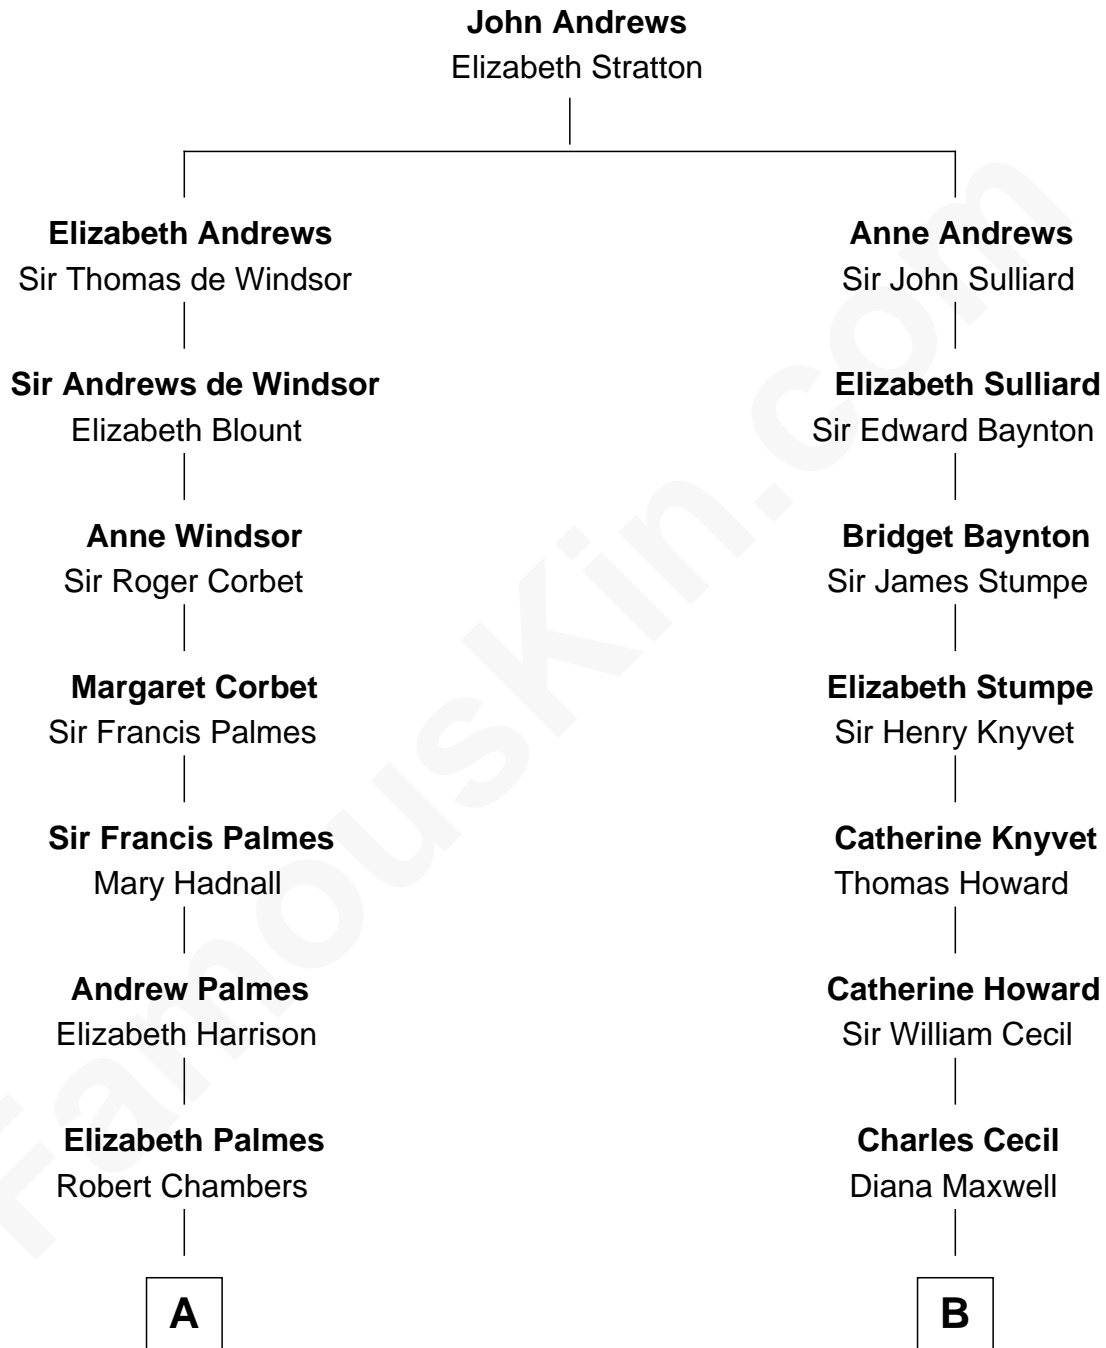

FamousKin.com
Relationship Chart of
James Russell Lowell
American "Fireside" Poet

12th cousin of
Lt. Gen. James Brudenell
Leader of the "Charge of the Light Brigade"

A

Charles Chambers

Rebecca Patefield

Rebecca Chambers

Daniel Russell

James Russell

Katharine Graves

Rebecca Russell

John Lowell

Rev. Charles Lowell

Harriet Brackett Spence

James Russell Lowell