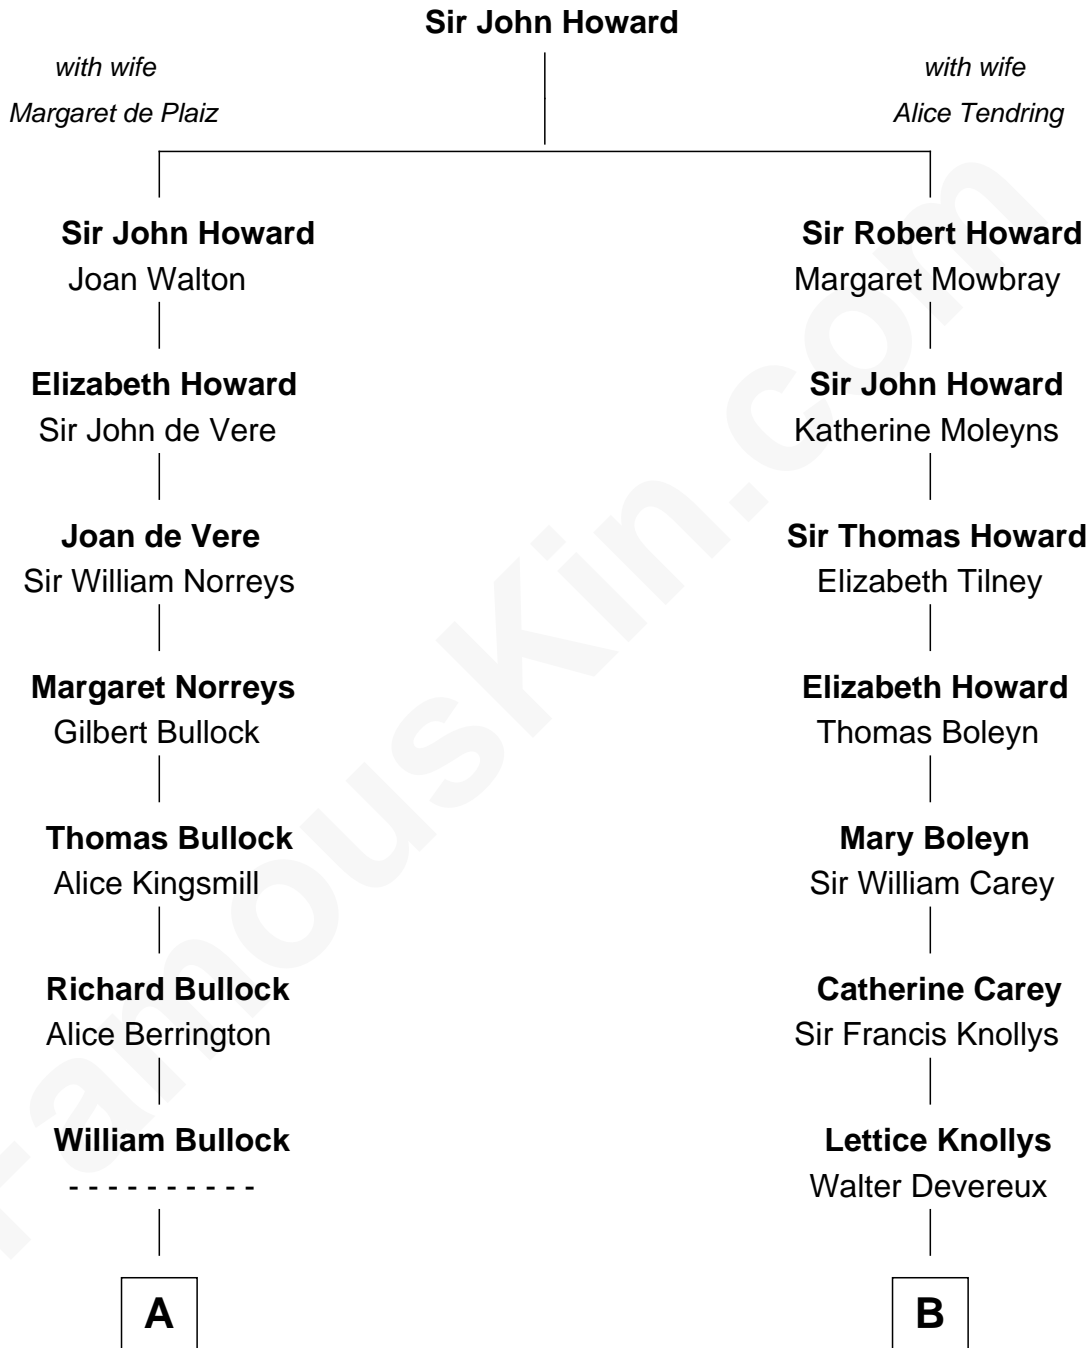

FamousKin.com
Relationship Chart of
James Russell Lowell
American "Fireside" Poet

14th cousin of
Lt. Gen. James Brudenell
Leader of the "Charge of the Light Brigade"

A

Elizabeth Bullock
Augustine Clement