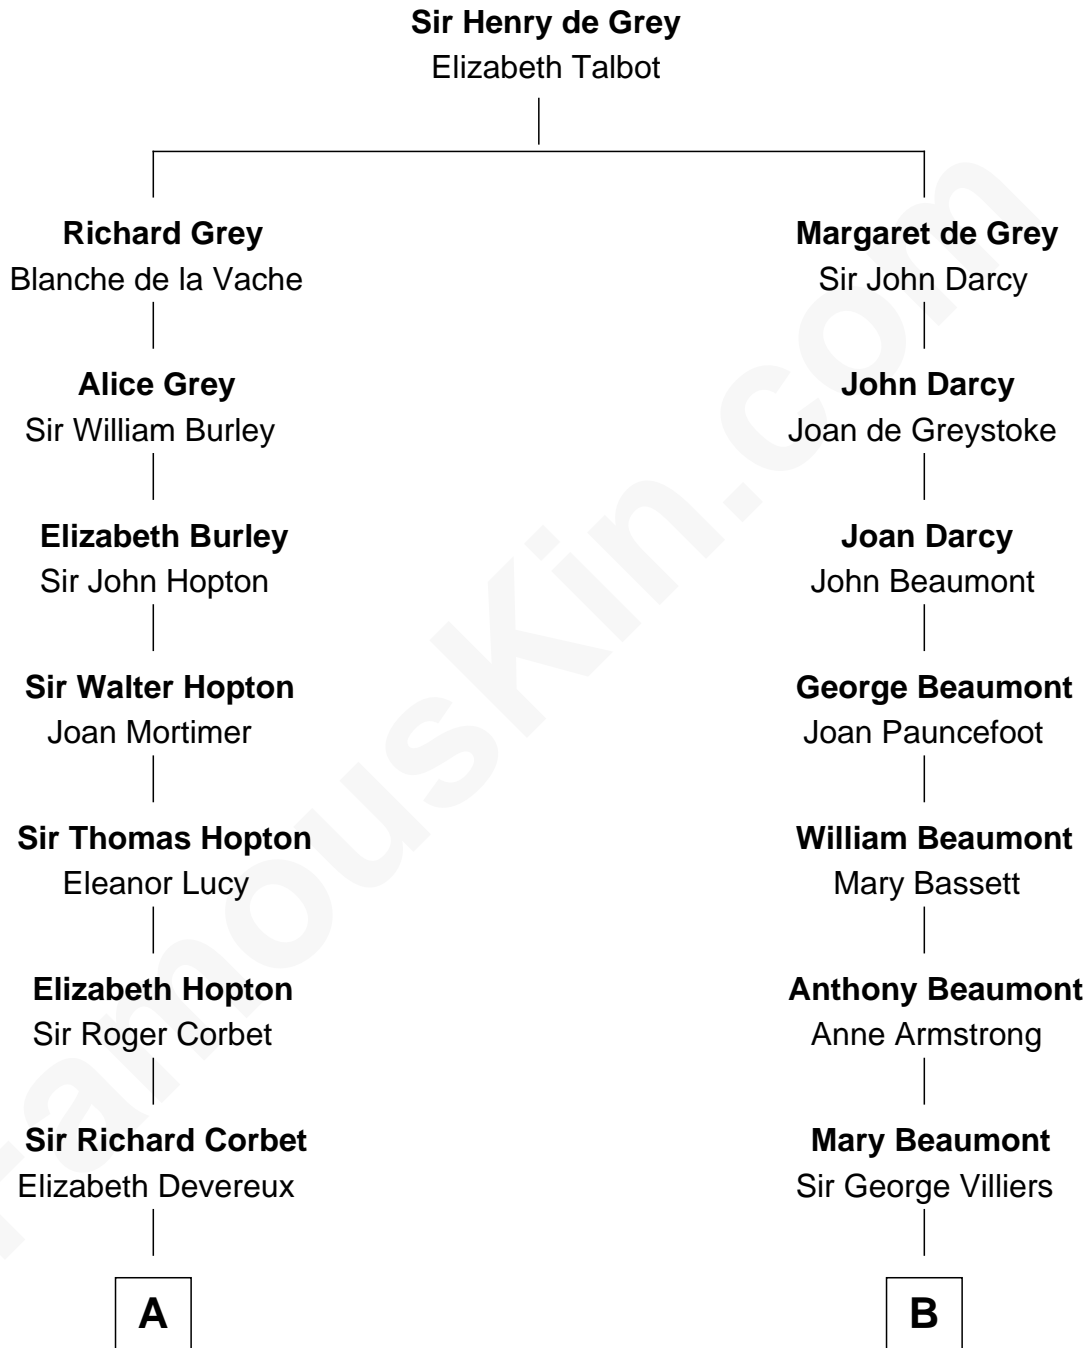

**FamousKin.com**  
**Relationship Chart of**  
**James Russell Lowell**  
*American "Fireside" Poet*

13th cousin 5 times removed of

**Lt. Gen. James Brudenell**  
*Leader of the "Charge of the Light Brigade"*