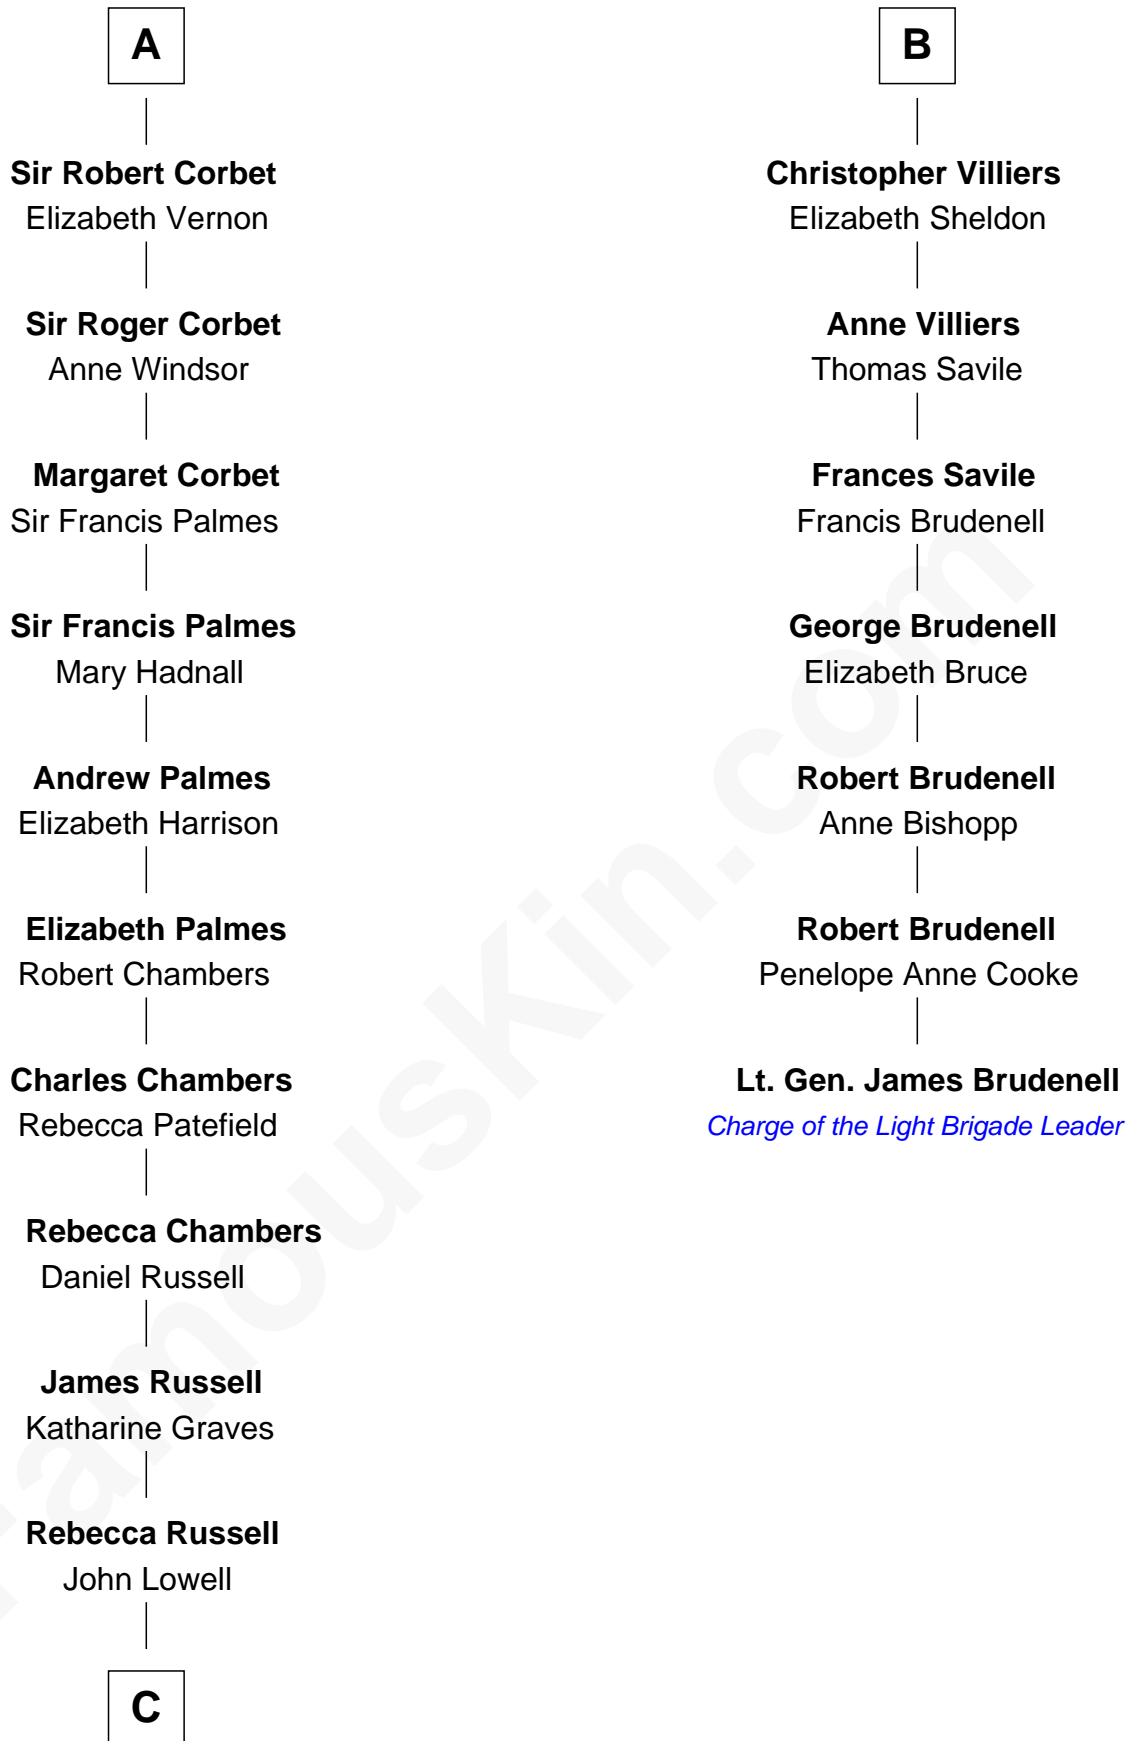

**FamousKin.com**  
**Relationship Chart of**  
**James Russell Lowell**  
*American "Fireside" Poet*

13th cousin 5 times removed of

**Lt. Gen. James Brudenell**  
*Leader of the "Charge of the Light Brigade"*