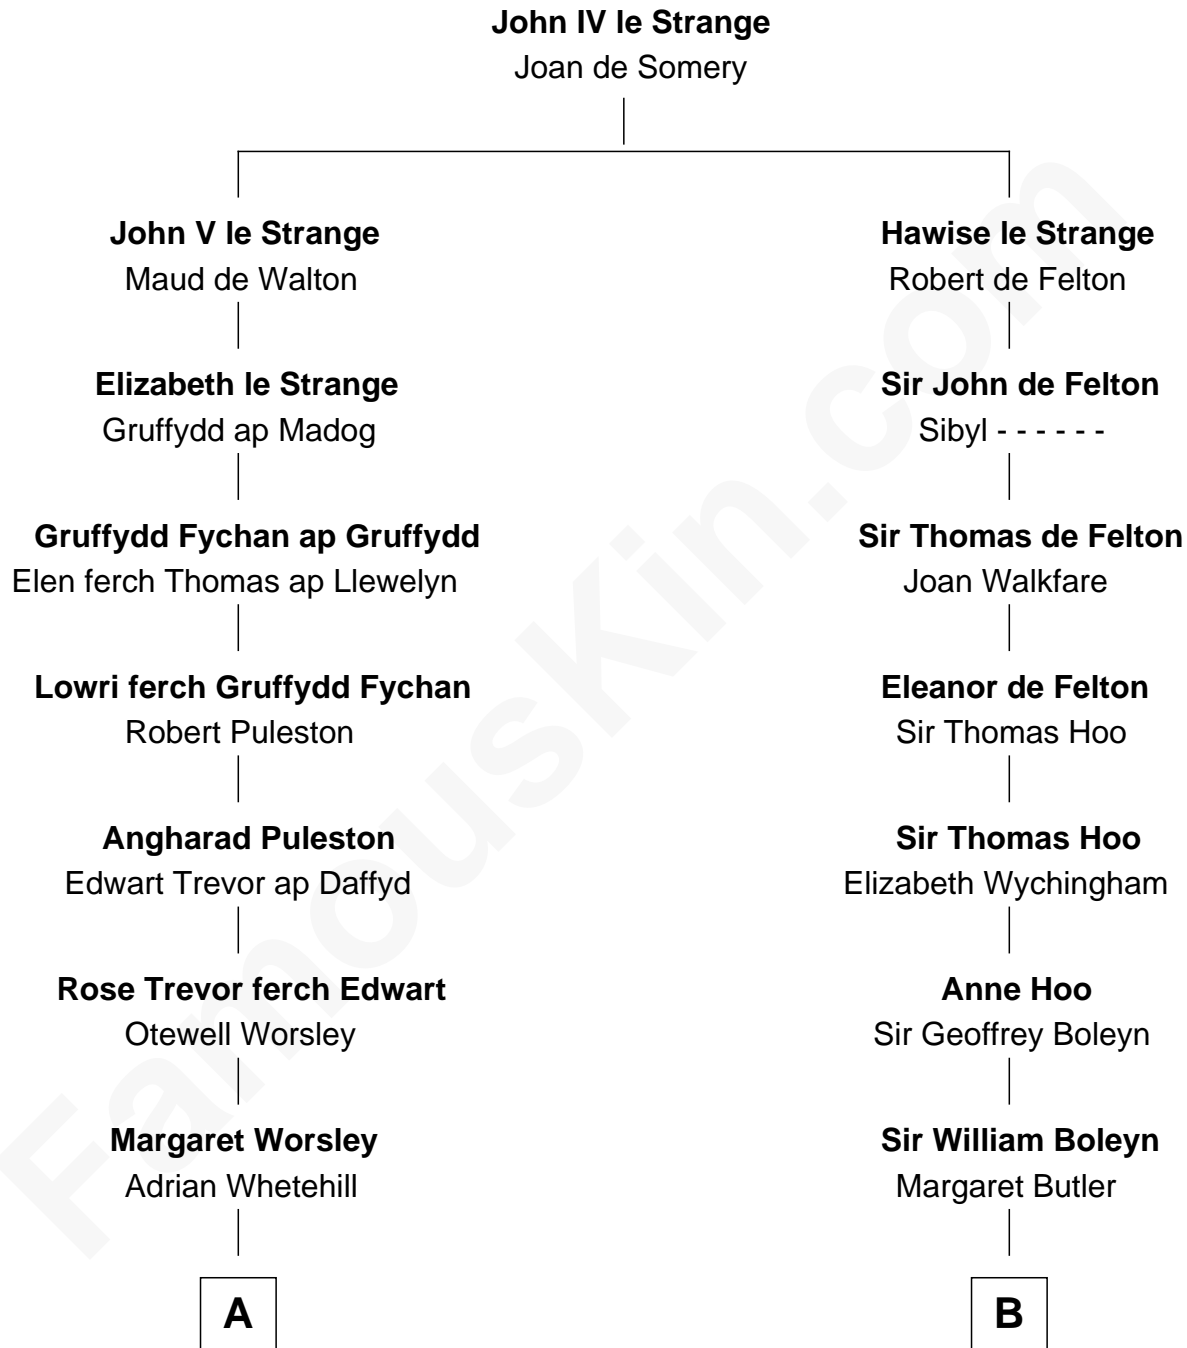

**FamousKin.com**  
**Relationship Chart of**  
**James Russell Lowell**  
*American "Fireside" Poet*

**17th cousin 1 time removed of**  
**Lt. Gen. James Brudenell**  
*Leader of the "Charge of the Light Brigade"*

C

Robert Brudenell

Penelope Anne Cooke

Lt. Gen. James Brudenell

*Charge of the Light Brigade Leader*

FamousKin.com