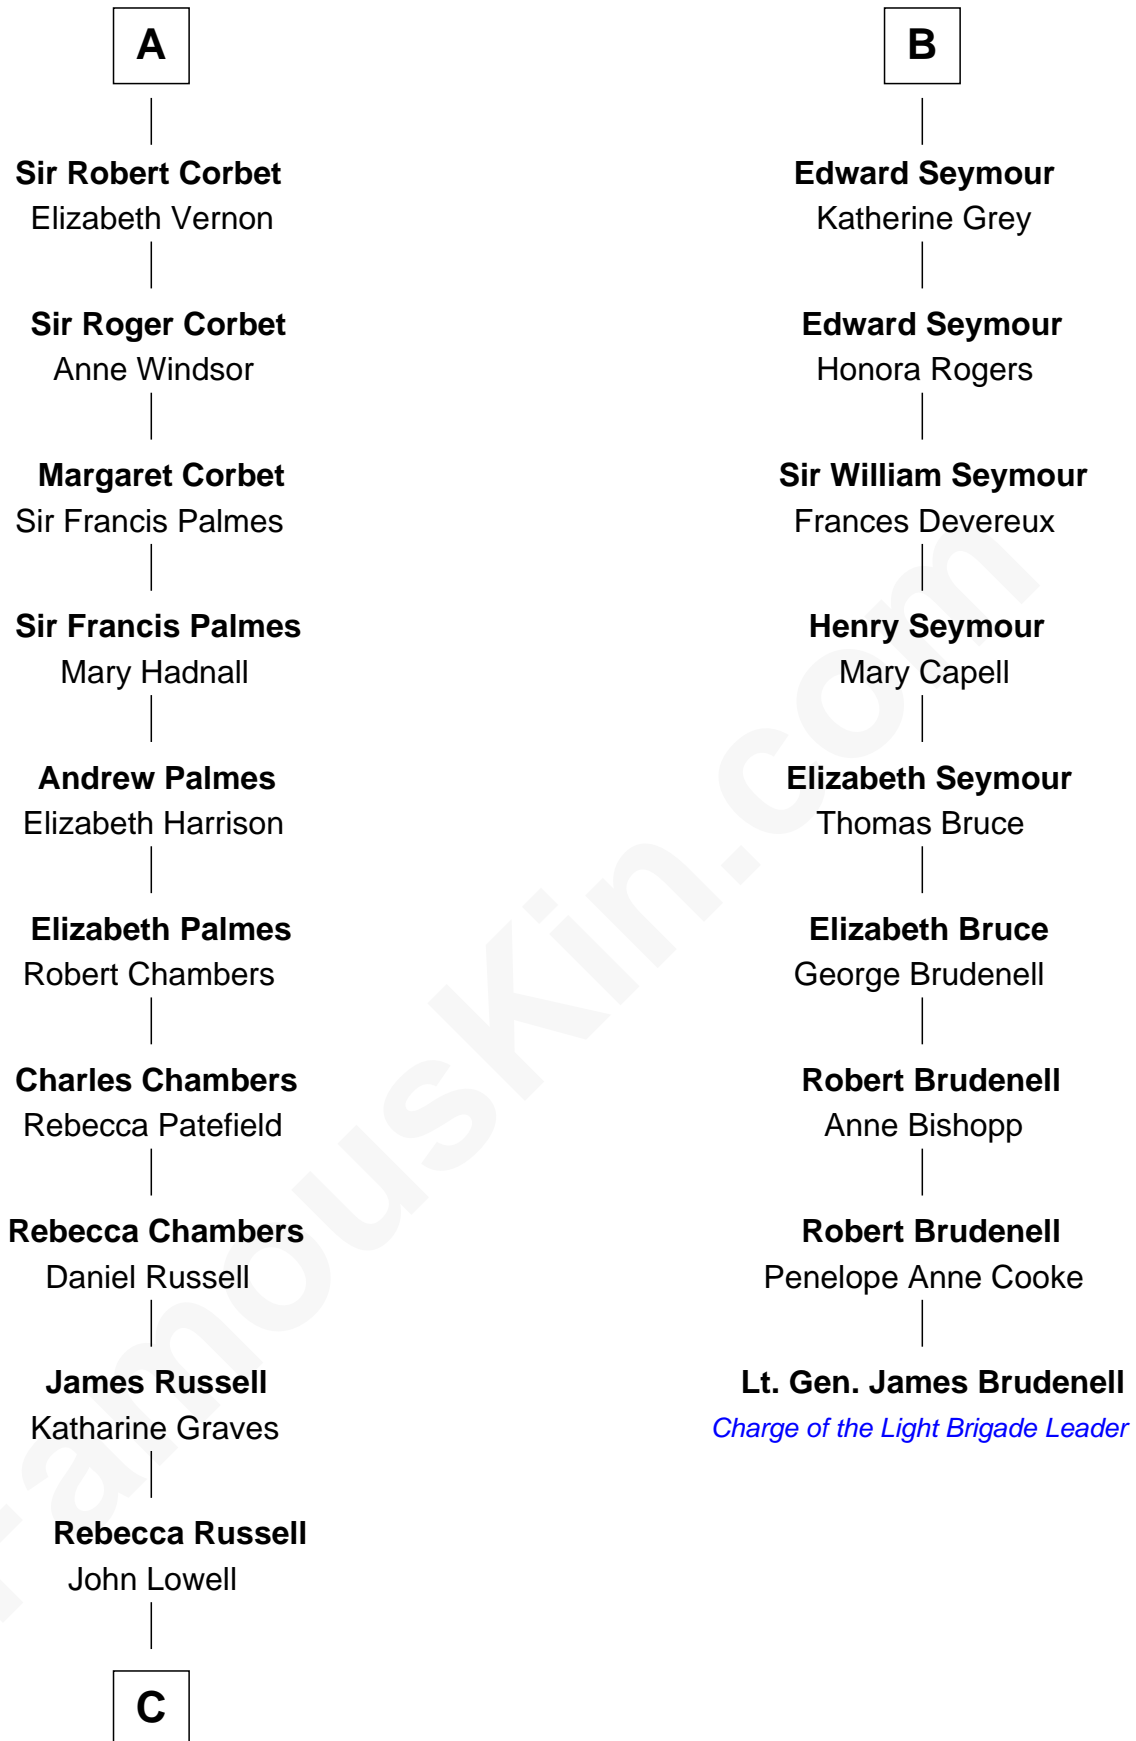

FamousKin.com
Relationship Chart of
James Russell Lowell
American "Fireside" Poet

15th cousin 3 times removed of

Lt. Gen. James Brudenell
Leader of the "Charge of the Light Brigade"

C

Rev. Charles Lowell
Harriet Brackett Spence