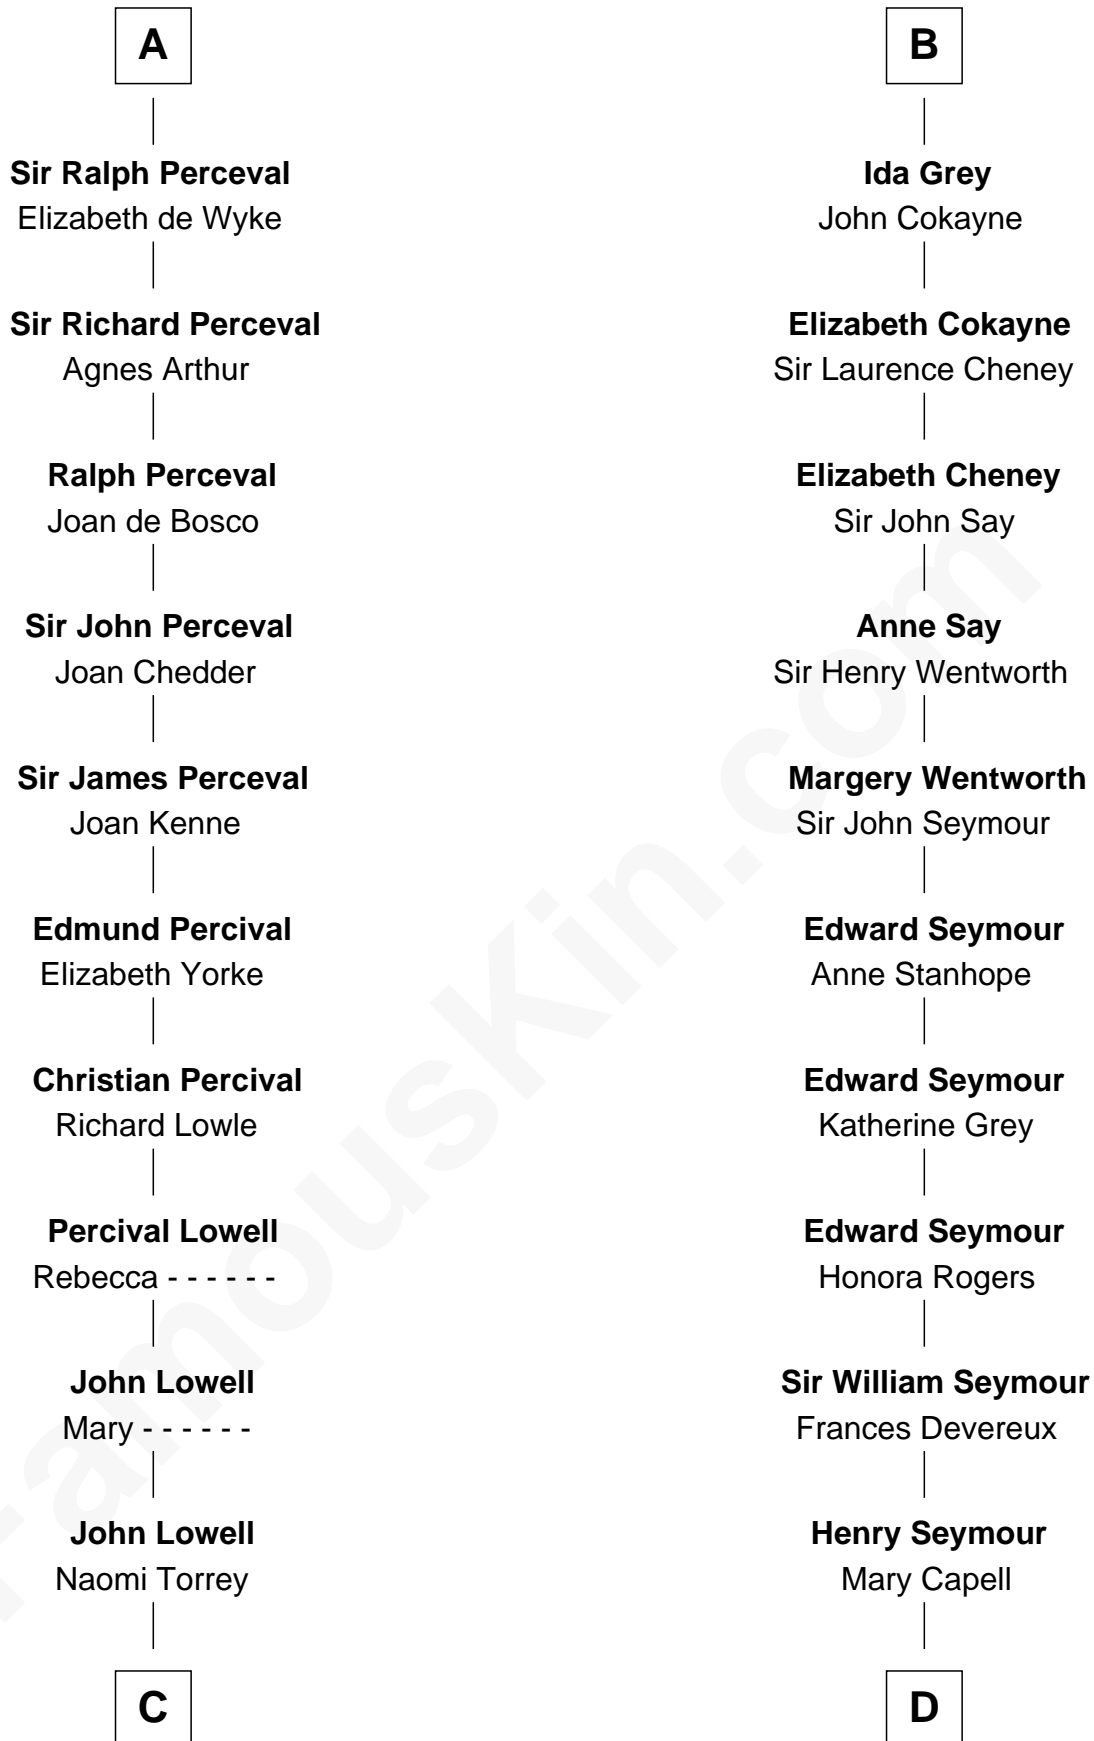

FamousKin.com
Relationship Chart of
James Russell Lowell
American "Fireside" Poet

21st cousin of
Lt. Gen. James Brudenell
Leader of the "Charge of the Light Brigade"

C

Ebenezer Lowell
Elizabeth Shailer

Rev. John Lowell
Sarah Champney