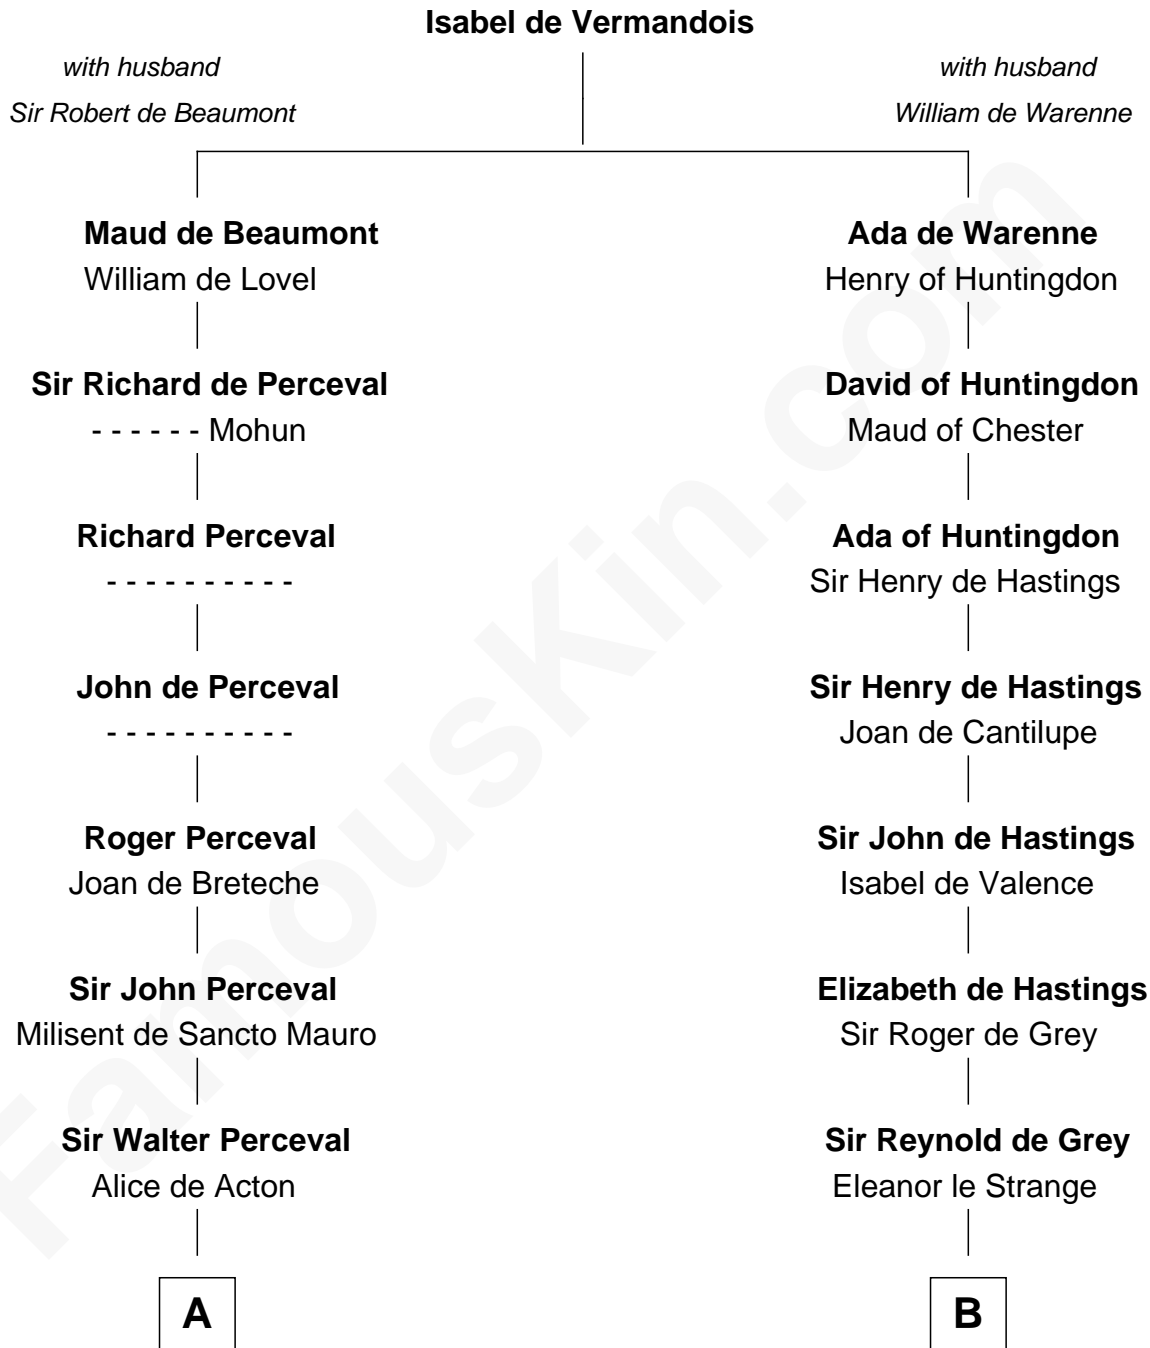

FamousKin.com
Relationship Chart of
James Russell Lowell
American "Fireside" Poet

21st cousin of
Lt. Gen. James Brudenell
Leader of the "Charge of the Light Brigade"

C

Ebenezer Lowell
Elizabeth Shailer

Rev. John Lowell
Sarah Champney