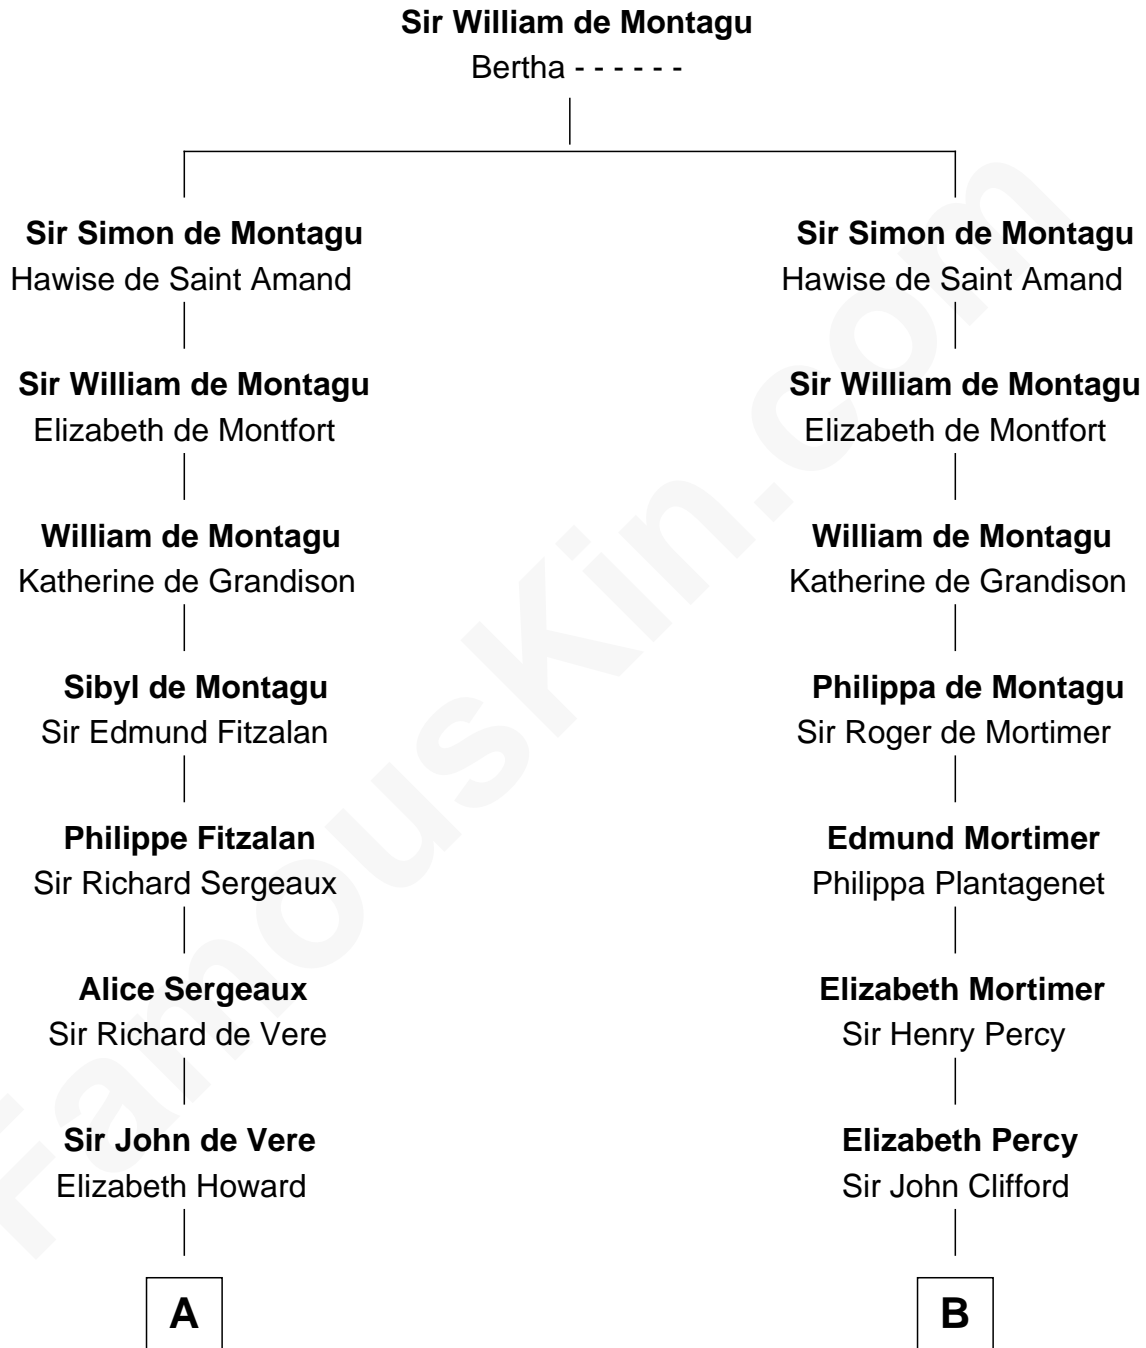

FamousKin.com
Relationship Chart of
James Russell Lowell
American "Fireside" Poet

19th cousin of
Lt. Gen. James Brudenell
Leader of the "Charge of the Light Brigade"

C

John Lowell
Rebecca Russell

Rev. Charles Lowell
Harriet Brackett Spence

James Russell Lowell
American "Fireside" Poet

D

Robert Brudenell
Anne Bishopp

Robert Brudenell
Penelope Anne Cooke

Lt. Gen. James Brudenell
Charge of the Light Brigade Leader

FamousKin.com