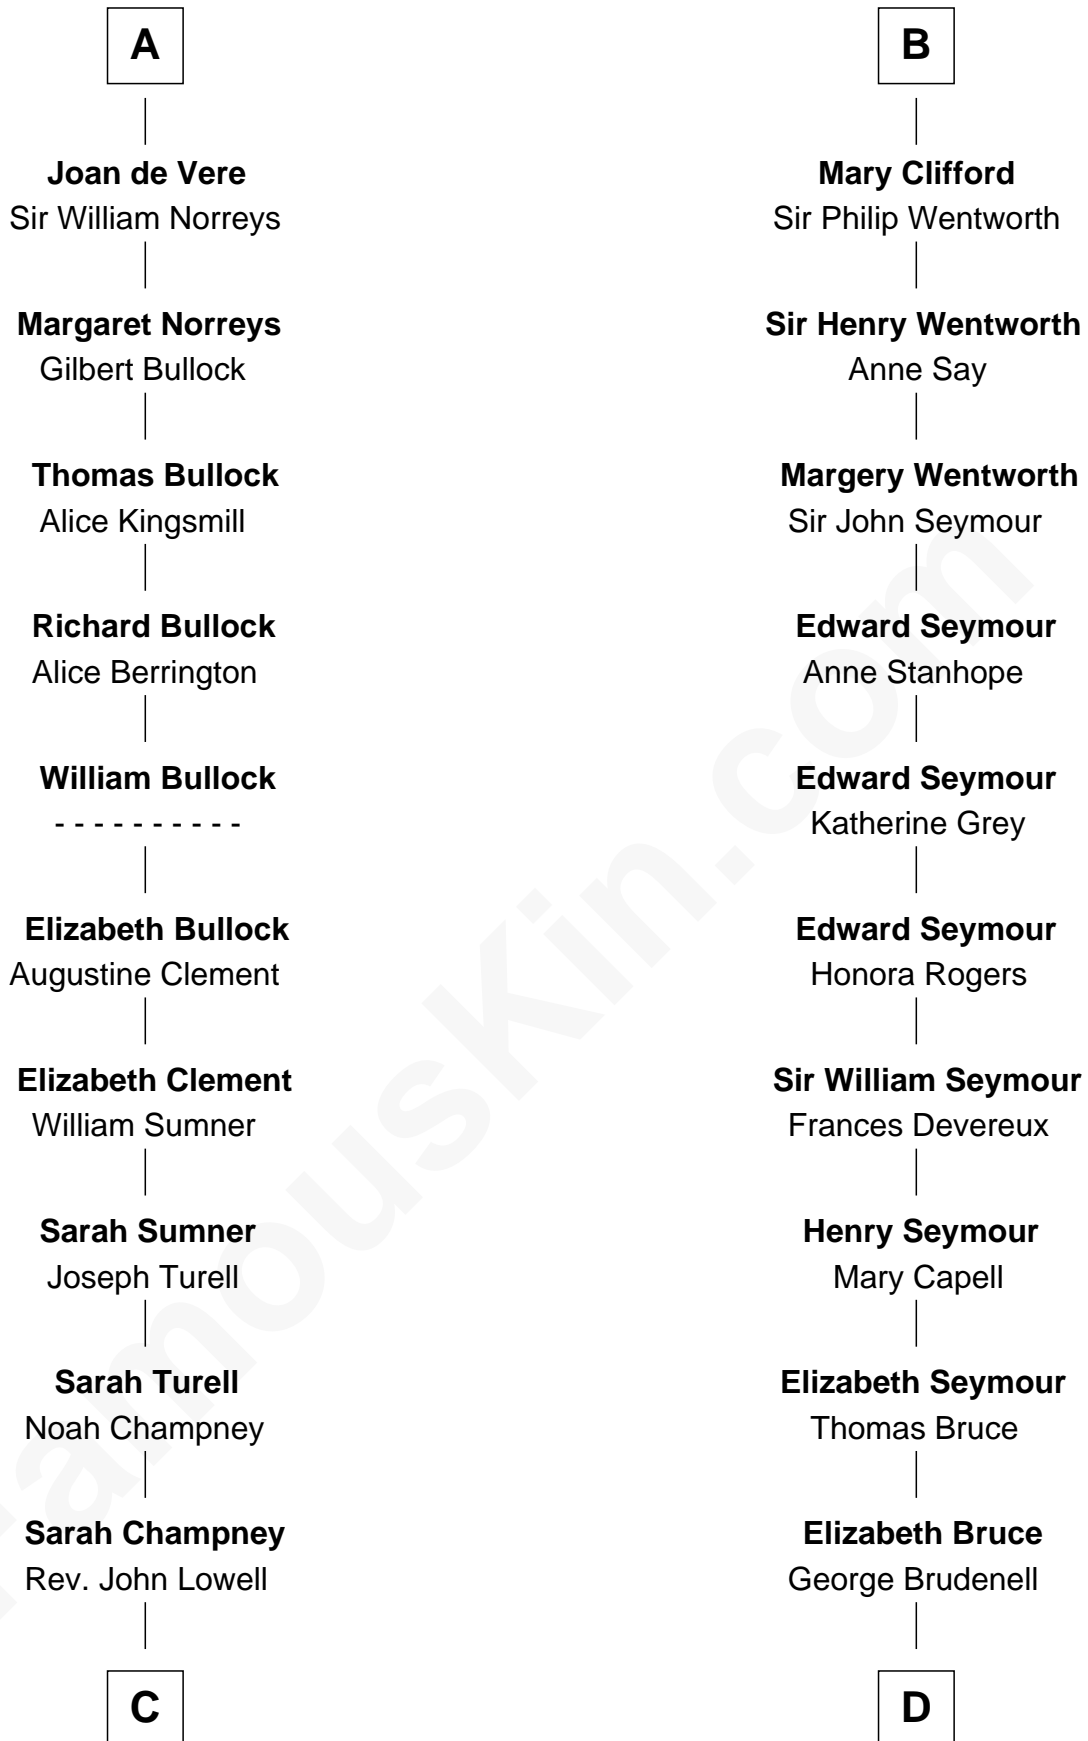

FamousKin.com
Relationship Chart of
James Russell Lowell
American "Fireside" Poet

19th cousin of
Lt. Gen. James Brudenell
Leader of the "Charge of the Light Brigade"

C

John Lowell
Rebecca Russell

Rev. Charles Lowell
Harriet Brackett Spence

James Russell Lowell
American "Fireside" Poet

D

Robert Brudenell
Anne Bishopp

Robert Brudenell
Penelope Anne Cooke

Lt. Gen. James Brudenell
Charge of the Light Brigade Leader

FamousKin.com