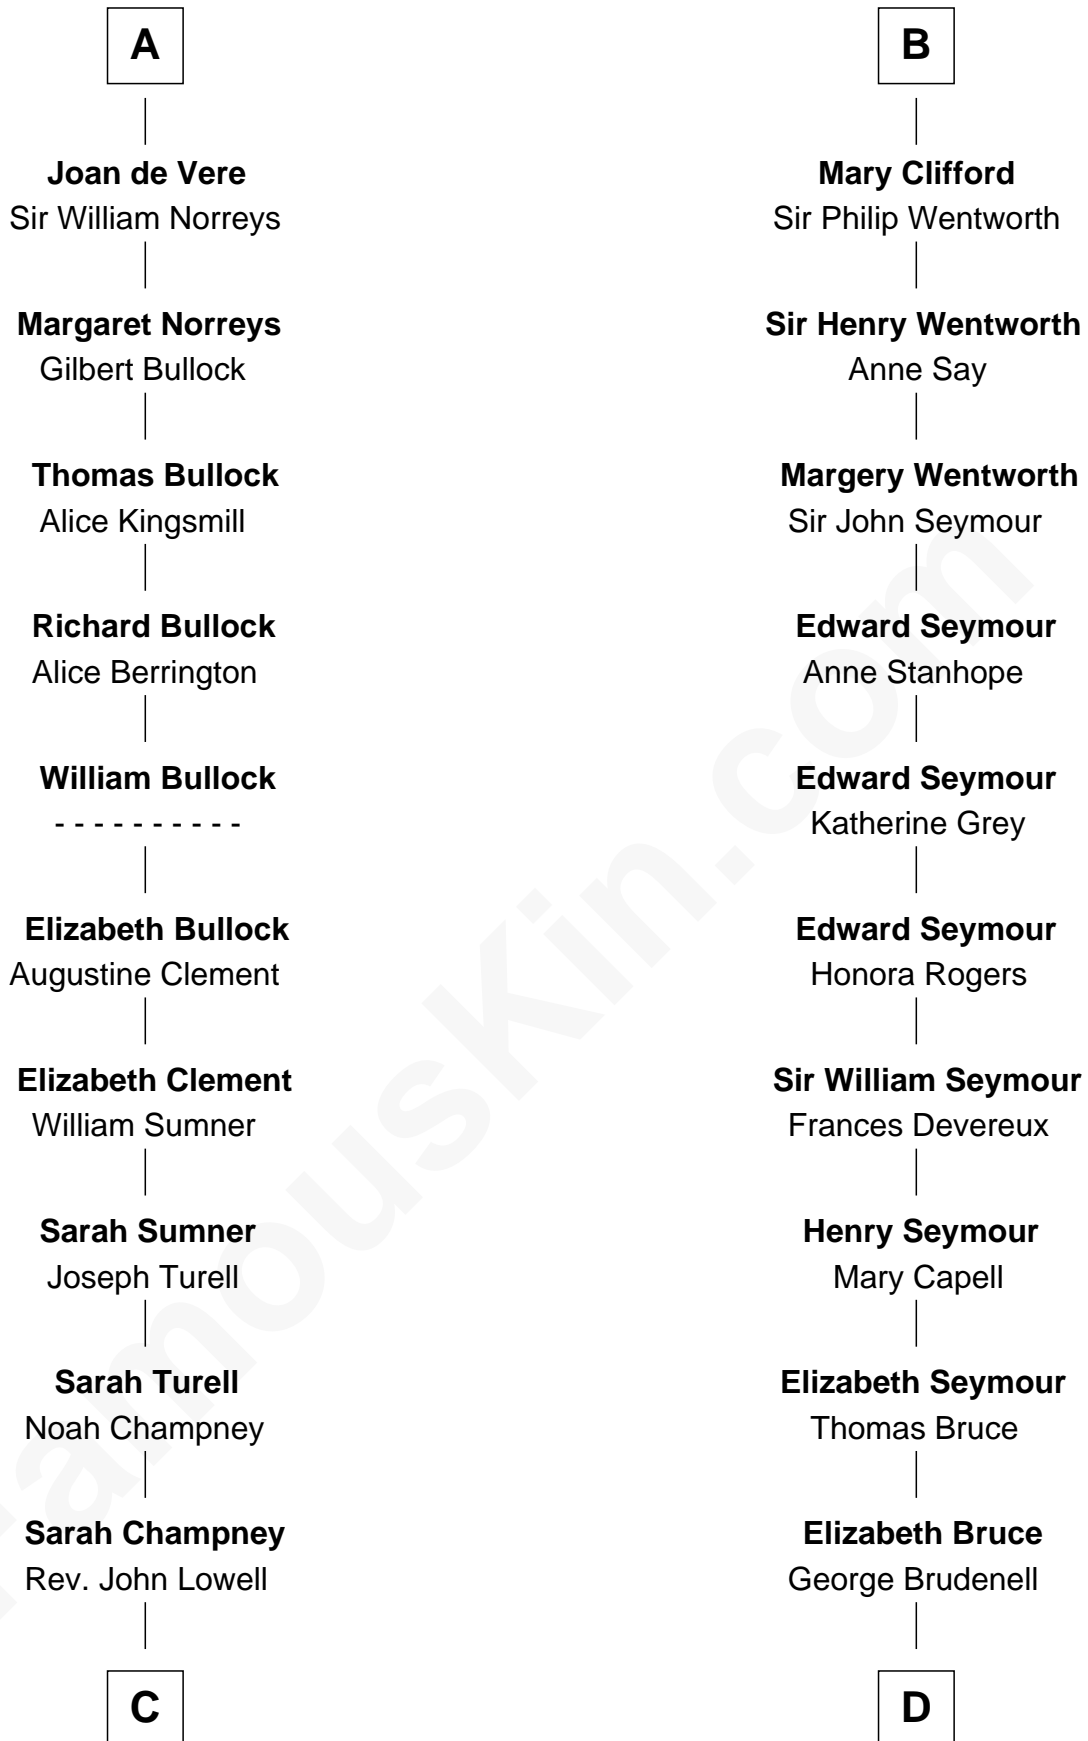

# FamousKin.com Relationship Chart of

**James Russell Lowell**

*American "Fireside" Poet*

19th cousin of

**Lt. Gen. James Brudenell**

*Leader of the "Charge of the Light Brigade"*

Sir Henry de la Mare

**C**

**Lt. Gen. James Brudenell**  
*Charge of the Light Brigade Leader*

FamousKin.com