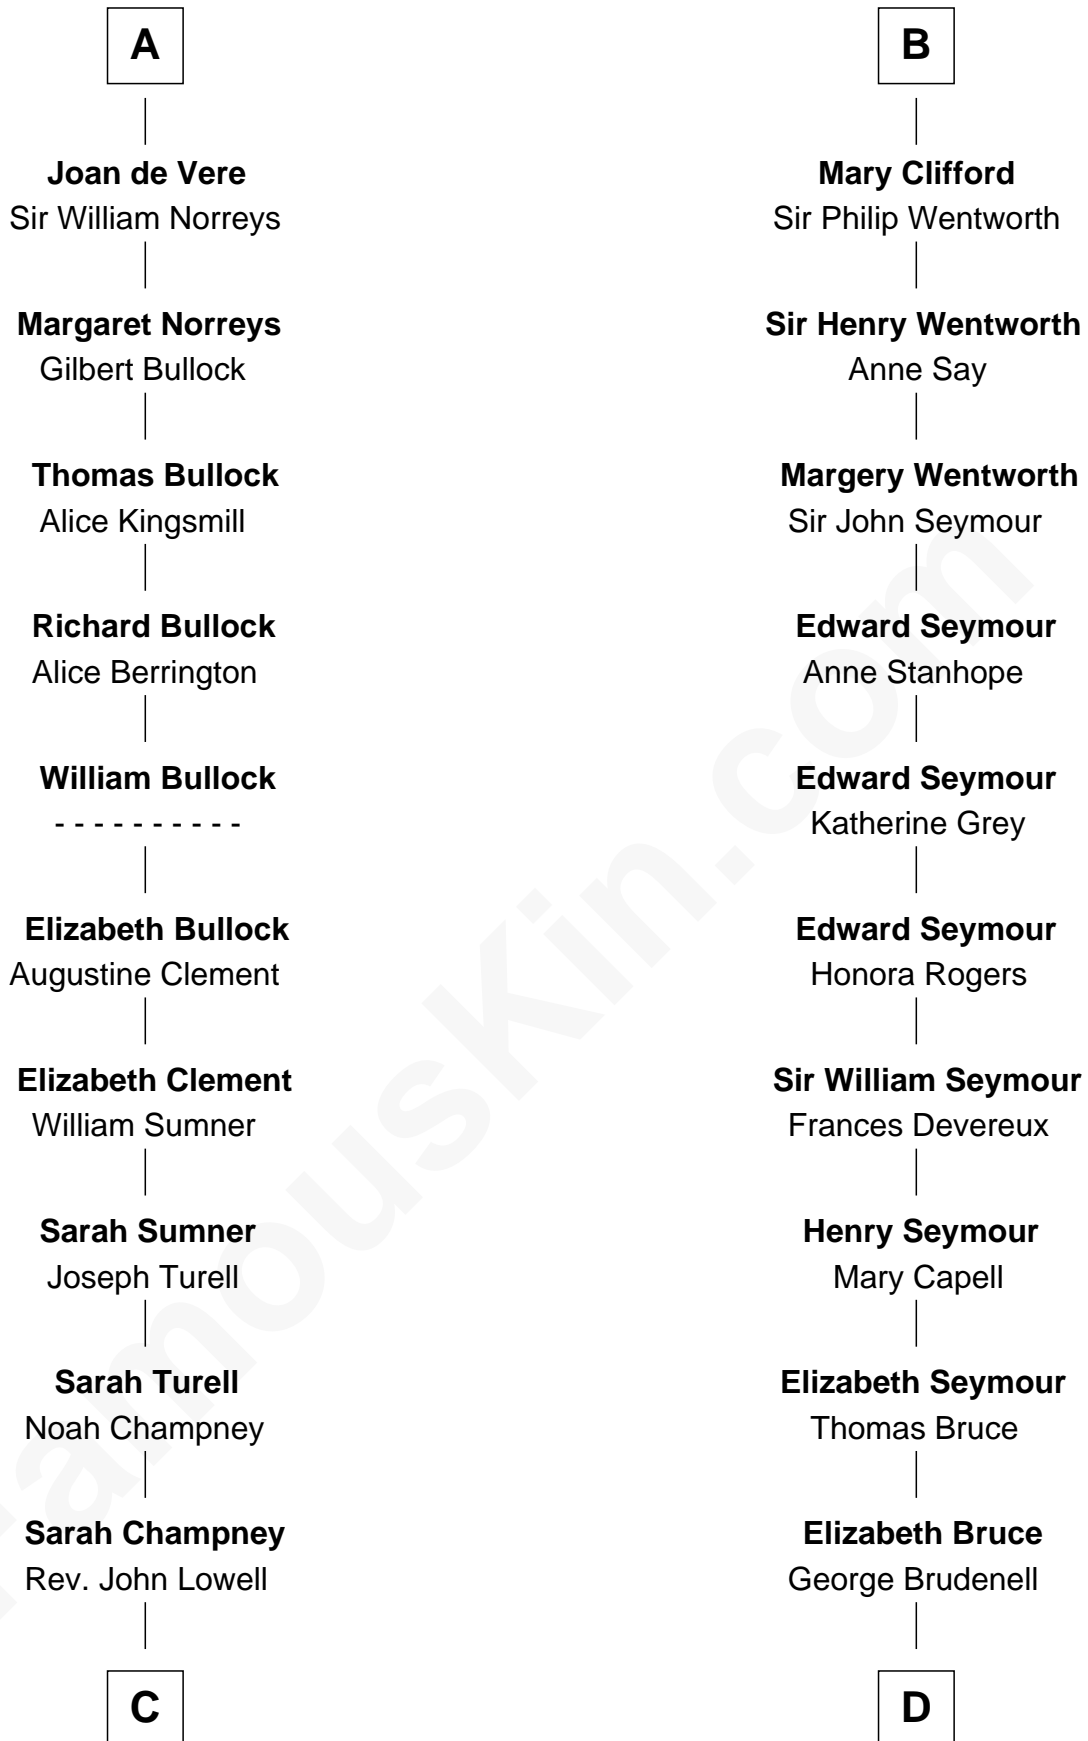

FamousKin.com
Relationship Chart of
James Russell Lowell
American "Fireside" Poet

19th cousin of
Lt. Gen. James Brudenell
Leader of the "Charge of the Light Brigade"

Amaury de Saint Amand

C

John Lowell
Rebecca Russell

Rev. Charles Lowell
Harriet Brackett Spence

James Russell Lowell
American "Fireside" Poet

D

Robert Brudenell
Anne Bishopp

Robert Brudenell
Penelope Anne Cooke

Lt. Gen. James Brudenell
Charge of the Light Brigade Leader