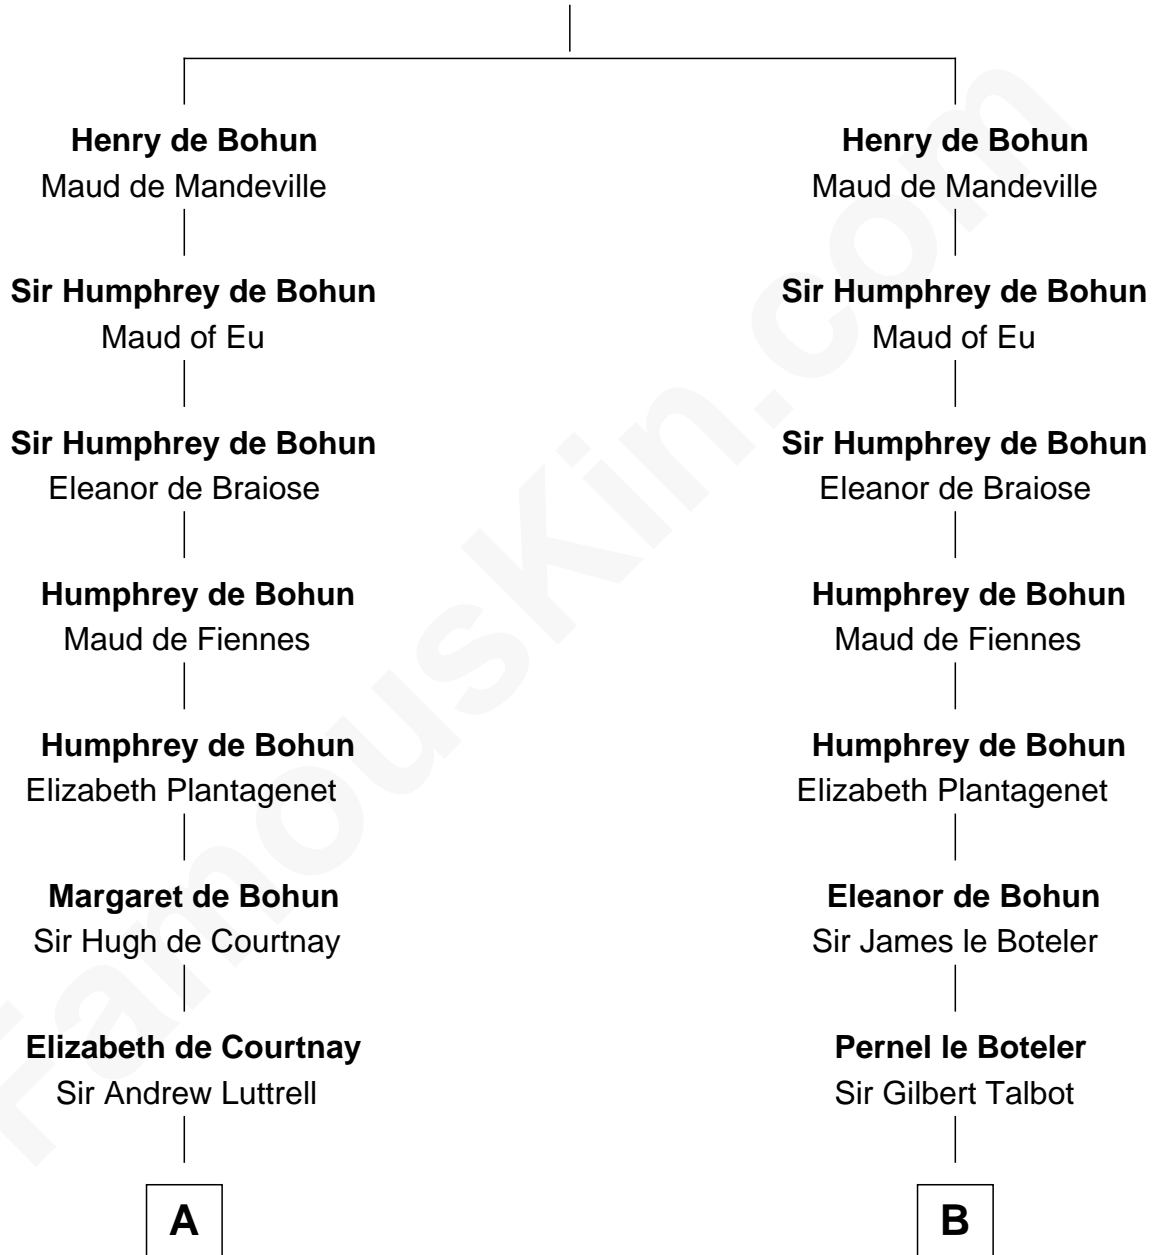

**FamousKin.com**  
**Relationship Chart of**  
**James Russell Lowell**  
*American "Fireside" Poet*

18th cousin 3 times removed of

**Jonathan Swift**  
*Author of Gulliver's Travels*

**Humphrey IV de Bohun**  
 Margaret of Scotland

**C**

**Ebenezer Lowell**  
Elizabeth Shailer

**Rev. John Lowell**  
Sarah Champney

**John Lowell**  
Rebecca Russell

**Rev. Charles Lowell**  
Harriet Brackett Spence

**James Russell Lowell**  
*American "Fireside" Poet*

**D**

**Jonathan Swift**  
Abigail Erick

**Jonathan Swift**  
*Author of Gulliver's Travels*

FamousKin.com