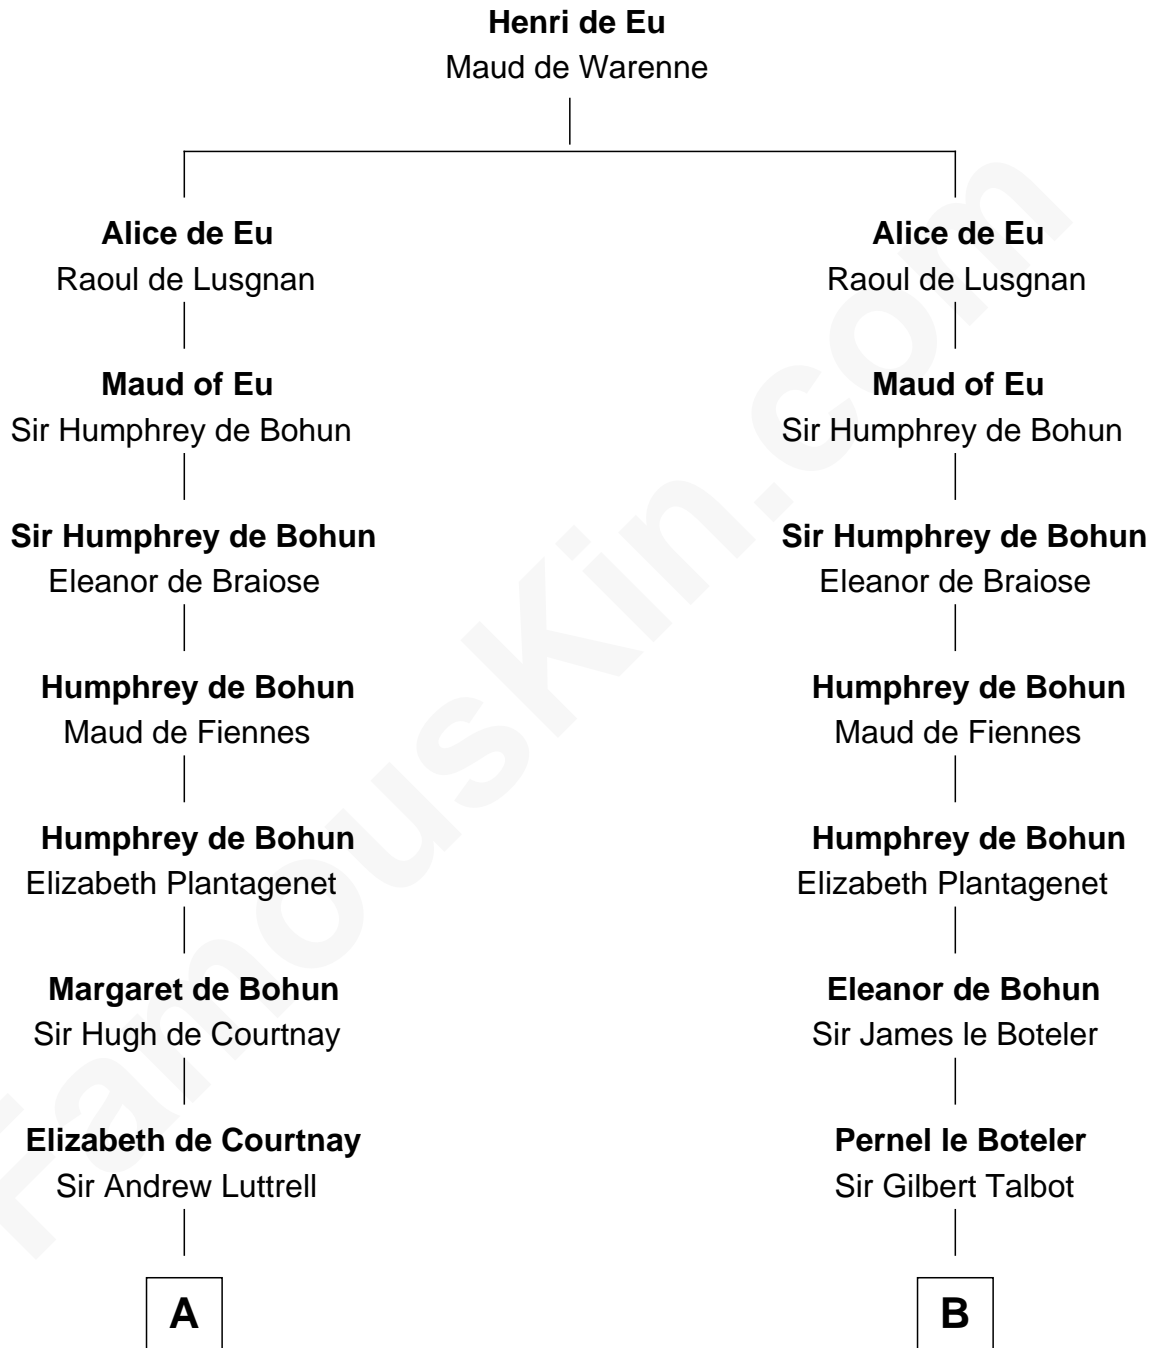

FamousKin.com
Relationship Chart of
James Russell Lowell
American "Fireside" Poet

18th cousin 3 times removed of

Jonathan Swift
Author of Gulliver's Travels

C

Ebenezer Lowell
Elizabeth Shailer

Rev. John Lowell
Sarah Champney

John Lowell
Rebecca Russell

Rev. Charles Lowell
Harriet Brackett Spence

James Russell Lowell
American "Fireside" Poet

D

Jonathan Swift
Abigail Erick

Jonathan Swift
Author of Gulliver's Travels

FamousKin.com