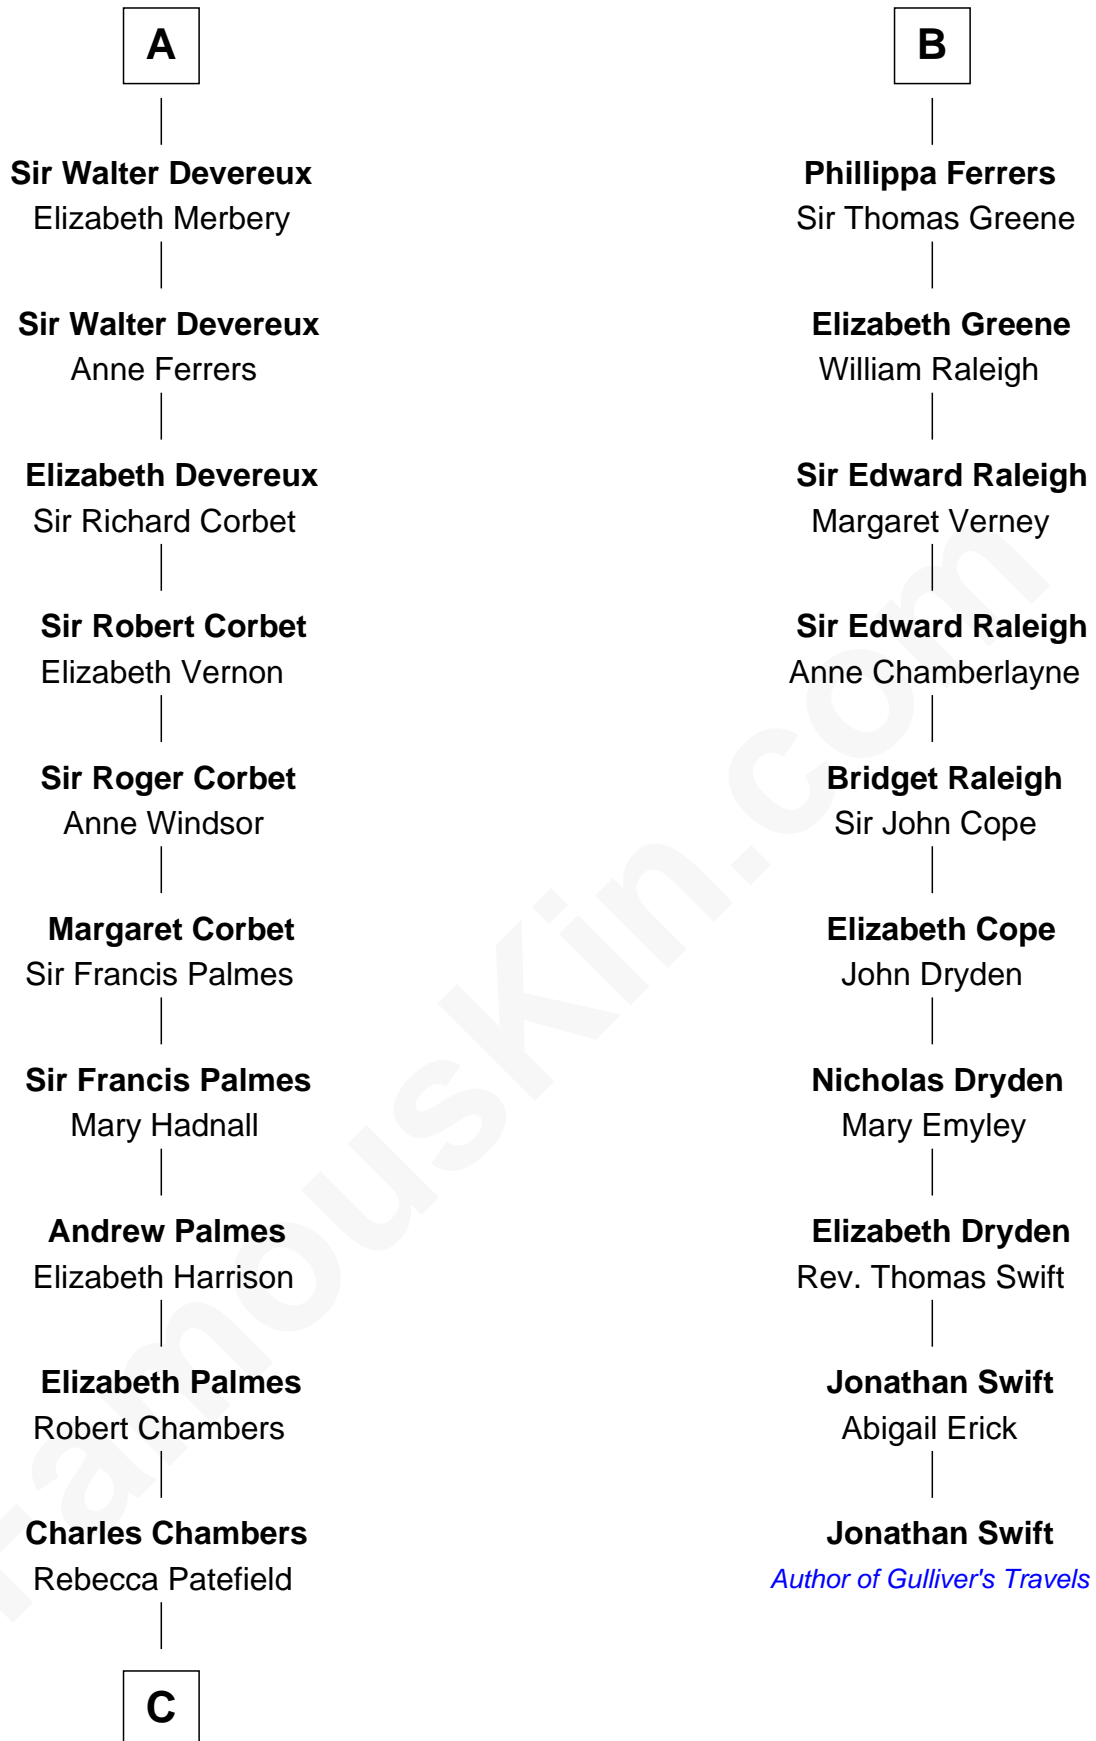

FamousKin.com

Relationship Chart of

James Russell Lowell

American "Fireside" Poet

16th cousin 5 times removed of

Jonathan Swift
Author of *Gulliver's Travels*

C

—
Rebecca Chambers

Daniel Russell

—
James Russell

Katharine Graves

—
Rebecca Russell

John Lowell

—
Rev. Charles Lowell

Harriet Brackett Spence

—
James Russell Lowell