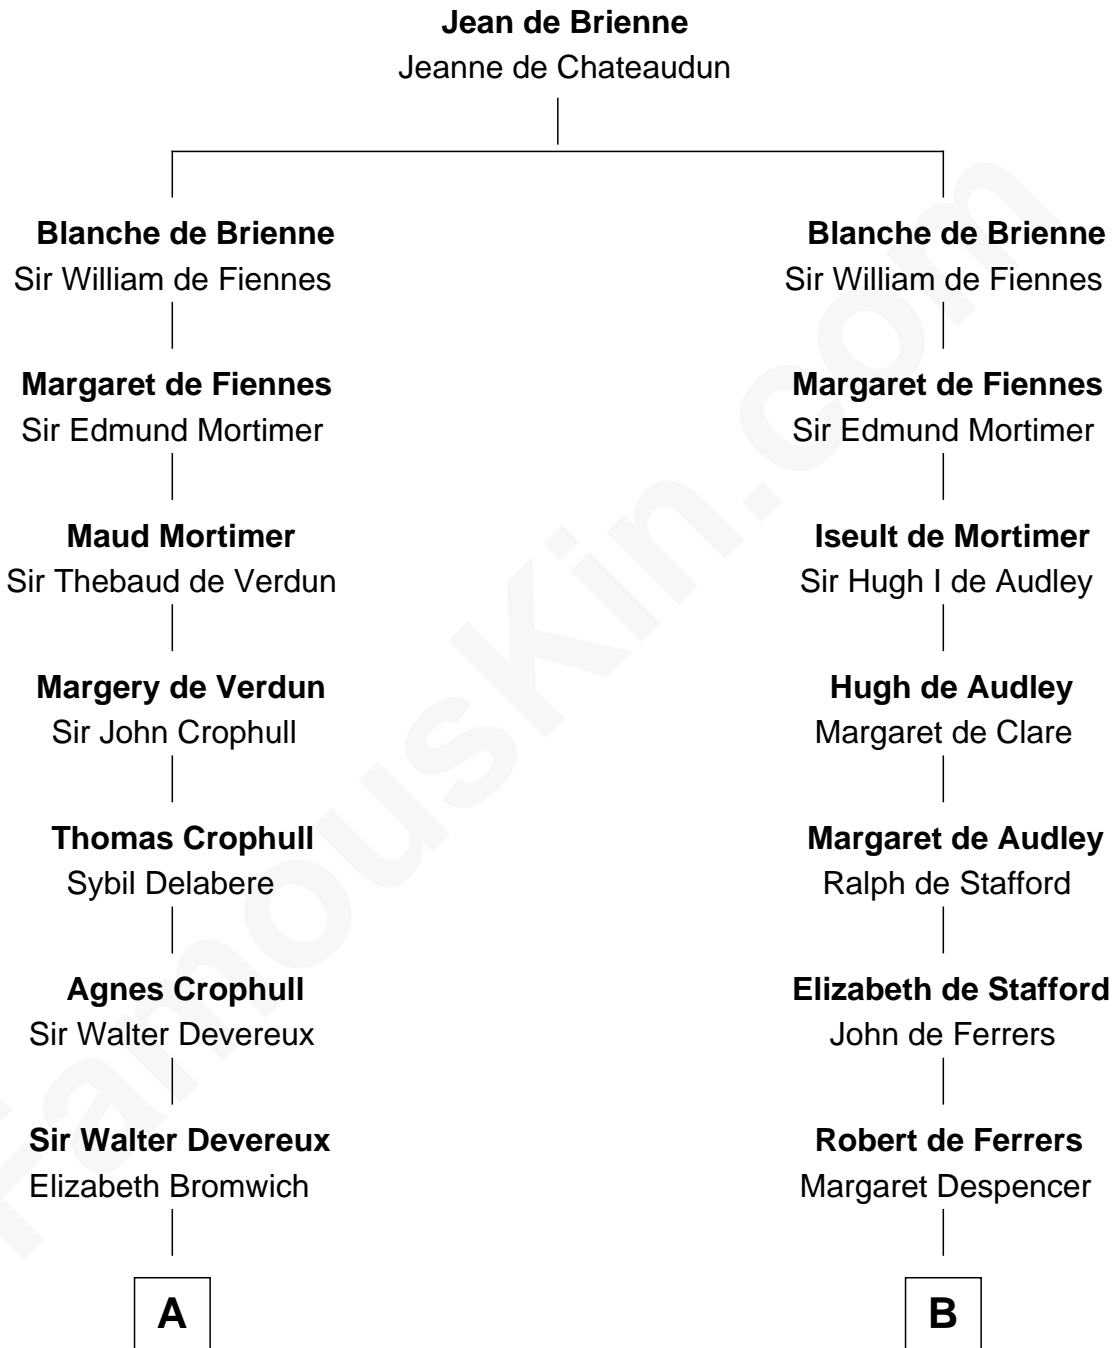

FamousKin.com

Relationship Chart of

James Russell Lowell

American "Fireside" Poet

16th cousin 5 times removed of

Jonathan Swift
Author of *Gulliver's Travels*

C

—
Rebecca Chambers

Daniel Russell

—
James Russell

Katharine Graves

—
Rebecca Russell

John Lowell

—
Rev. Charles Lowell

Harriet Brackett Spence

—
James Russell Lowell