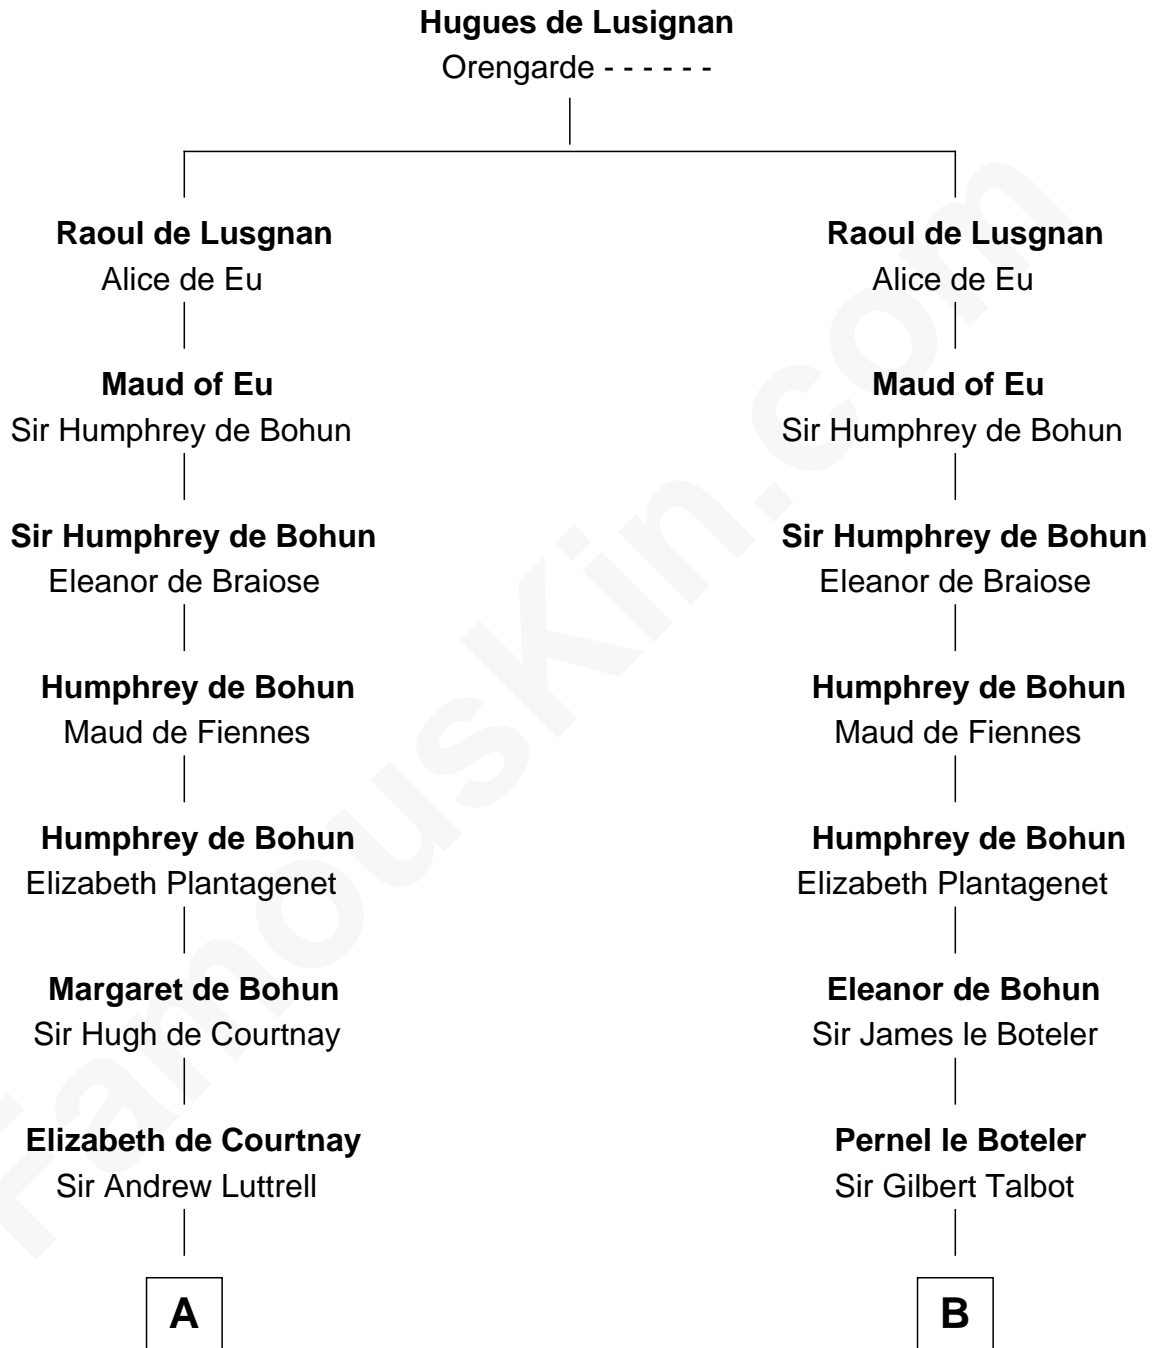

FamousKin.com
Relationship Chart of
James Russell Lowell
American "Fireside" Poet

18th cousin 3 times removed of

Jonathan Swift
Author of Gulliver's Travels

C

Ebenezer Lowell
Elizabeth Shailer

Rev. John Lowell
Sarah Champney

John Lowell
Rebecca Russell

Rev. Charles Lowell
Harriet Brackett Spence

James Russell Lowell
American "Fireside" Poet

D

Jonathan Swift
Abigail Erick

Jonathan Swift
Author of Gulliver's Travels

FamousKin.com